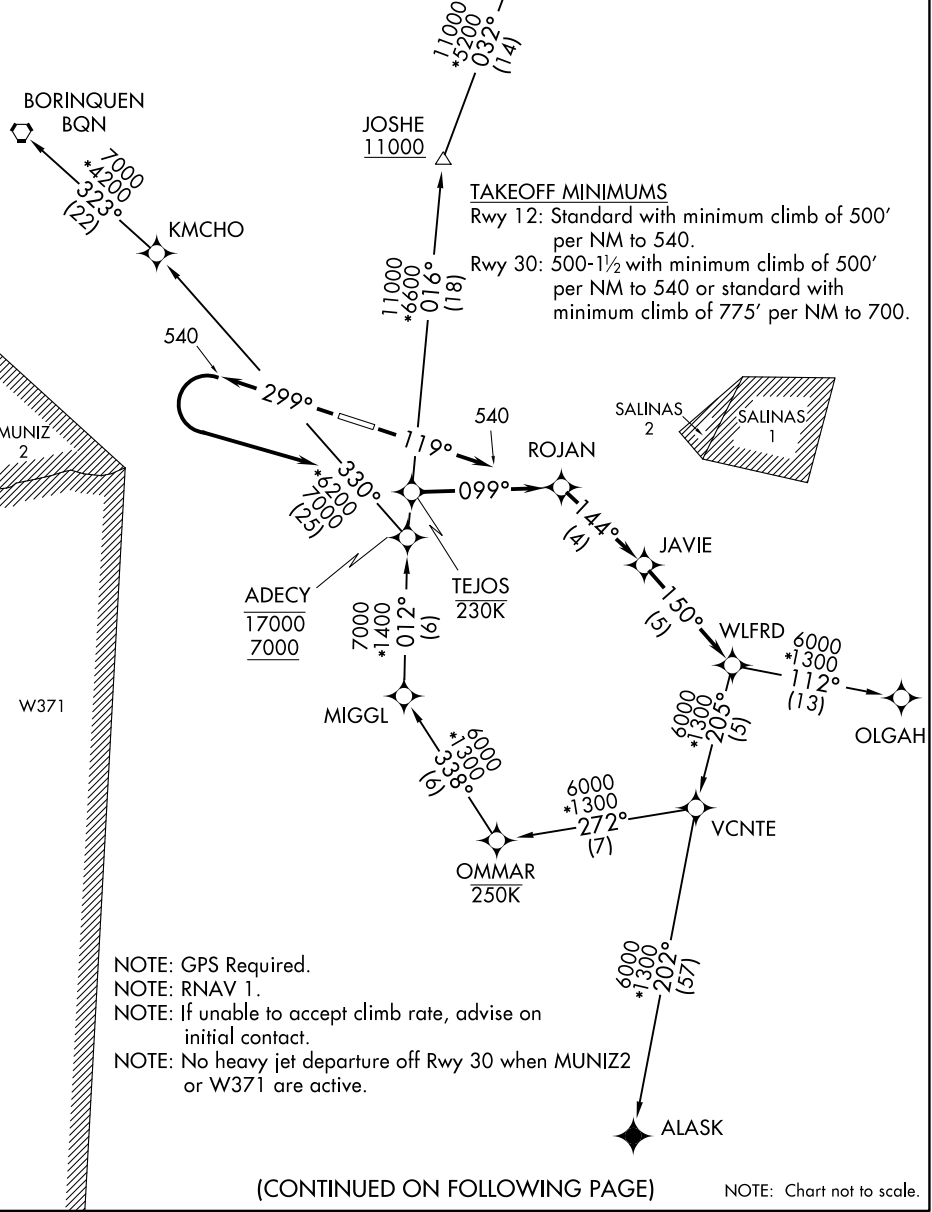

(WLFRD2.WLFRD) 24305

WLFRD TWO DEPARTURE (RNAV)

AL-5248 (FAA)

MERCEDITA (PSE)(TJPS)
PONCE, PUERTO RICO

CLNC DEL
121.9
CTAF
122.7
SAN JUAN CENTER
118.75 269.0

**TOP ALTITUDE:
ASSIGNED BY ATC**

SE-3, 28 NOV 2024 to 26 DEC 2024

SE-3, 28 NOV 2024 to 26 DEC 2024

WLFRD TWO DEPARTURE (RNAV)

(WLFRD2.WLFRD) 15SEP16

MERCEDITA (PSE)(TJPS)
PONCE, PUERTO RICO