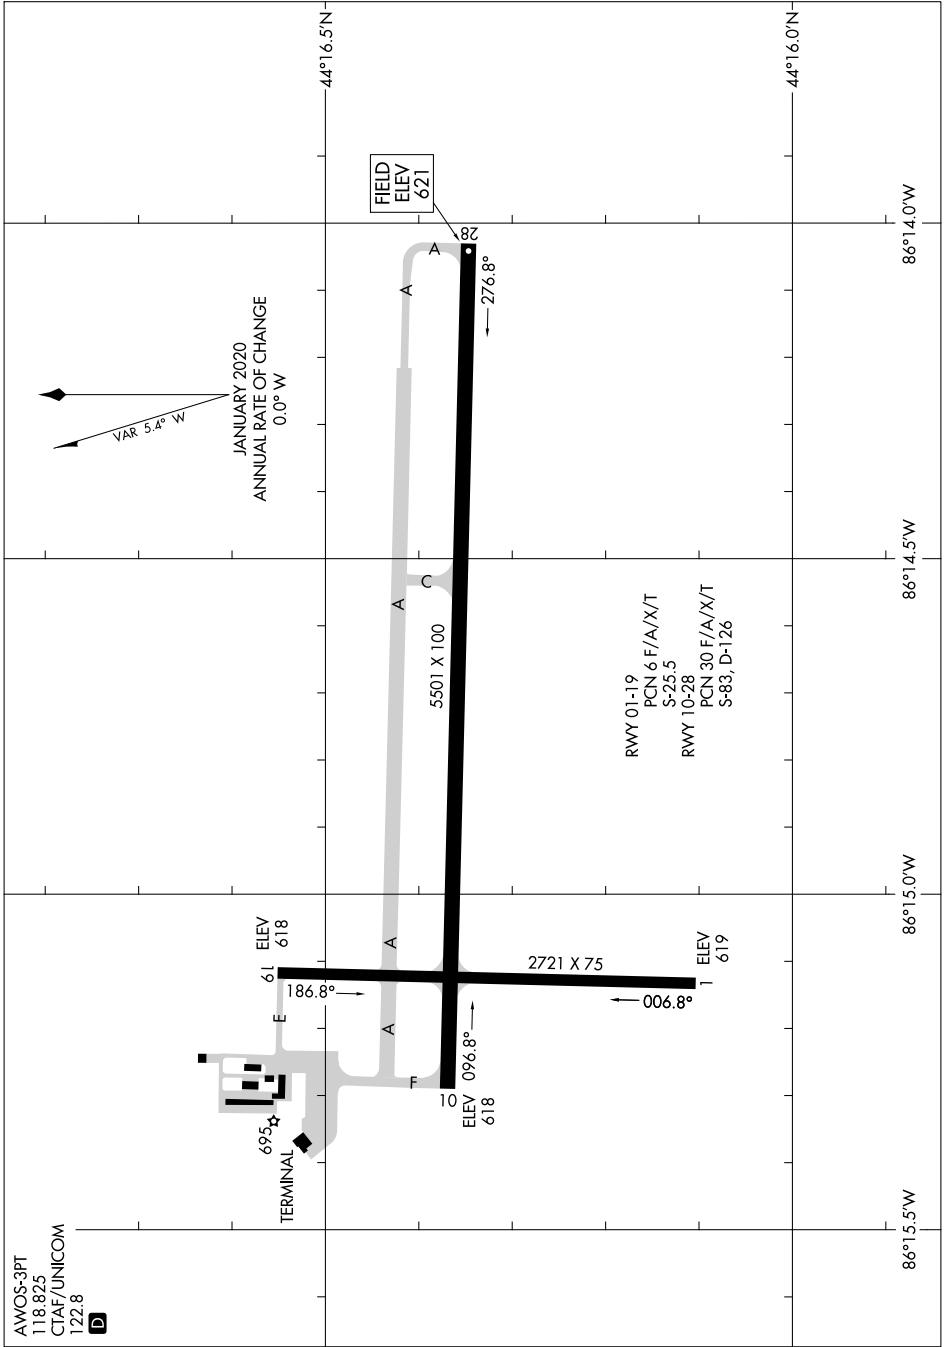

# AIRPORT DIAGRAM

AL-5257 (FAA)

MANISTEE COUNTY/BLACKER (MBL)

MANISTEE, MICHIGAN

EC-1, 28 NOV 2024 to 26 DEC 2024

EC-1, 28 NOV 2024 to 26 DEC 2024

AWOS-3PT  
 118.825  
 CTAF/UNICOM  
 122.8  
 D

# AIRPORT DIAGRAM

21336

MANISTEE, MICHIGAN

MANISTEE COUNTY/BLACKER (MBL)