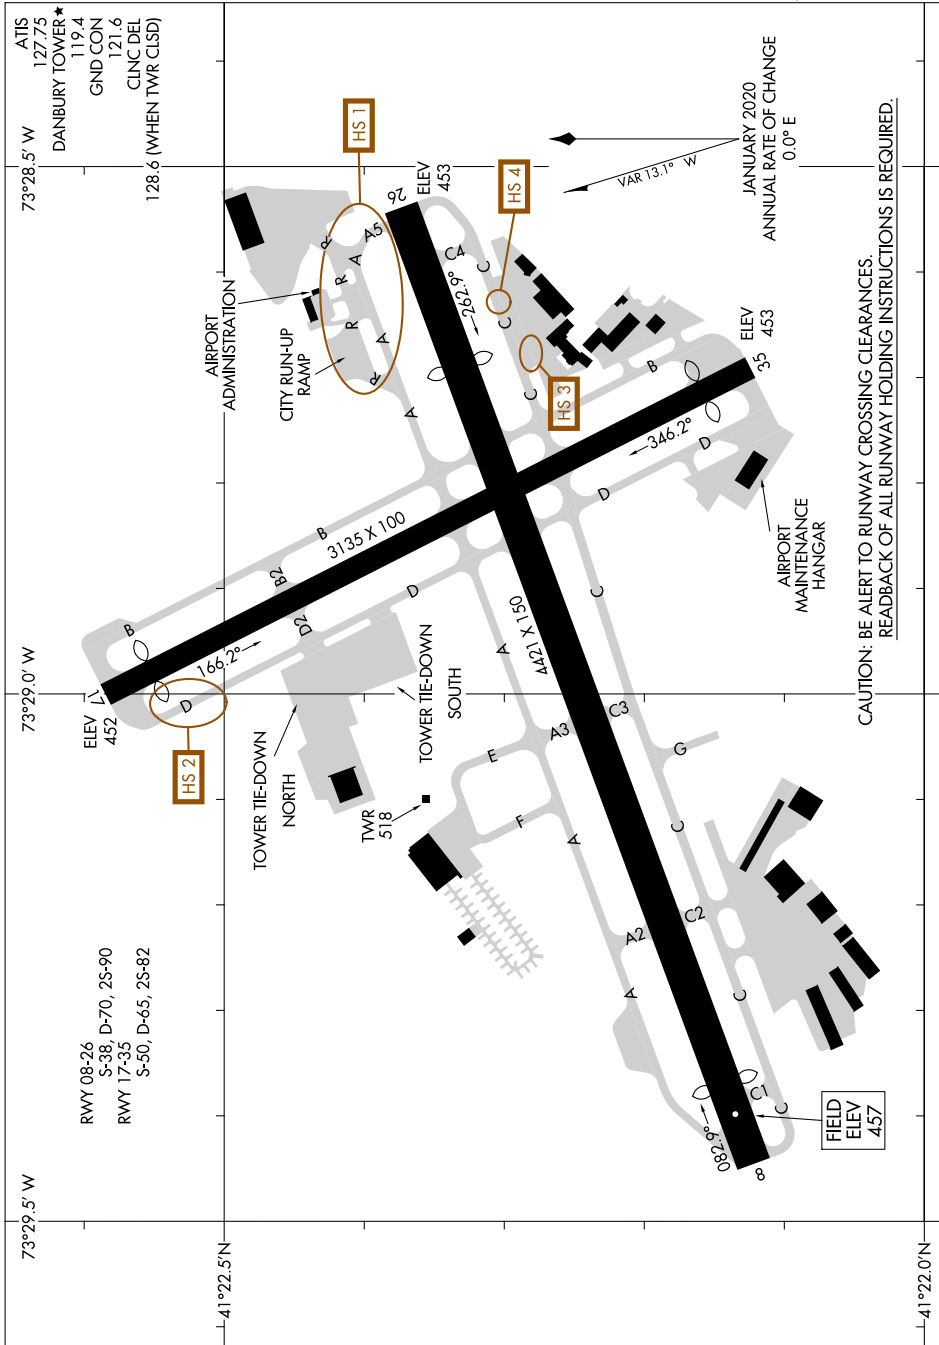

# AIRPORT DIAGRAM

AL-5272 (FAA)

DANBURY MUNI (D.X.R.)  
DANBURY, CONNECTICUT

NE-1, 28 NOV 2024 to 26 DEC 2024

NE-1, 28 NOV 2024 to 26 DEC 2024

# AIRPORT DIAGRAM

DANBURY, CONNECTICUT  
DANBURY MUNI (D.X.R.)