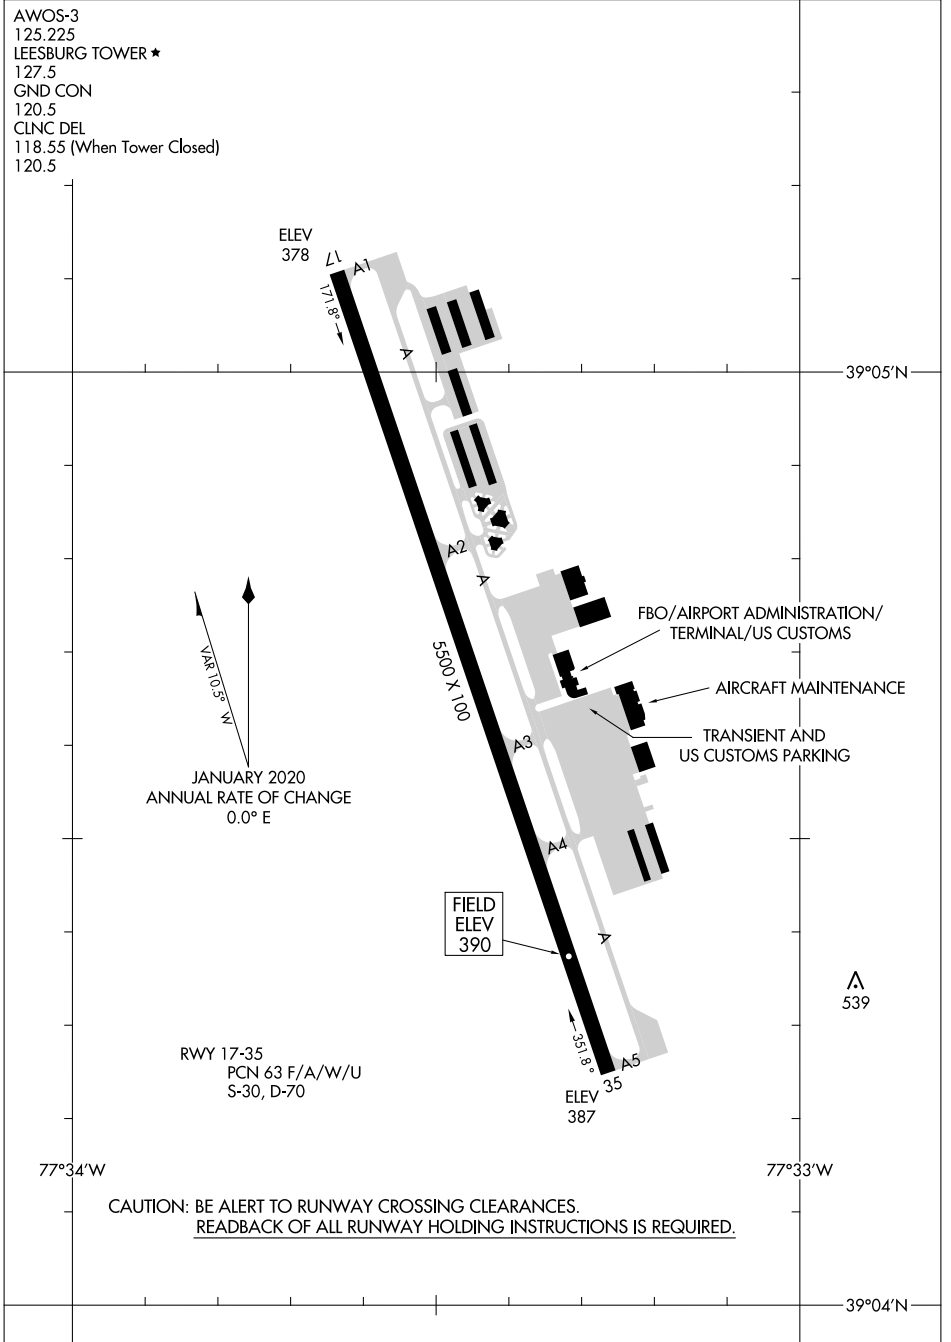

24025

AIRPORT DIAGRAM

AL-5288 (FAA)

LEESBURG EXEC (JYO)
LEESBURG, VIRGINIA

AWOS-3
125.225
LEESBURG TOWER ★
127.5
GND CON
120.5
CLNC DEL
118.55 (When Tower Closed)
120.5

NE-3, 28 NOV 2024 to 26 DEC 2024

NE-3, 28 NOV 2024 to 26 DEC 2024

CAUTION: BE ALERT TO RUNWAY CROSSING CLEARANCES.
READBCK OF ALL RUNWAY HOLDING INSTRUCTIONS IS REQUIRED.