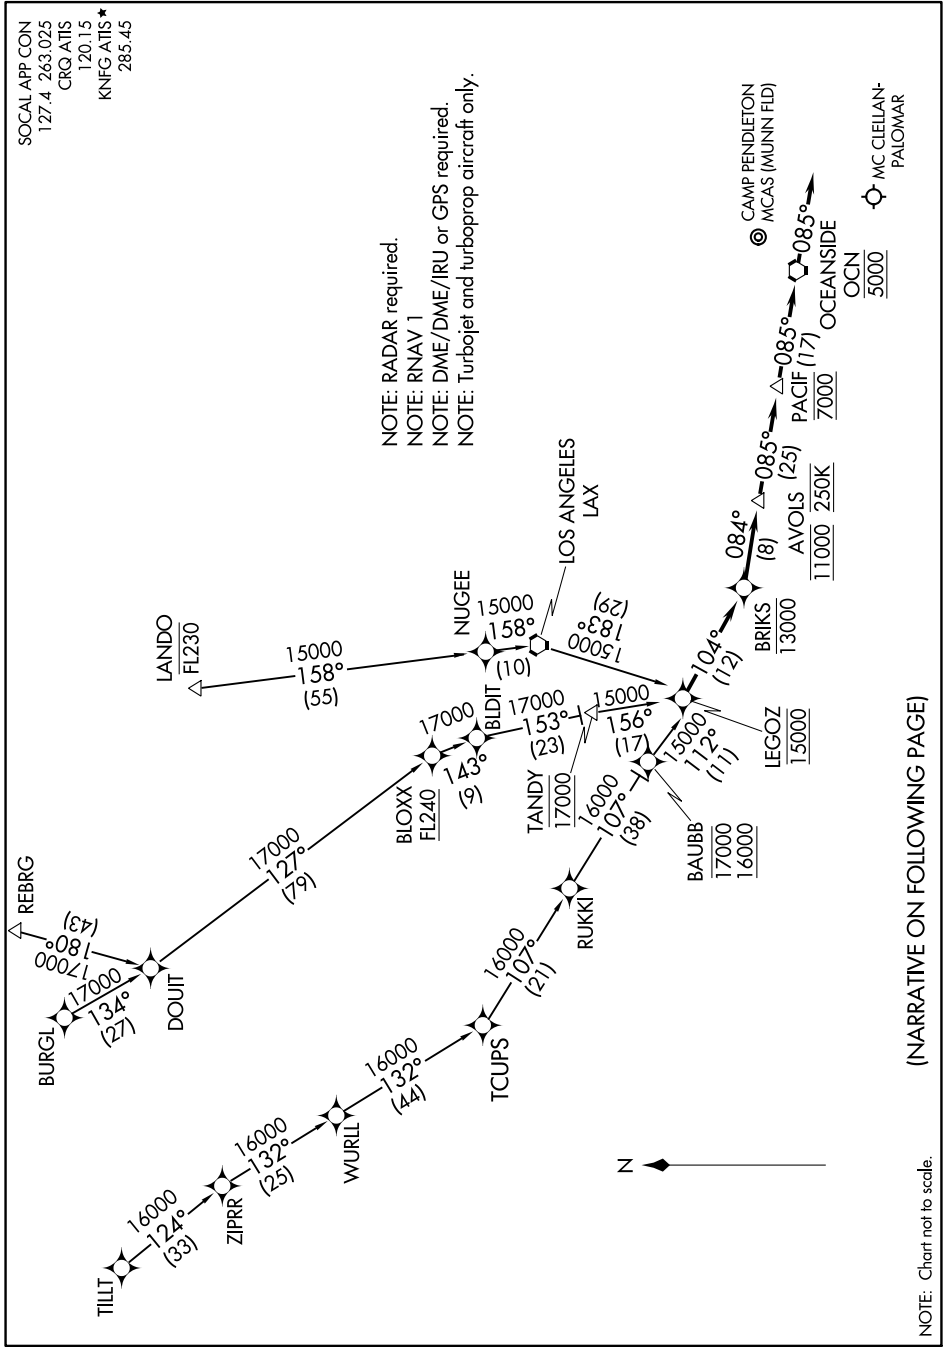

# LEGOZ TWO ARRIVAL (RNAV)

AL-5310 (FAA)

CARLSBAD, CALIFORNIA

SOCAL APP CON  
 127.4 263.025  
 CRQ ATIS  
 120.15  
 KNFG ATIS \*  
 285.45

NOTE: RADAR required.  
 NOTE: RNAV 1  
 NOTE: DME/DME/IRU or GPS required.  
 NOTE: Turbojet and turboprop aircraft only.

(NARRATIVE ON FOLLOWING PAGE)

NOTE: Chart not to scale.

SW-3, 28 NOV 2024 to 26 DEC 2024

SW-3, 28 NOV 2024 to 26 DEC 2024

# LEGOZ TWO ARRIVAL (RNAV)

CARLSBAD, CALIFORNIA