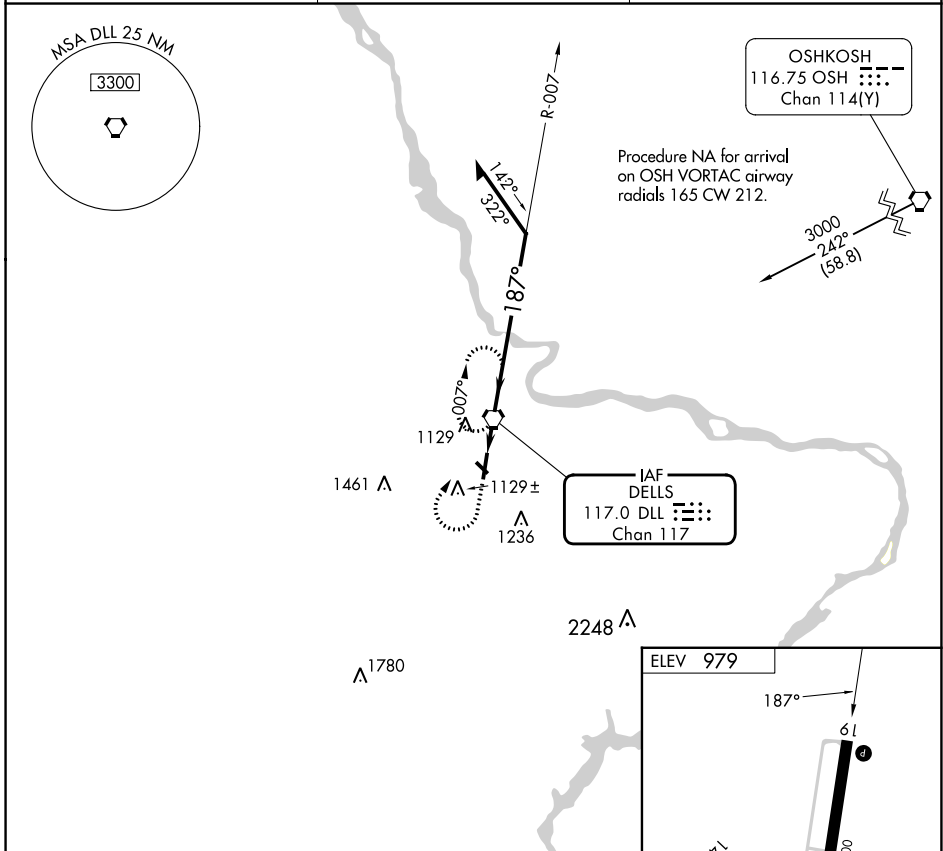

VORTAC DLL 117.0 Chan 117	APP CRS 187°	Rwy Idg TDZE Apt Elev	N/A N/A 979
---	------------------------	-----------------------------	--

VOR-A
BARABOO/WISCONSIN DELLS RGNL (DLL)

⚠ Circling NA to Rwy's 14 and 32.
MISSED APPROACH: Climb to 2500 then climbing right turn to 3300 direct DLL VORTAC and hold, continue climb-in-hold to 3300.

AWOS-3 118.325	MADISON APP CON ★ 135.45 343.7	UNICOM 123.05(CTAF) 0
--------------------------	--	---------------------------------

CATEGORY	A	B	C	D	FAF to MAP 1.3 NM					
CIRCLING	1520-1	541 (600-1)	1580-1¾ 601 (700-1¾)	NA	Knots	60	90	120	150	180
					Min:Sec	1:18	0:52	0:39	0:31	0:26