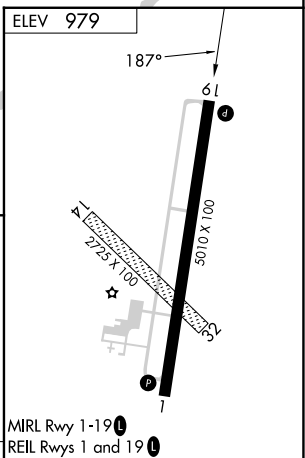

VORTAC DLL 117.0 Chan 117	APP CRS 187°	Rwy Idg TDZE Apt Elev	N/A N/A 979
---	------------------------	-----------------------------	--

VOR-A
BARABOO/WISCONSIN DELLS RGNL (DLL)

⚠ Circling NA to Rwy's 14 and 32.
MISSED APPROACH: Climb to 2500 then climbing right turn to 3300 direct DLL VORTAC and hold, continue climb-in-hold to 3300.

AWOS-3 118.325	MADISON APP CON ★ 135.45 343.7	UNICOM 123.05(CTAF) 0
--------------------------	--	---------------------------------

CATEGORY	A	B	C	D	FAF to MAP 1.3 NM					
CIRCLING	1520-1	541 (600-1)	1580-1¾ 601 (700-1¾)	NA	Knots	60	90	120	150	180
					Min:Sec	1:18	0:52	0:39	0:31	0:26