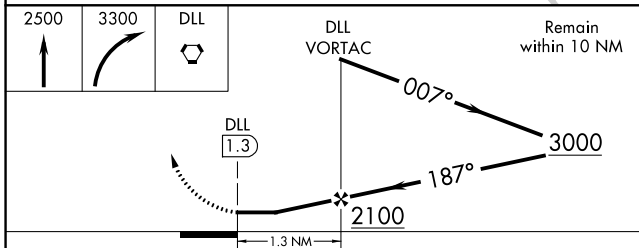

VORTAC DLL 117.0 Chan 117	APP CRS 187°	Rwy Idg TDZE Apt Elev	N/A N/A 979
---	------------------------	-----------------------------	--

VOR-A
BARABOO/WISCONSIN DELLS RGNL (DLL)

⚠ Circling NA to Rwy's 14 and 32.
MISSED APPROACH: Climb to 2500 then climbing right turn to 3300 direct DLL VORTAC and hold, continue climb-in-hold to 3300.

AWOS-3 118.325	MADISON APP CON ★ 135.45 343.7	UNICOM 123.05(CTAF) 0
--------------------------	--	---------------------------------

CATEGORY	A	B	C	D	FAF to MAP 1.3 NM					
CIRCLING	1520-1	541 (600-1)	1580-1¾ 601 (700-1¾)	NA	Knots	60	90	120	150	180
					Min:Sec	1:18	0:52	0:39	0:31	0:26