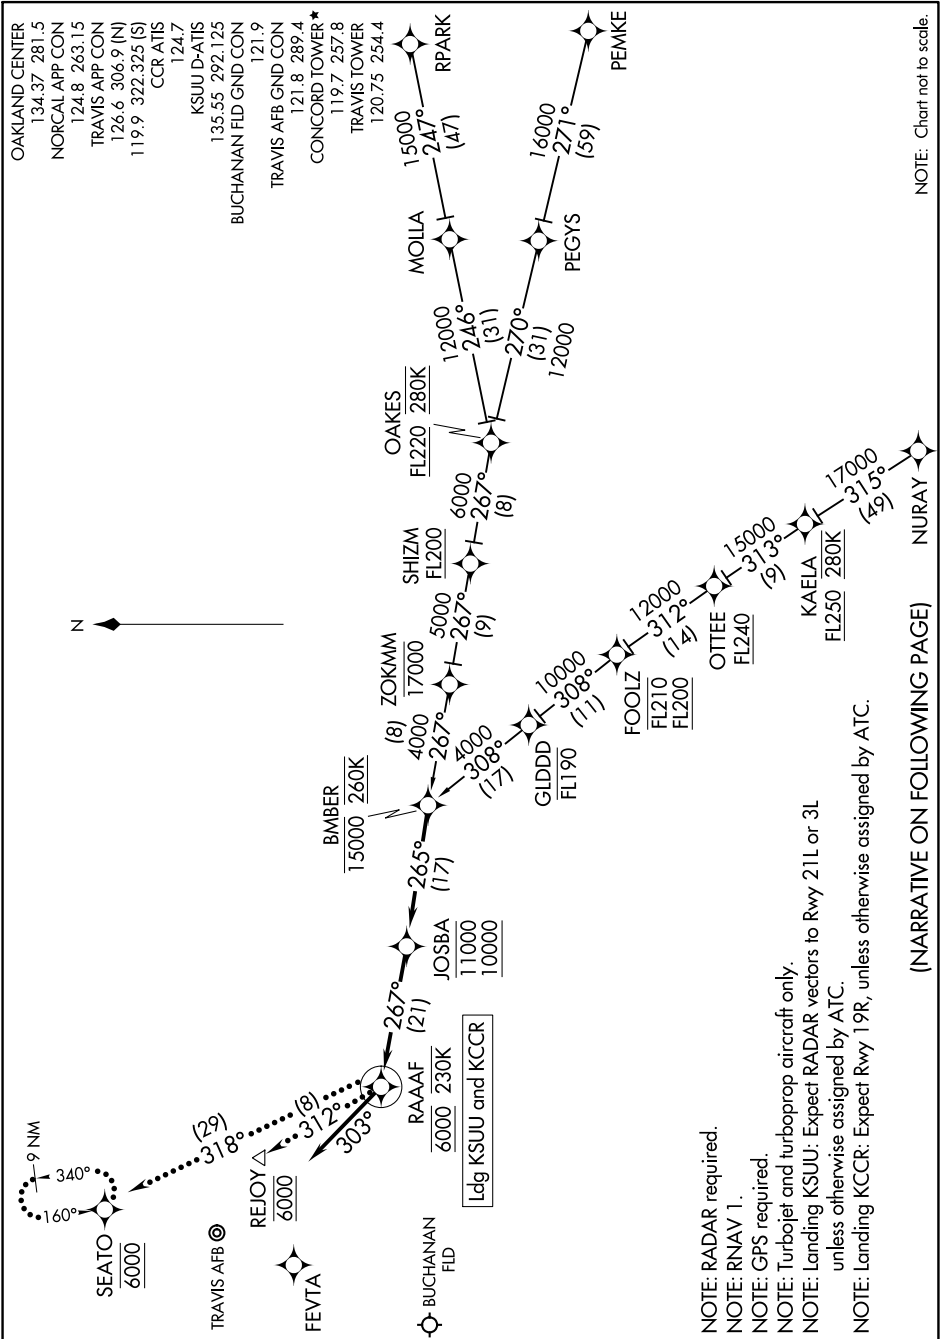

BMBER ONE ARRIVAL (RNAV)

AL-5320 (FAA)

CONCORD, CALIFORNIA

SW-2, 28 NOV 2024 to 26 DEC 2024

BMBER ONE ARRIVAL (RNAV)

CONCORD, CALIFORNIA

SW-2, 28 NOV 2024 to 26 DEC 2024