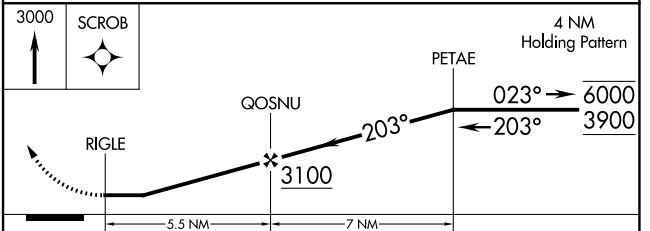

APP CRS	Rwy ldg	N/A
203°	TDZE	N/A
	Apt Elev	1040

RNAV (GPS)-C

JAFFREY AIRFIELD SILVER RANCH (A/FN)

RNP APCH.		MISSED APPROACH: Climb to 3000 direct SCROB and hold.
ASOS 135.875	BOSTON CENTER 123.75 338.2	UNICOM 122.8 (CTAF)

CATEGORY	A	B	C	D
C CIRCLING	1680-1 640 (700-1)	1840-1 800 (800-1)	NA	

NE-1, 28 NOV 2024 to 26 DEC 2024

NE-1, 28 NOV 2024 to 26 DEC 2024