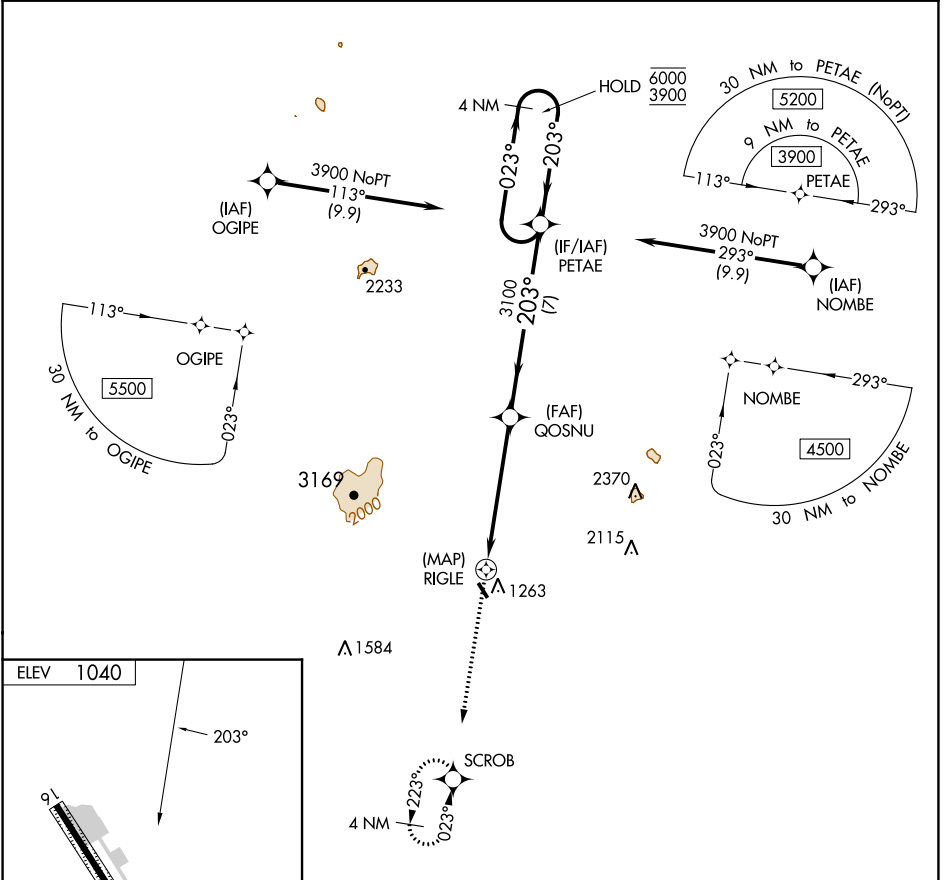

APP CRS	Rwy ldg	N/A
203°	TDZE	N/A
	Apt Elev	1040

RNAV (GPS)-C

JAFFREY AIRFIELD SILVER RANCH (A/FN)

RNP APCH.		MISSED APPROACH: Climb to 3000 direct SCROB and hold.
ASOS 135.875	BOSTON CENTER 123.75 338.2	UNICOM 122.8 (CTAF)

CATEGORY	A	B	C	D
C CIRCLING	1680-1 640 (700-1)	1840-1 800 (800-1)	NA	

NE-1, 28 NOV 2024 to 26 DEC 2024

NE-1, 28 NOV 2024 to 26 DEC 2024