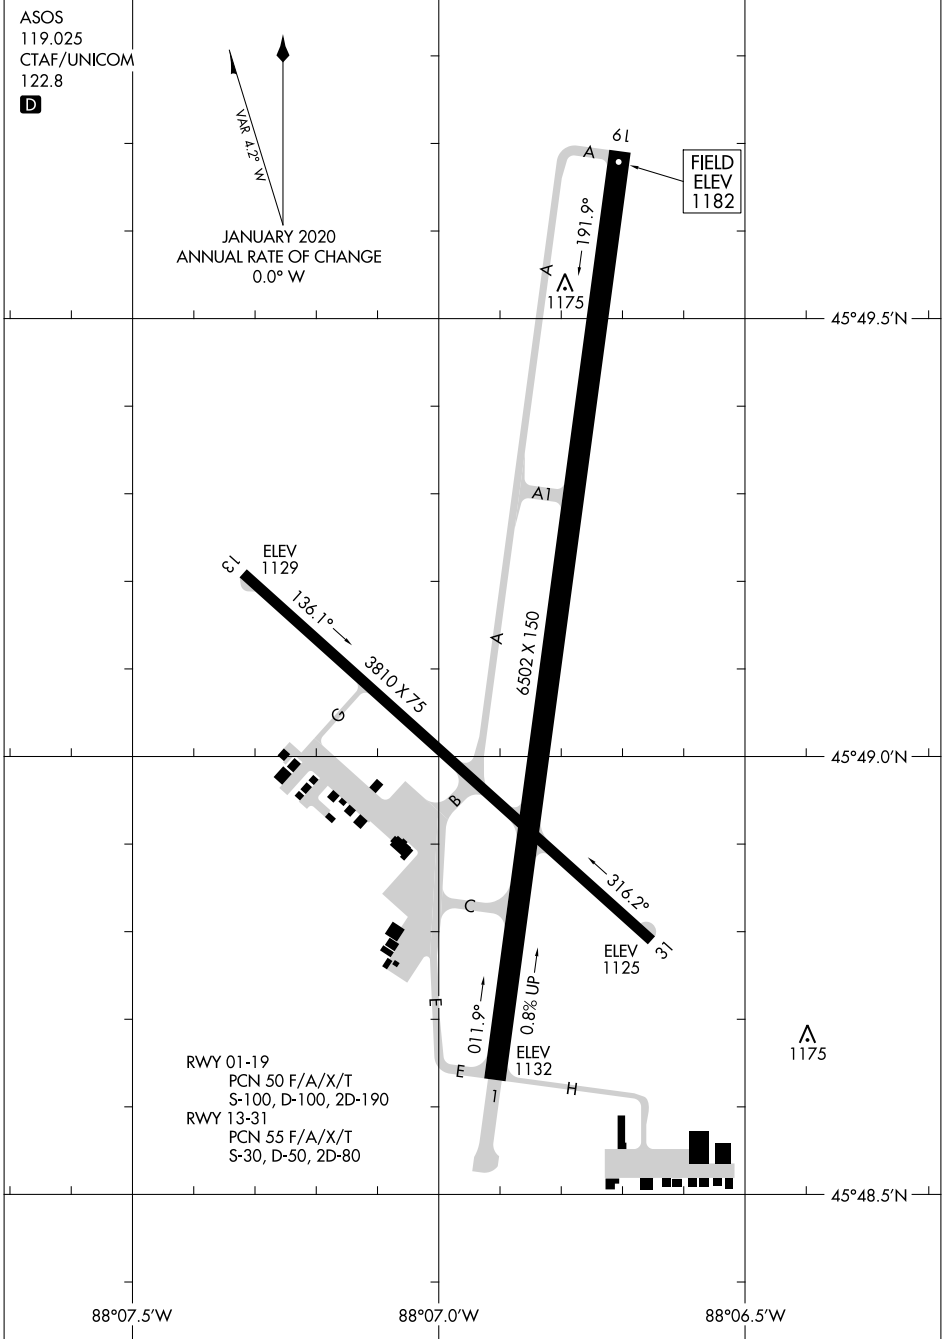

24249

AIRPORT DIAGRAM

AL-5347 (FAA)

FORD (IMT)
IRON MOUNTAIN KINGSFORD, MICHIGAN

EC-1, 28 NOV 2024 to 26 DEC 2024

EC-1, 28 NOV 2024 to 26 DEC 2024

AIRPORT DIAGRAM

24249

IRON MOUNTAIN KINGSFORD, MICHIGAN
FORD (IMT)