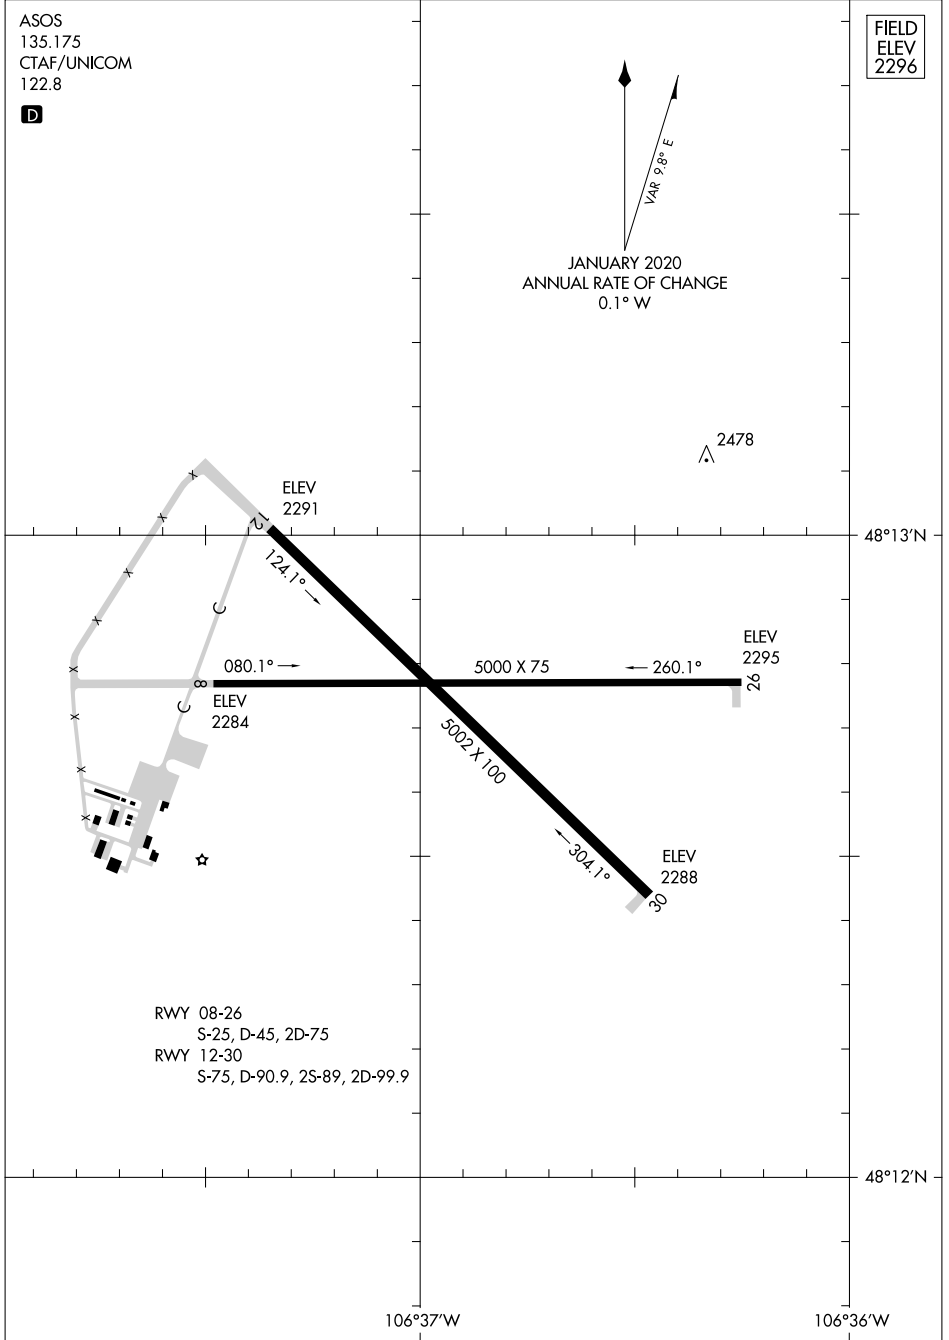

21112

AIRPORT DIAGRAM

WOKAL FLD/GLASGOW-VALLEY COUNTY (GGW)
AL-5382 (FAA) GLASGOW, MONTANA

ASOS
135.175
CTAF/UNICOM
122.8

FIELD
ELEV
2296

VAR 9.8° E
JANUARY 2020
ANNUAL RATE OF CHANGE
0.1° W

2478

NW-1, 28 NOV 2024 to 26 DEC 2024

NW-1, 28 NOV 2024 to 26 DEC 2024

AIRPORT DIAGRAM

21112

GLASGOW, MONTANA
WOKAL FLD/GLASGOW-VALLEY COUNTY (GGW)