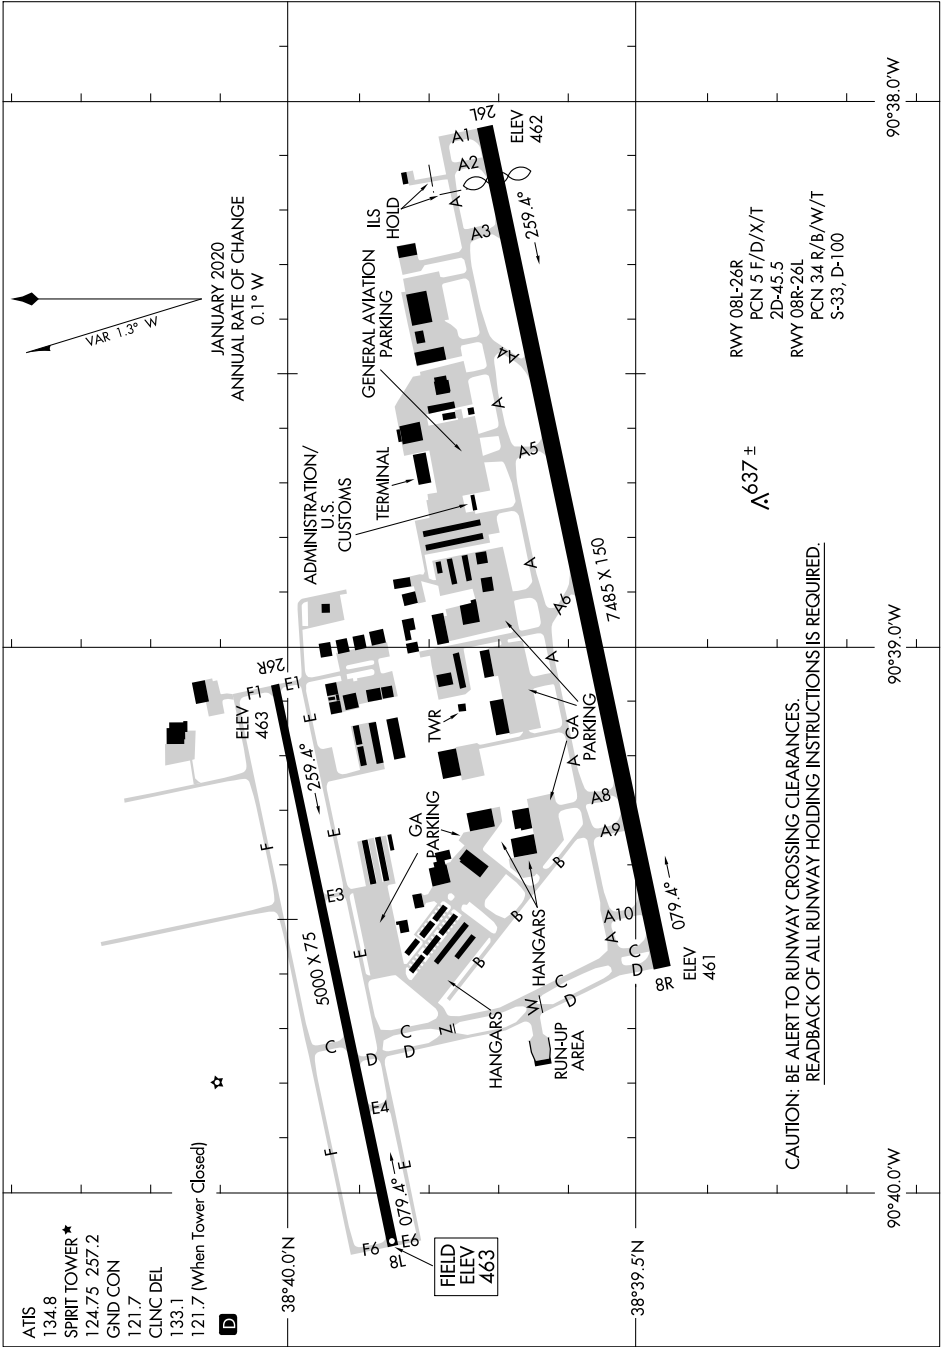

# AIRPORT DIAGRAM

AL-5400 (FAA)

SPIRIT OF ST LOUIS (SUS)  
ST. LOUIS, MISSOURI

NC-3, 28 NOV 2024 to 26 DEC 2024

NC-3, 28 NOV 2024 to 26 DEC 2024

# AIRPORT DIAGRAM

ST. LOUIS, MISSOURI  
SPIRIT OF ST LOUIS (SUS)