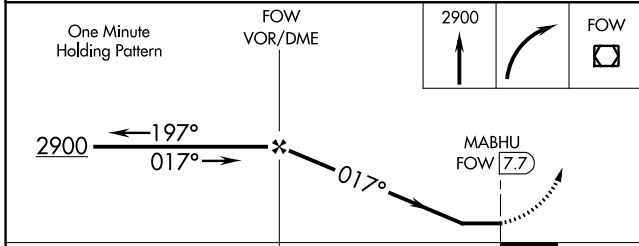

VOR/DME FOW 111.2 Chan 49	APP CRS 017°	Rwy Ldg TDZE Apt Elev 1060	N/A N/A
---	------------------------	---	--------------------------

VOR-A
FARIBAULT MUNI-LIZ WALL STROHFUS FLD (F'BL)

NA When local altimeter setting not received, use Owatonna altimeter setting and increase all MDAs 60 feet.

MISSED APPROACH: Climb to 2900 then right turn direct FOW VOR/DME and hold.

AWOS-3 120.2	MINNEAPOLIS APP CON 134.7 284.7	GCO 121.725	UNICOM 122.8 (CTAF)
------------------------	---	-----------------------	-------------------------------

CATEGORY	A	B	C	D	FAF to MAP 7.7 NM						
CIRCLING	1680-1	620 (700-1)	1740-2	680 (700-2)	NA	Knots	60	90	120	150	180
						Min:Seq	7:42	5:08	3:51	3:05	2:34

NC-1, 28 NOV 2024 to 26 DEC 2024

NC-1, 28 NOV 2024 to 26 DEC 2024