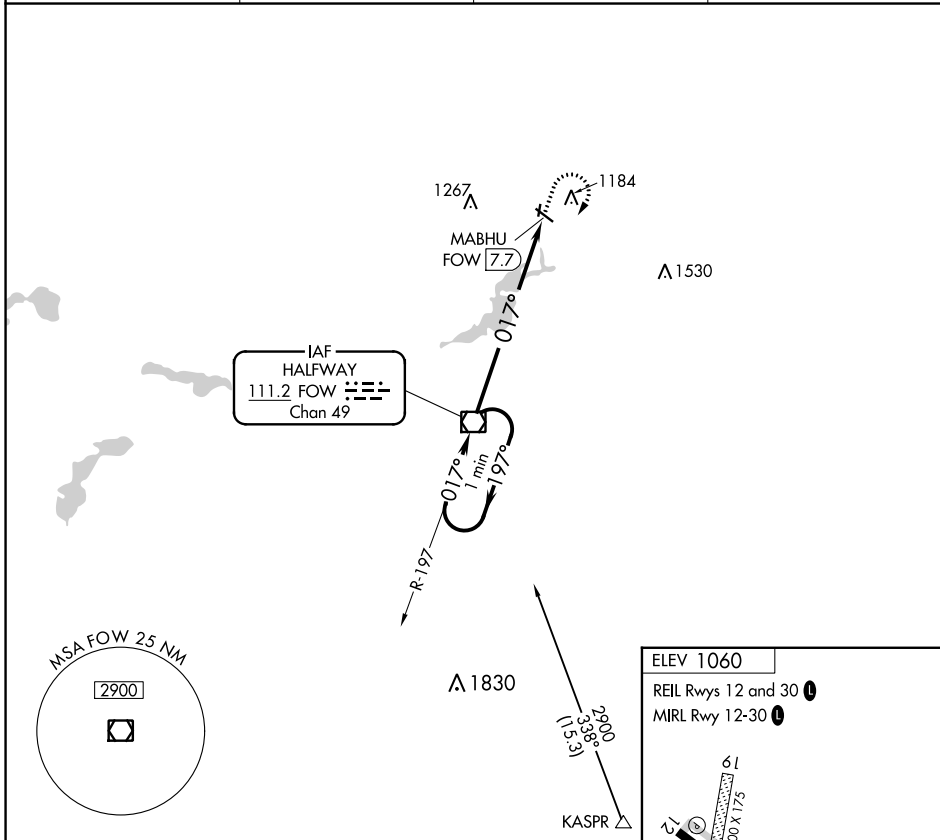

VOR/DME FOW 111.2 Chan 49	APP CRS 017°	Rwy Ldg TDZE Apt Elev 1060	N/A N/A
---	------------------------	---	--------------------------

VOR-A
FARIBAULT MUNI-LIZ WALL STROHFUS FLD (F'BL)

NA When local altimeter setting not received, use Owatonna altimeter setting and increase all MDAs 60 feet.

MISSED APPROACH: Climb to 2900 then right turn direct FOW VOR/DME and hold.

AWOS-3 120.2	MINNEAPOLIS APP CON 134.7 284.7	GCO 121.725	UNICOM 122.8 (CTAF)
------------------------	---	-----------------------	-------------------------------

CATEGORY	A	B	C	D	FAF to MAP 7.7 NM						
CIRCLING	1680-1	620 (700-1)	1740-2	680 (700-2)	NA	Knots	60	90	120	150	180
						Min:Seq	7:42	5:08	3:51	3:05	2:34

NC-1, 28 NOV 2024 to 26 DEC 2024

NC-1, 28 NOV 2024 to 26 DEC 2024