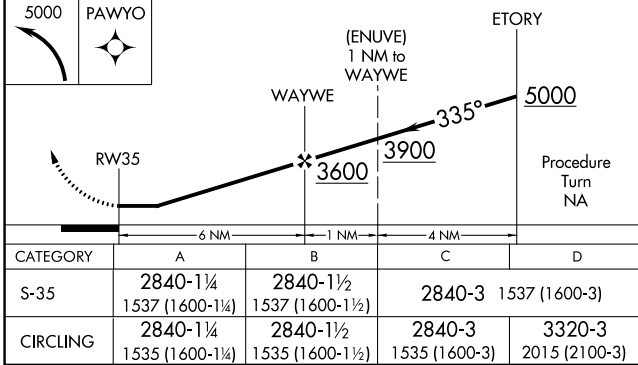

APP CRS 335°	Rwy Idg 4667
	TDZE 1303
	Apt Elev 1305

GPS RWY 35

OMAK (OMK)

NA -1.5°C	Circling NA east of Rwy 17-35.	MISSED APPROACH: Climbing left turn to 5000 direct PAWYO WP and hold.
---------------------	--------------------------------	-----------------------------------------------------------------------

ASOS 118.325	SEATTLE CENTER 126.1 291.6	UNICOM 122.8 (CTAF) 0
------------------------	--------------------------------------	---------------------------------

NW-1, 28 NOV 2024 to 26 DEC 2024

NW-1, 28 NOV 2024 to 26 DEC 2024