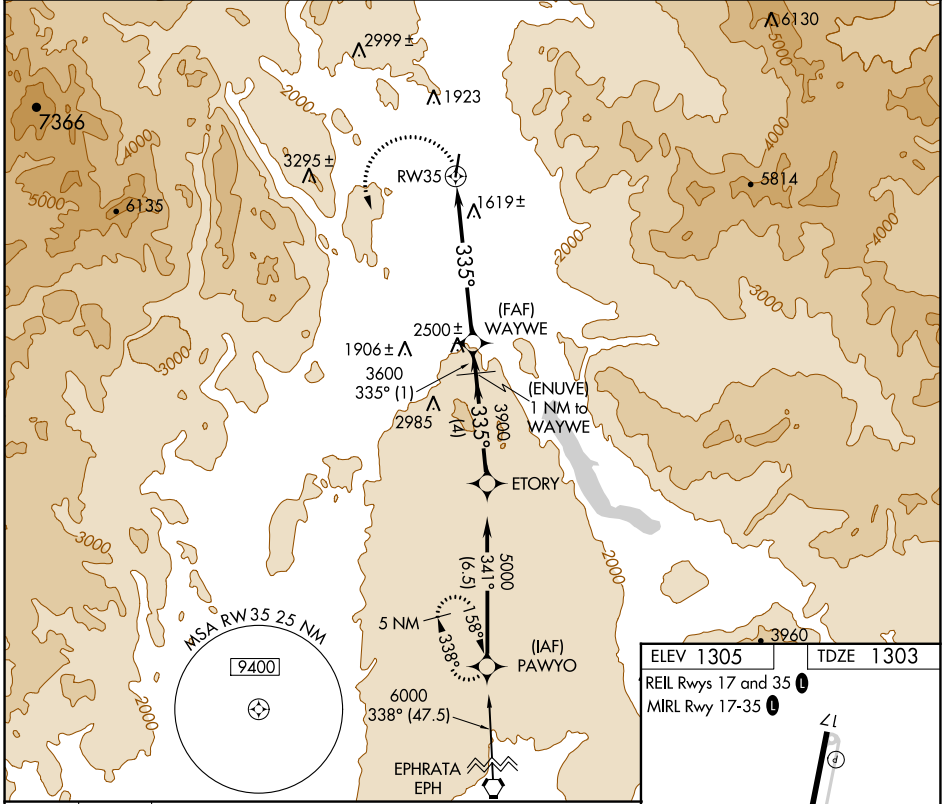

APP CRS 335°	Rwy Idg 4667
	TDZE 1303
	Apt Elev 1305

GPS RWY 35

OMAK (OMK)

NA -1.5°C	Circling NA east of Rwy 17-35.	MISSED APPROACH: Climbing left turn to 5000 direct PAWYO WP and hold.
---------------------	--------------------------------	-----------------------------------------------------------------------

ASOS 118.325	SEATTLE CENTER 126.1 291.6	UNICOM 122.8 (CTAF) 0
------------------------	--------------------------------------	---------------------------------

NW-1, 28 NOV 2024 to 26 DEC 2024

NW-1, 28 NOV 2024 to 26 DEC 2024

	WAYWE		ETORY	
	(ENUVE) 1 NM to WAYWE		5000	
	3600		3900	
	335°		5000	
	6 NM		1 NM	
	4 NM		Procedure Turn NA	
CATEGORY	A	B	C	D
S-35	2840-1¼ 1537 (1600-1¼)	2840-1½ 1537 (1600-1½)	2840-3	1537 (1600-3)
CIRCLING	2840-1¼ 1535 (1600-1¼)	2840-1½ 1535 (1600-1½)	2840-3	3320-3 2015 (2100-3)