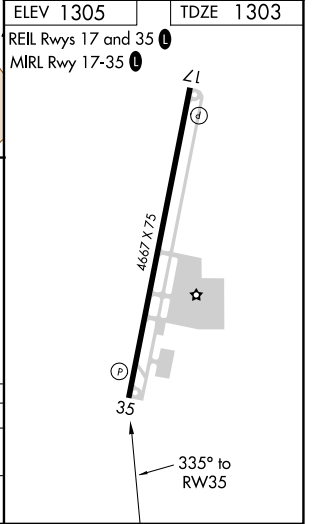

APP CRS 335°	Rwy Idg 4667
	TDZE 1303
	Apt Elev 1305

GPS RWY 35

OMAK (OMK)

NA -1.5°C	Circling NA east of Rwy 17-35.	MISSED APPROACH: Climbing left turn to 5000 direct PAWYO WP and hold.
---------------------	--------------------------------	-----------------------------------------------------------------------

ASOS 118.325	SEATTLE CENTER 126.1 291.6	UNICOM 122.8 (CTAF) 0
------------------------	--------------------------------------	---------------------------------

NW-1, 28 NOV 2024 to 26 DEC 2024

NW-1, 28 NOV 2024 to 26 DEC 2024

	WAYWE		ETORY	
	(ENUVE) 1 NM to WAYWE		5000	
	3600		3900	
	335°		5000	
	6 NM		1 NM	
	4 NM		Procedure Turn NA	
CATEGORY	A	B	C	D
S-35	2840-1¼ 1537 (1600-1¼)	2840-1½ 1537 (1600-1½)	2840-3	1537 (1600-3)
CIRCLING	2840-1¼ 1535 (1600-1¼)	2840-1½ 1535 (1600-1½)	2840-3	3320-3 2015 (2100-3)