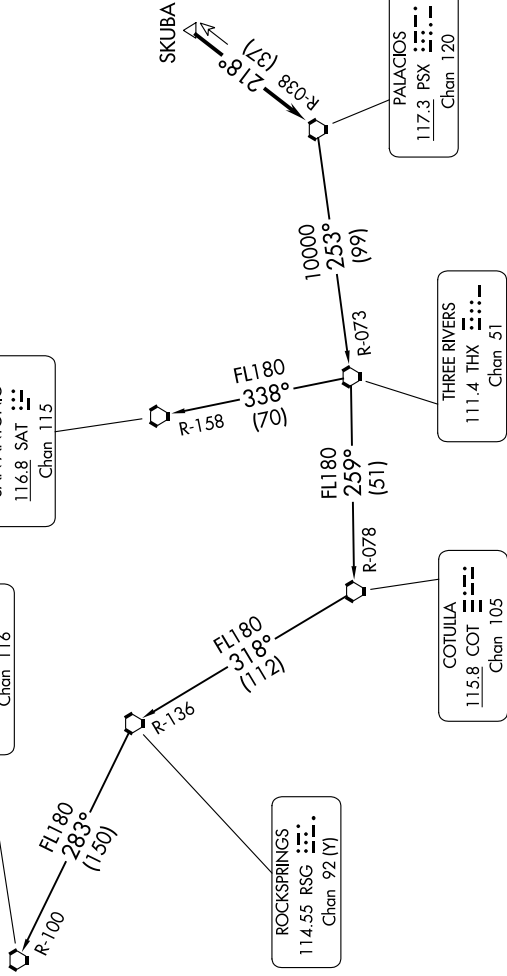

PALACIOS THREE DEPARTURE

**TOP ALTITUDE:
ASSIGNED BY ATC**

RADAR and DME required.

TAKEOFF MINIMUMS
 Rwys 17L, 35R: NA - Environmental.
 Waterways 17, 35: NA - Air Traffic.
 Rwys 17R, 35L: Standard.

ATIS 128.375
 CLNC DEL 119.45
 GND CON 121.8 239.0
 HOOKS TOWER* 127.4 354.1 (EAST)
 118.4 (CTAF) 354.1 (WEST)
 HOUSTON DEP CON 119.7 281.4 (Rwys 35L/R)
 123.8 257.7 (Rwys 17L/R)

FORT STOCKTON
 116.9 FST
 Chan 116

SAN ANTONIO
 116.8 SAT
 Chan 115

ROCKSPRINGS
 114.55 RSG
 Chan 92 (Y)

COTUILA
 115.8 COT
 Chan 105

THREE RIVERS
 111.4 THX
 Chan 51

PALACIOS
 117.3 PSX
 Chan 120

SKUBA

(CONTINUED ON FOLLOWING PAGE)

NOTE: Chart not to scale.

PALACIOS THREE DEPARTURE