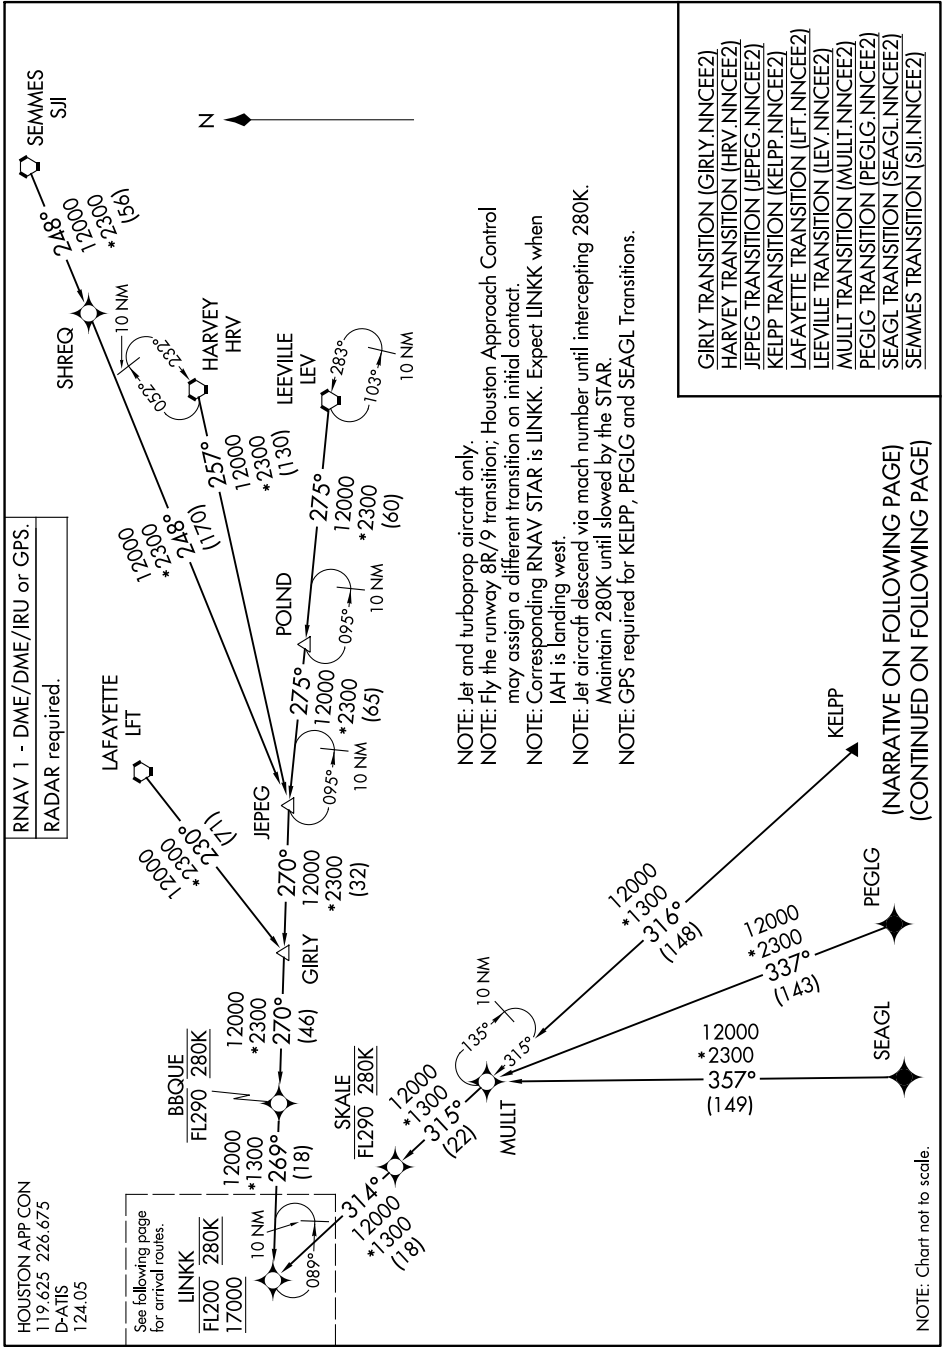

NNCEE TWO ARRIVAL (RNAV) Transition Routes

SC-5, 28 NOV 2024 to 26 DEC 2024

(NARRATIVE ON FOLLOWING PAGE)
(CONTINUED ON FOLLOWING PAGE)

NOTE: Chart not to scale.

SC-5, 28 NOV 2024 to 26 DEC 2024

NNCEE TWO ARRIVAL (RNAV) Transition Routes