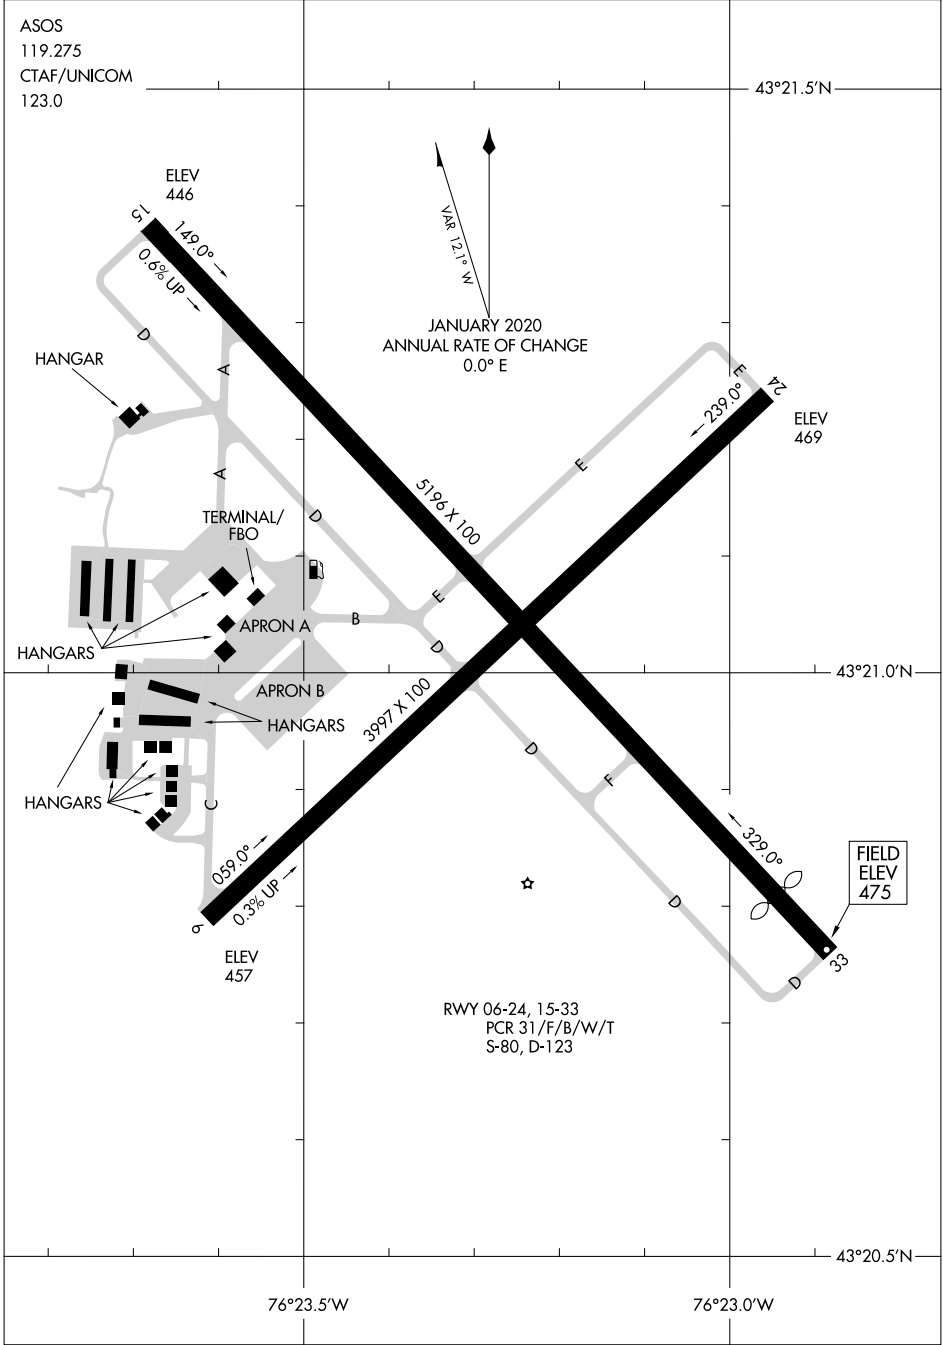

24025

AIRPORT DIAGRAM

AL-5518 (FAA)

OSWEGO COUNTY (FZY)
FULTON, NEW YORK

ASOS
119.275
CTAF/UNICOM
123.0

43°21.5'N

VAR 1.2° W
JANUARY 2020
ANNUAL RATE OF CHANGE
0.0° E

NE-2, 28 NOV 2024 to 26 DEC 2024

NE-2, 28 NOV 2024 to 26 DEC 2024

AIRPORT DIAGRAM
24025

FULTON, NEW YORK
OSWEGO COUNTY (FZY)