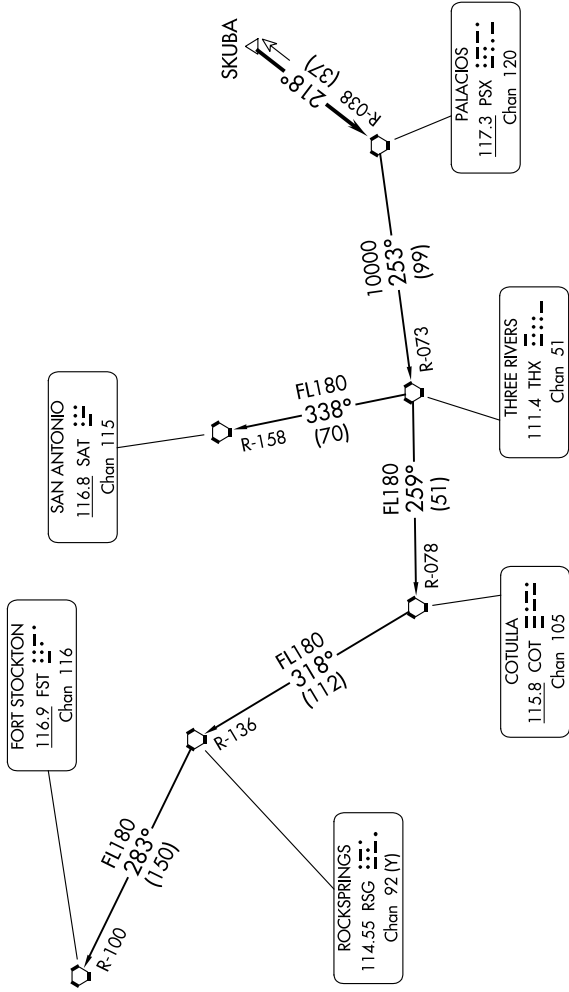

PALACIOS THREE DEPARTURE

TOP ALTITUDE:
ASSIGNED BY ATC

SC-5, 28 NOV 2024 to 26 DEC 2024

RADAR and DME required.

TAKEOFF MINIMUMS
Rwys 1, 14, 19, 32: Standard.

(CONTINUED ON FOLLOWING PAGE)

NOTE: Chart not to scale.

SC-5, 28 NOV 2024 to 26 DEC 2024

PALACIOS THREE DEPARTURE