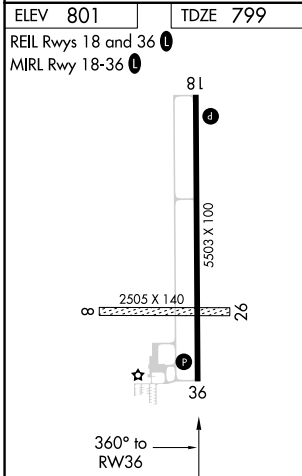

WAAS CH 72804 W36A	APP CRS 360°	Rwy Idg TDZE Apt Elev	5503 799 801
--	------------------------	-----------------------------	---

RNAV (GPS) RWY 36

FAIRFIELD MUNI (F'FL)

RNP APCH.

⚠ Circling NA to Rwy's 8 and 26. For uncompensated Baro-VNAV systems, LNAV/VNAV NA below -16°C or above 54°C.

MISSED APPROACH: Climb to 3000 direct RUBIO and hold.

AWOS-3 132.025	CHICAGO CENTER 118.15 335.575	UNICOM 122.7 (CTAF)
--------------------------	---	-------------------------------

CATEGORY	A	B	C	D
LPV DA	999- ³ / ₄	200 (200- ³ / ₄)		NA
LNAV/VNAV DA	1049- ³ / ₄	250 (300- ³ / ₄)		NA
LNAV MDA	1140-1	341 (400-1)		NA
C CIRCLING	1200-1 399 (400-1)	1440-1 639 (700-1)	1440-1 ³ / ₄ 639 (700-1 ³ / ₄)	NA