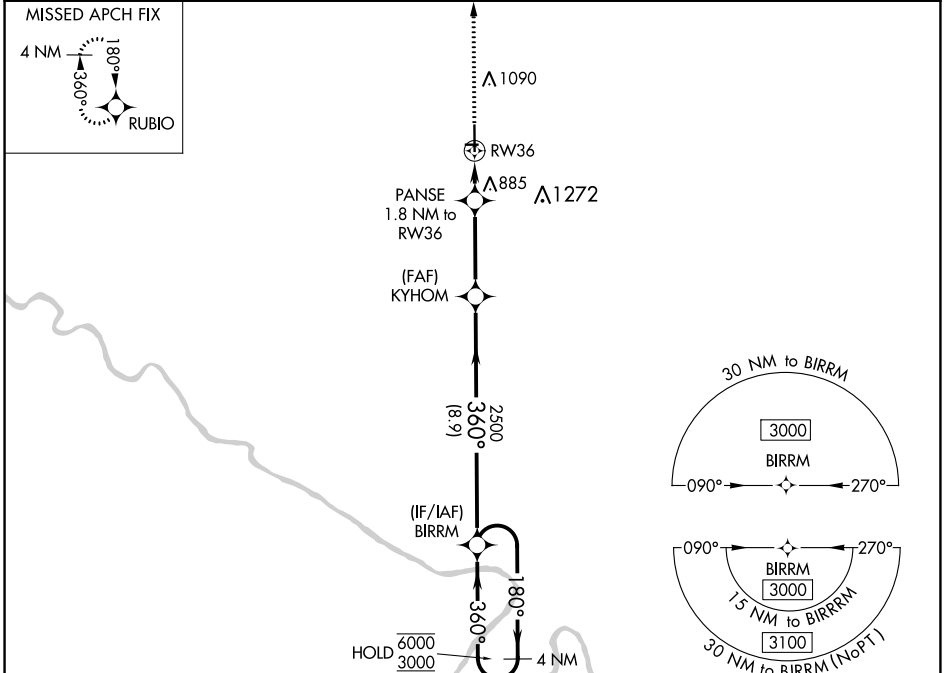

WAAS CH 72804 W36A	APP CRS 360°	Rwy Idg TDZE Apt Elev	5503 799 801
--	------------------------	-----------------------------	---

RNAV (GPS) RWY 36

FAIRFIELD MUNI (F'FL)

RNP APCH.

⚠ Circling NA to Rwy's 8 and 26. For uncompensated Baro-VNAV systems, LNAV/VNAV NA below -16°C or above 54°C.

MISSED APPROACH: Climb to 3000 direct RUBIO and hold.

AWOS-3 132.025	CHICAGO CENTER 118.15 335.575	UNICOM 122.7 (CTAF)
--------------------------	---	-------------------------------

CATEGORY	A	B	C	D
LPV DA	999- ³ / ₄	200 (200- ³ / ₄)		NA
LNAV/VNAV DA	1049- ³ / ₄	250 (300- ³ / ₄)		NA
LNAV MDA	1140-1	341 (400-1)		NA
C CIRCLING	1200-1 399 (400-1)	1440-1 639 (700-1)	1440-1 ³ / ₄ 639 (700-1 ³ / ₄)	NA

NC-3, 28 NOV 2024 to 26 DEC 2024

NC-3, 28 NOV 2024 to 26 DEC 2024