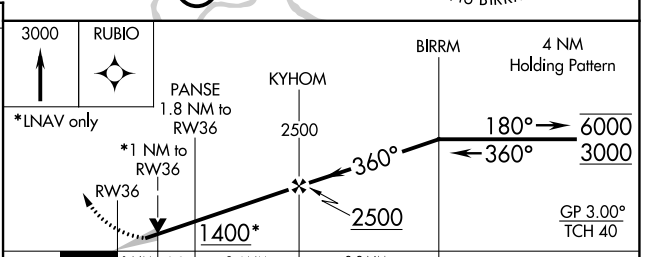

WAAS CH 72804 W36A	APP CRS 360°	Rwy Idg TDZE Apt Elev	5503 799 801
--	------------------------	-----------------------------	---

RNAV (GPS) RWY 36

FAIRFIELD MUNI (F'FL)

RNP APCH.

⚠ Circling NA to Rwy's 8 and 26. For uncompensated Baro-VNAV systems, LNAV/VNAV NA below -16°C or above 54°C.

MISSED APPROACH: Climb to 3000 direct RUBIO and hold.

AWOS-3 132.025	CHICAGO CENTER 118.15 335.575	UNICOM 122.7 (CTAF)
--------------------------	---	-------------------------------

CATEGORY	A	B	C	D
LPV DA	999- ³ / ₄	200 (200- ³ / ₄)		NA
LNAV/VNAV DA	1049- ³ / ₄	250 (300- ³ / ₄)		NA
LNAV MDA	1140-1	341 (400-1)		NA
C CIRCLING	1200-1 399 (400-1)	1440-1 639 (700-1)	1440-1 ³ / ₄ 639 (700-1 ³ / ₄)	NA