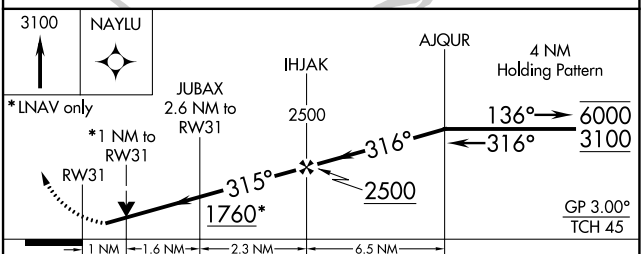

WAAS CH 86242 W31A	APP CRS 315°	Rwy Idg TDZE Apt Elev	5500 886 889
--	------------------------	-----------------------------	---

RNAV (GPS) RWY 31

COLUMBIA RGNL (COU)

RNP APCH.	MISSED APPROACH: Climb to 3100 direct NAYLU and hold.
<p>▼ Circling Rwy 20 NA at night. Rwy 31 helicopter visibility reduction below 3/4 SM NA. For uncompensated Baro-VNAV systems, LNAV/VNAV NA below -17°C or above 54°C. Circling NA for Cat D west of Rwy 2 and 13.</p>	

ATIS 128.45	MIZZO APP CON 124.375 353.925	COLUMBIA TOWER * 119.3 (CTAF) 363.25	GND CON 121.6	UNICOM 122.95
-----------------------	---	--	-------------------------	-------------------------

CATEGORY	A	B	C	D
LPV DA		1138-1	252 (300-1)	
LNAV/VNAV DA		1138-1	252 (300-1)	
LNAV MDA		1240-1	354 (400-1)	
CIRCLING	1300-1 411 (500-1)	1340-1 451 (500-1)	1360-1½ 471 (500-1½)	1440-2 551 (600-2)