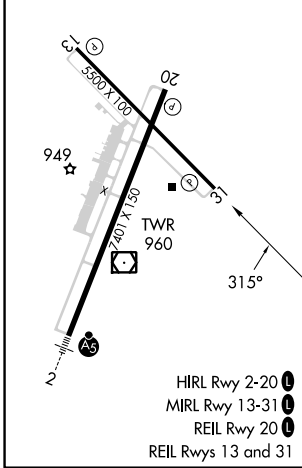

WAAS CH 86242 W31A	APP CRS 315°	Rwy Idg TDZE Apt Elev	5500 886 889
--	------------------------	-----------------------------	---

RNAV (GPS) RWY 31

COLUMBIA RGNL (COU)

RNP APCH.	MISSED APPROACH: Climb to 3100 direct NAYLU and hold.
<p>▼ Circling Rwy 20 NA at night. Rwy 31 helicopter visibility reduction below 3/4 SM NA. For uncompensated Baro-VNAV systems, LNAV/VNAV NA below -17°C or above 54°C. Circling NA for Cat D west of Rwy 2 and 13.</p>	

ATIS 128.45	MIZZO APP CON 124.375 353.925	COLUMBIA TOWER * 119.3 (CTAF) 363.25	GND CON 121.6	UNICOM 122.95
-----------------------	---	--	-------------------------	-------------------------

CATEGORY	A	B	C	D
LPV DA		1138-1	252 (300-1)	
LNAV/VNAV DA		1138-1	252 (300-1)	
LNAV MDA		1240-1	354 (400-1)	
CIRCLING	1300-1 411 (500-1)	1340-1 451 (500-1)	1360-1½ 471 (500-1½)	1440-2 551 (600-2)