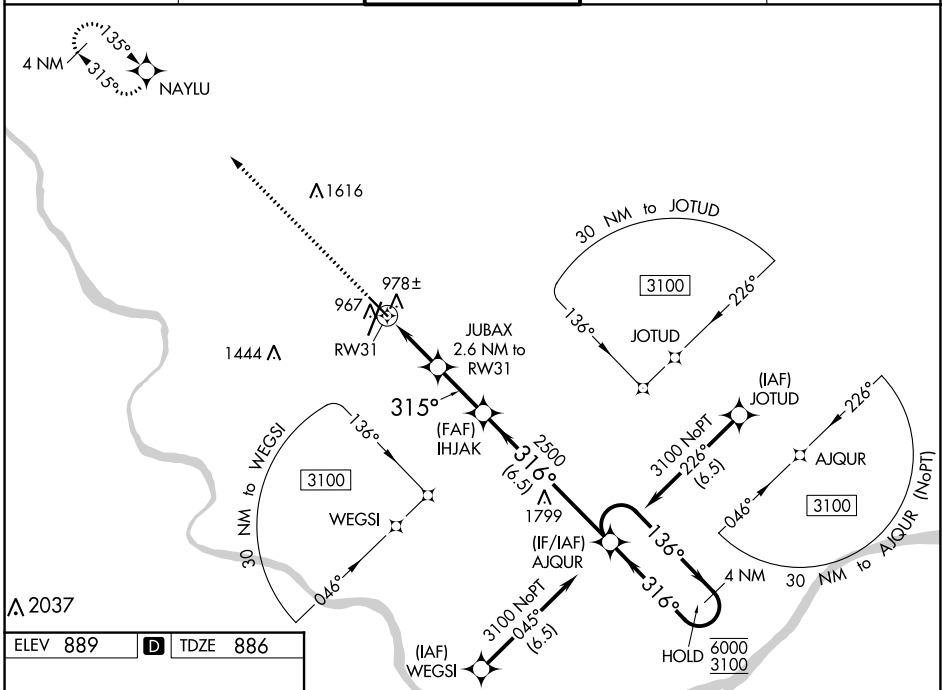

WAAS CH 86242 W31A	APP CRS 315°	Rwy Idg TDZE Apt Elev	5500 886 889
--	------------------------	-----------------------------	---

RNAV (GPS) RWY 31

COLUMBIA RGNL (COU)

RNP APCH.	MISSED APPROACH: Climb to 3100 direct NAYLU and hold.
<p>▼ Circling Rwy 20 NA at night. Rwy 31 helicopter visibility reduction below 3/4 SM NA. For uncompensated Baro-VNAV systems, LNAV/VNAV NA below -17°C or above 54°C. Circling NA for Cat D west of Rwy 2 and 13.</p>	

ATIS 128.45	MIZZO APP CON 124.375 353.925	COLUMBIA TOWER * 119.3 (CTAF) 363.25	GND CON 121.6	UNICOM 122.95
-----------------------	---	--	-------------------------	-------------------------

CATEGORY	A	B	C	D
LPV DA		1138-1	252 (300-1)	
LNAV/VNAV DA		1138-1	252 (300-1)	
LNAV MDA		1240-1	354 (400-1)	
CIRCLING	1300-1 411 (500-1)	1340-1 451 (500-1)	1360-1½ 471 (500-1½)	1440-2 551 (600-2)

NC-3, 28 NOV 2024 to 26 DEC 2024

NC-3, 28 NOV 2024 to 26 DEC 2024