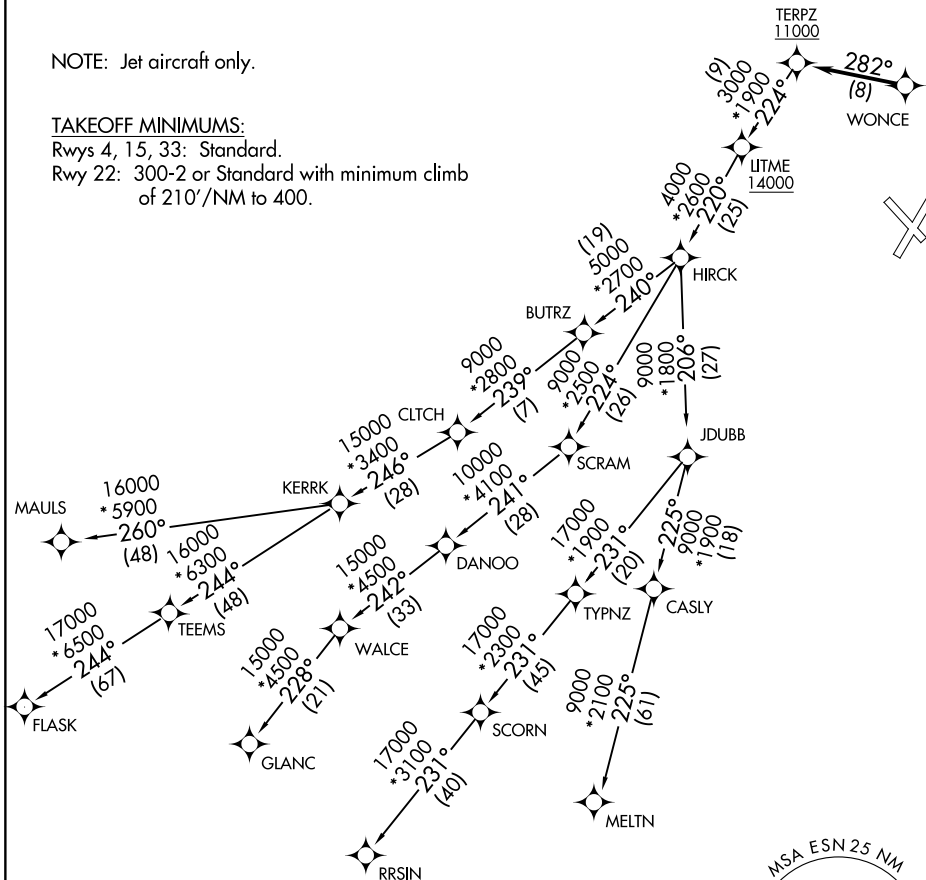

(TERPZ8.TERPZ) 24193

AL-5596 (FAA)

EASTON/NEWNAM FLD (ESN)

TERPZ EIGHT DEPARTURE (RNAV)

EASTON, MARYLAND

POTOMAC DEP CON
 133.75 254.35
 ATIS
 124.475
 CLNC DEL
 119.075
 GND CON
 119.075
 EASTON TOWER *
 118.525 (CTAF)

RNAV 1 - DME/DME/IRU or GPS.

RADAR required.

TOP ALTITUDE:
17000

NOTE: Jet aircraft only.

TAKEOFF MINIMUMS:

Rwys 4, 15, 33: Standard.

Rwy 22: 300-2 or Standard with minimum climb of 210'/NM to 400.

NE-3, 28 NOV 2024 to 26 DEC 2024

NE-3, 28 NOV 2024 to 26 DEC 2024

NOTE: Chart not to scale.

TERPZ EIGHT DEPARTURE (RNAV)

(TERPZ8.TERPZ) 11JUL24

EASTON, MARYLAND

EASTON/NEWNAM FLD (ESN)