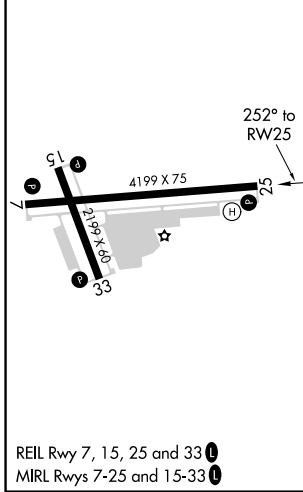

WAAS CH 82325 W25A	APP CRS 252°	Rwy Idg TDZE Apt Elev	4199 23 23
--	------------------------	-----------------------------	---------------------------------------

RNAV (GPS) RWY 25

RIO VISTA MUNI (O88)

RNP APCH - GPS.	MISSED APPROACH: Climb to 500 then climbing right turn to 3100 direct JIRAG and hold, continue climb-in-hold to 3100.
<p>▼ Circling Rwy 33 NA at night. For uncompensated Baro-VNAV systems, LNAV/VNAV NA below -15°C or above 54°C.</p> <p>▲ NA</p>	

CATEGORY	A	B	C	D
LPV DA	223-3/4	200 (200-3/4)		NA
LNAV/VNAV DA	353-1	330 (400-1)		NA
LNAV MDA	460-1	437 (500-1)	460-1 1/4 437 (500-1 1/4)	NA
<input checked="" type="checkbox"/> CIRCLING	460-1 437 (500-1)	600-1 577 (600-1)	940-2 3/4 917 (1000-2 3/4)	NA