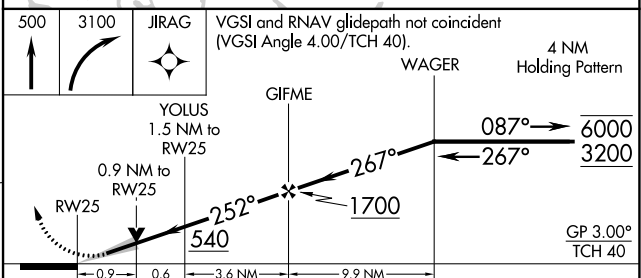

WAAS CH 82325 W25A	APP CRS 252°	Rwy Idg TDZE Apt Elev	4199 23 23
--	------------------------	-----------------------------	---------------------------------------

RNAV (GPS) RWY 25

RIO VISTA MUNI (O88)

RNP APCH - GPS.	MISSED APPROACH: Climb to 500 then climbing right turn to 3100 direct JIRAG and hold, continue climb-in-hold to 3100.
<p>▼ Circling Rwy 33 NA at night. For uncompensated Baro-VNAV systems, LNAV/VNAV NA below -15°C or above 54°C.</p> <p>▲ NA</p>	

AWOS-AV 127.075	TRAVIS APP CON 119.9 257.9	UNICOM 122.725 (CTAF) 0
---------------------------	--------------------------------------	-----------------------------------

ELEV 23	TDZE 23
---------	---------