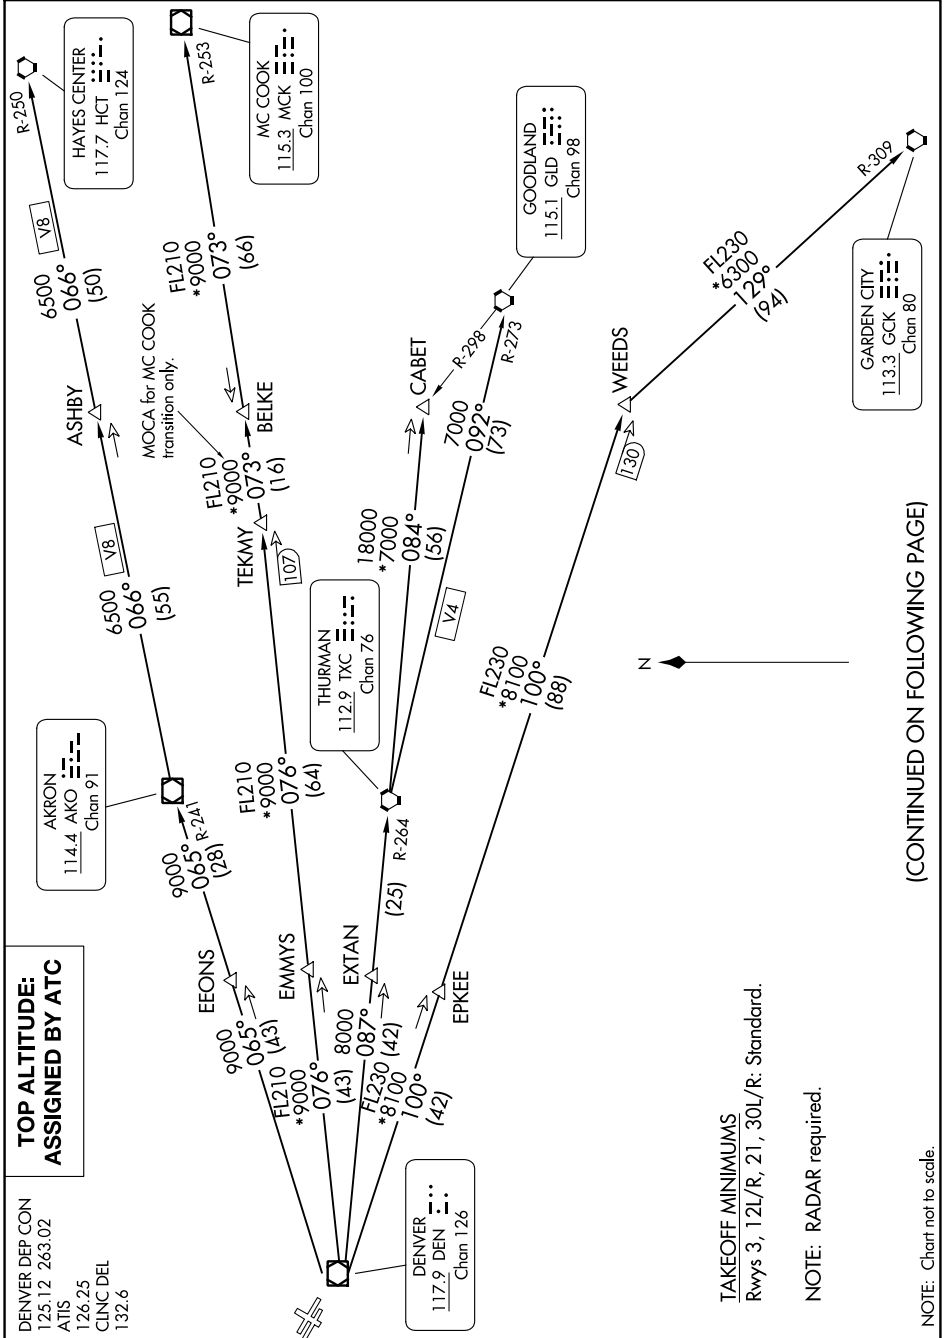

# PLAINS ONE DEPARTURE

AL-5612 (FAA)

ROCKY MOUNTAIN METRO (BJC)  
DENVER, COLORADO

SW-1, 28 NOV 2024 to 26 DEC 2024

(CONTINUED ON FOLLOWING PAGE)

SW-1, 28 NOV 2024 to 26 DEC 2024

# PLAINS ONE DEPARTURE

DENVER, COLORADO  
ROCKY MOUNTAIN METRO (BJC)