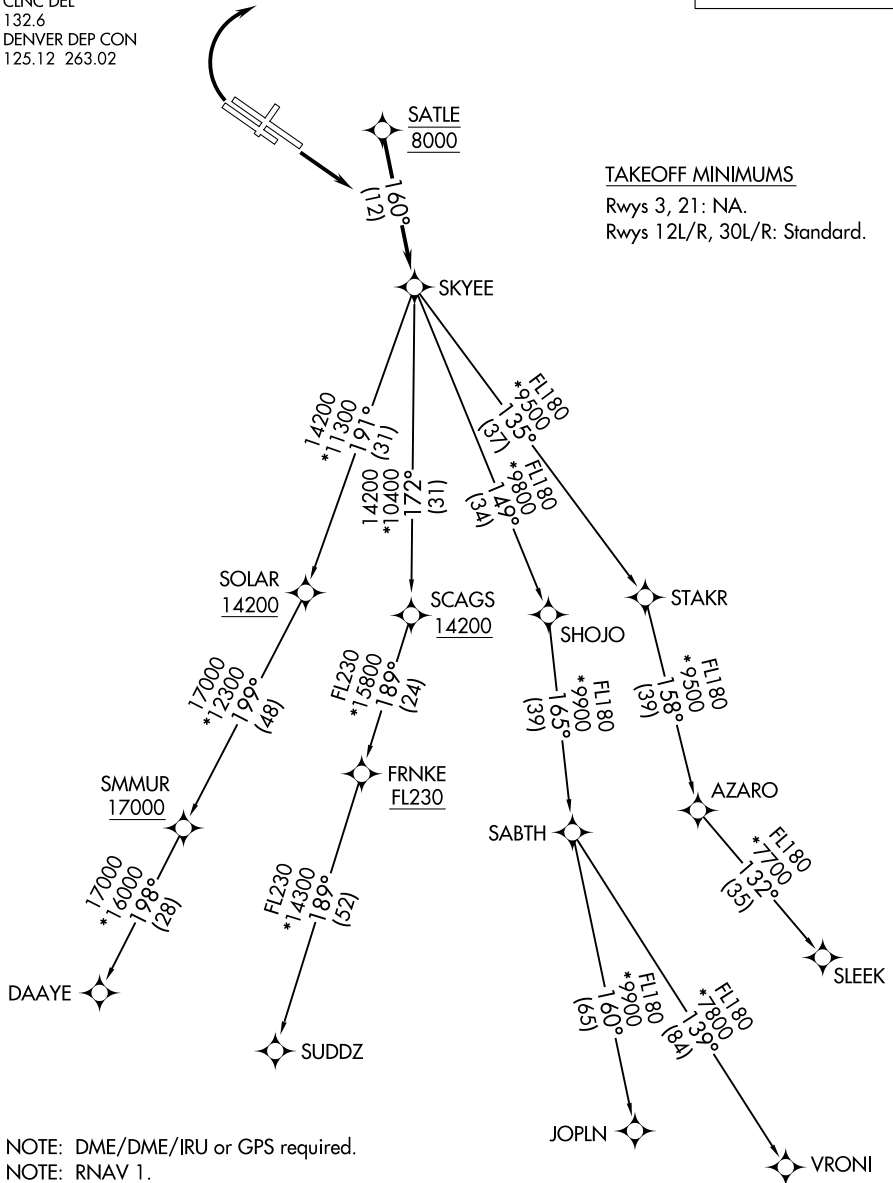

# SKYEE ONE DEPARTURE (RNAV)

AL-5612 (FAA)

ROCKY MOUNTAIN METRO (BJC)  
DENVER, COLORADO

**TOP ALTITUDE:  
FL230**

ATIS  
126.25  
CLNC DEL  
132.6  
DENVER DEP CON  
125.12 263.02

### TAKEOFF MINIMUMS

Rwys 3, 21: NA.  
Rwys 12L/R, 30L/R: Standard.

SW-1, 28 NOV 2024 to 26 DEC 2024

SW-1, 28 NOV 2024 to 26 DEC 2024

NOTE: DME/DME/IRU or GPS required.  
NOTE: RNAV 1.  
NOTE: Turbojets only.  
NOTE: RADAR required.

NOTE: Chart not to scale.

(NARRATIVE ON FOLLOWING PAGE)