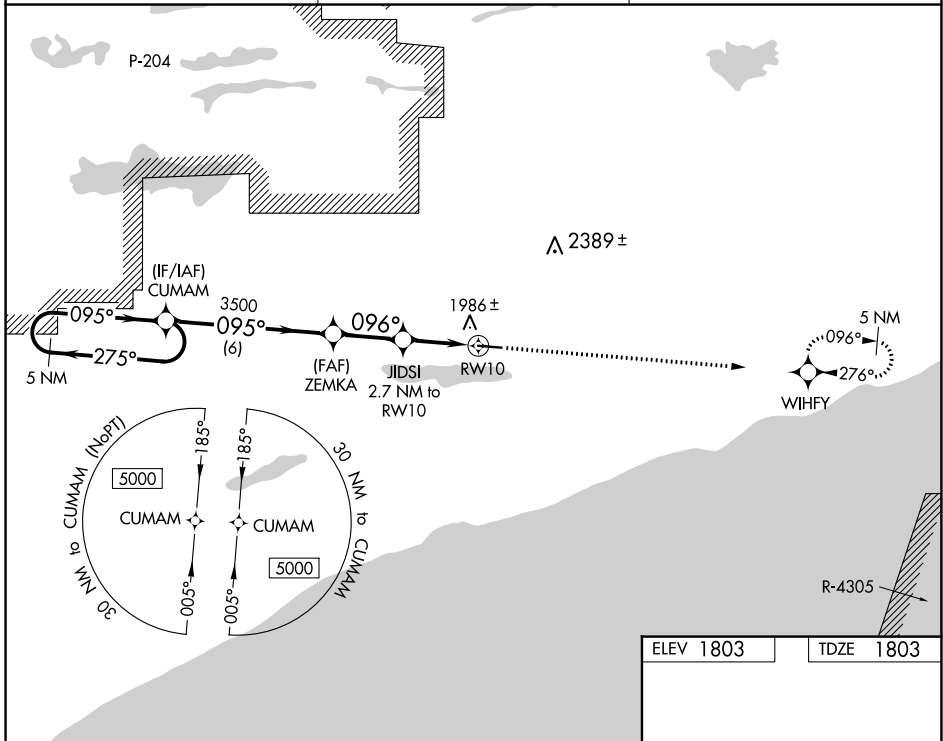

WAAS CH 45920 W10A	APP CRS 096°	Rwy Idg TDZE Apt Elev	5002 1803 1803
--	------------------------	-----------------------------	---

RNAV (GPS) RWY 10

GRAND MARAIS/COOK COUNTY (CKC)

RNP APCH.	MISSED APPROACH: Climb to 7000 direct WIHIFY and hold, continue climb-in-hold to 7000.
<p>▼ Rwy 10 helicopter visibility reduction below 1 SM NA. ▲ Procedure NA at night.</p>	

AWOS-3 119.925	MINNEAPOLIS CENTER 127.9 281.45	UNICOM 122.8 (CTAF) ①
--------------------------	---	---------------------------------

NC-1, 28 NOV 2024 to 26 DEC 2024

NC-1, 28 NOV 2024 to 26 DEC 2024

ELEV 1803	TDZE 1803
-----------	-----------

CATEGORY	A	B	C	D
LP MDA	2200-1	397 (400-1)	2200-1½	397 (400-1½)
RNAV MDA	2240-1	437 (500-1)	2240-1¼	437 (500-1¼)
C CIRCLING	2300-1	497 (500-1)	2380-1½ 577 (600-1½)	2640-2¾ 837 (900-2¾)

MIRL Rwy 10-28 ①
REIL Rwys 10 and 28 ①