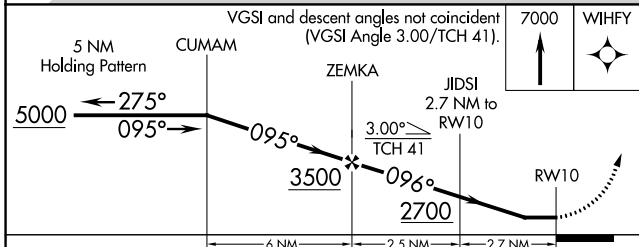

CATEGORY	A	B	C	D
LP MDA	2200-1	397 (400-1)	2200-1½	397 (400-1½)
RNAV MDA	2240-1	437 (500-1)	2240-1¼	437 (500-1¼)
C CIRCLING	2300-1	497 (500-1)	2380-1½ 577 (600-1½)	2640-2¾ 837 (900-2¾)

MIRL Rwy 10-28 ①
REIL Rwys 10 and 28 ①