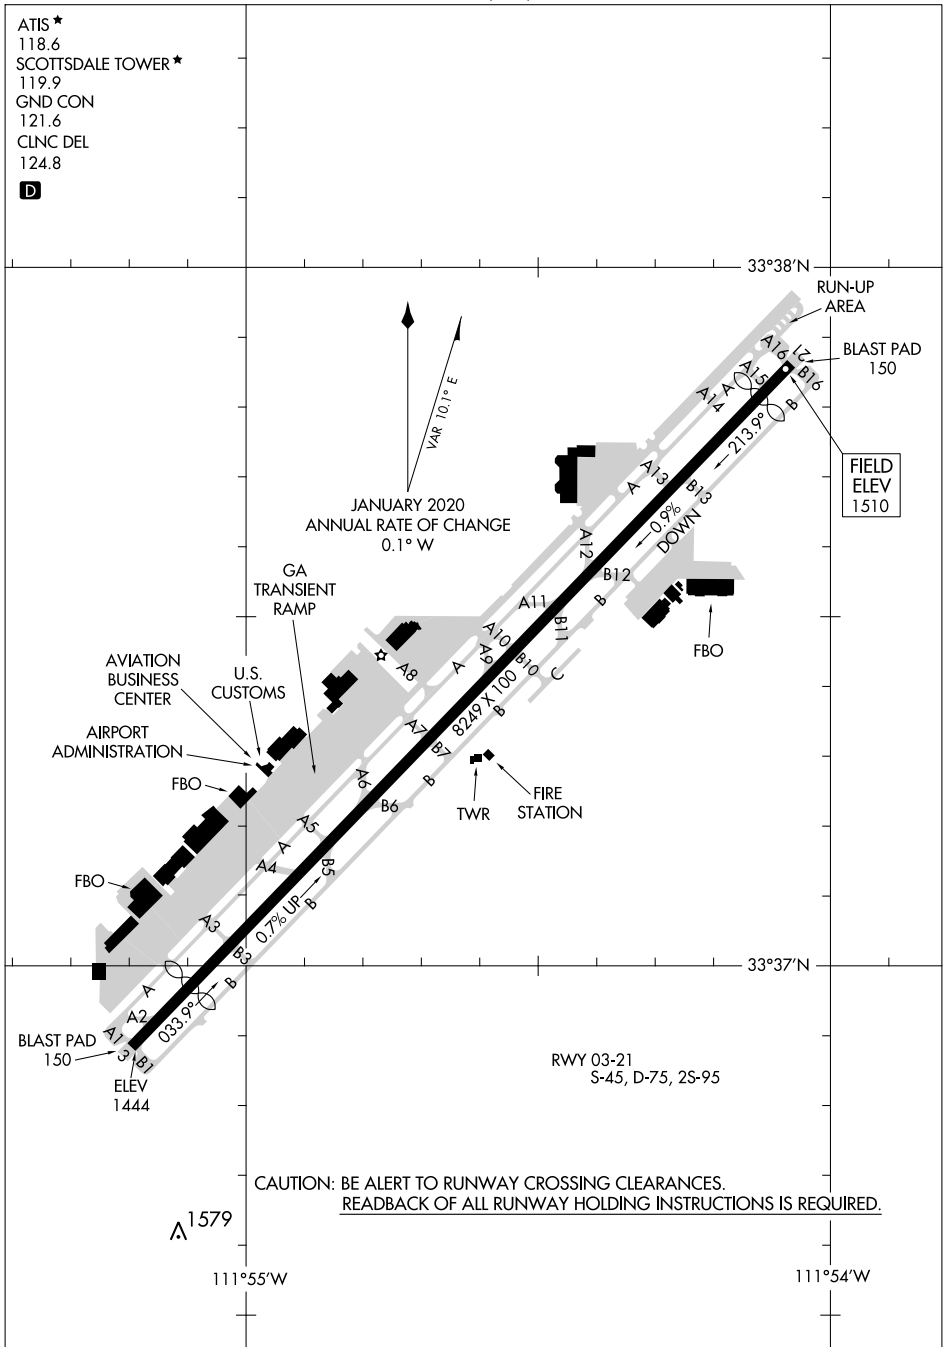

AIRPORT DIAGRAM

AL-5651 (FAA)

SCOTTSDALE (SDL)
SCOTTSDALE, ARIZONA

ATIS ★
 118.6
 SCOTTSDALE TOWER ★
 119.9
 GND CON
 121.6
 CLNC DEL
 124.8

D

SW-4, 28 NOV 2024 to 26 DEC 2024

SW-4, 28 NOV 2024 to 26 DEC 2024

AIRPORT DIAGRAM

SCOTTSDALE, ARIZONA
SCOTTSDALE (SDL)