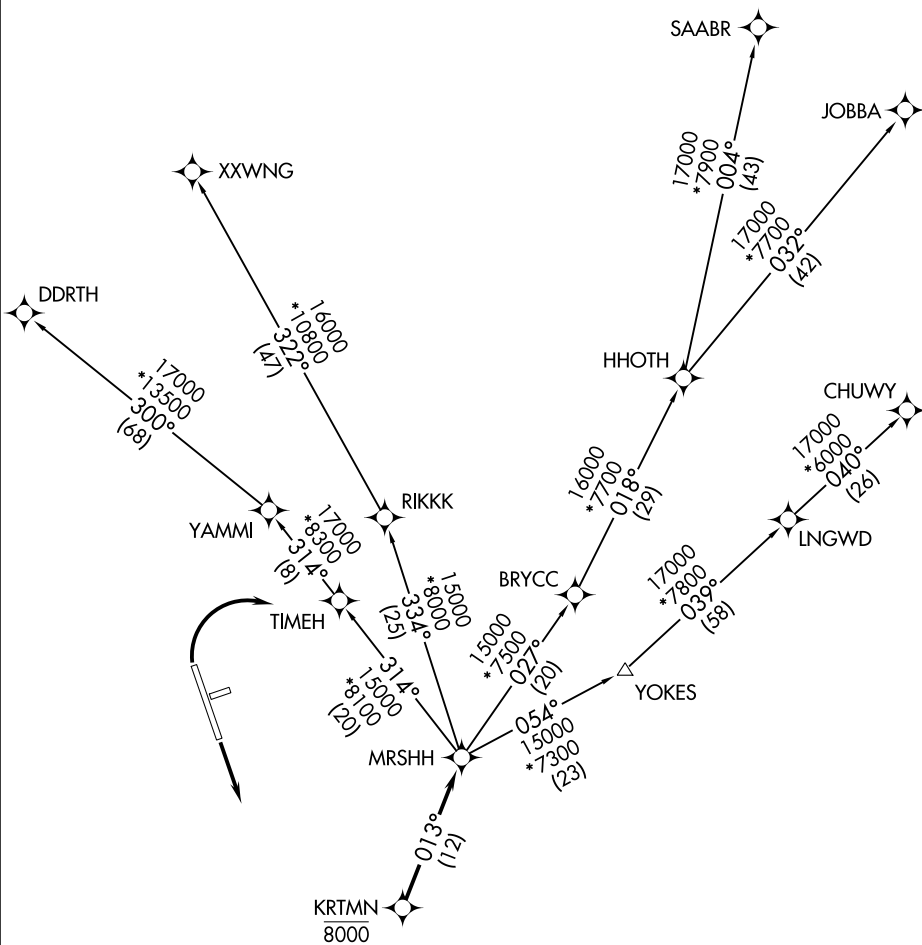

(MRS HH2.MRSHH) 21224

MRS HH TWO DEPARTURE (RNAV)

NORTHERN COLORADO RGNL (FNL)

AL-5677 (FAA)

FORT COLLINS/LOVELAND, COLORADO

CLNC DEL
120.25
DENVER DEP CON
134.85 251.125

**TOP ALTITUDE:
FL230**

SW-1, 28 NOV 2024 to 26 DEC 2024

SW-1, 28 NOV 2024 to 26 DEC 2024

TAKEOFF MINIMUMS

Rwys 6, 24: NA.
Rwys 15, 33: Standard.

- NOTE: DME/DME/IRU or GPS required.
- NOTE: RNAV 1.
- NOTE: Turbojets only.
- NOTE: RADAR required.

NOTE: Chart not to scale.

(NARRATIVE ON FOLLOWING PAGE)

MRS HH TWO DEPARTURE (RNAV)

(MRS HH2.MRSHH) 31 DEC 20

FORT COLLINS/LOVELAND, COLORADO

NORTHERN COLORADO RGNL (FNL)