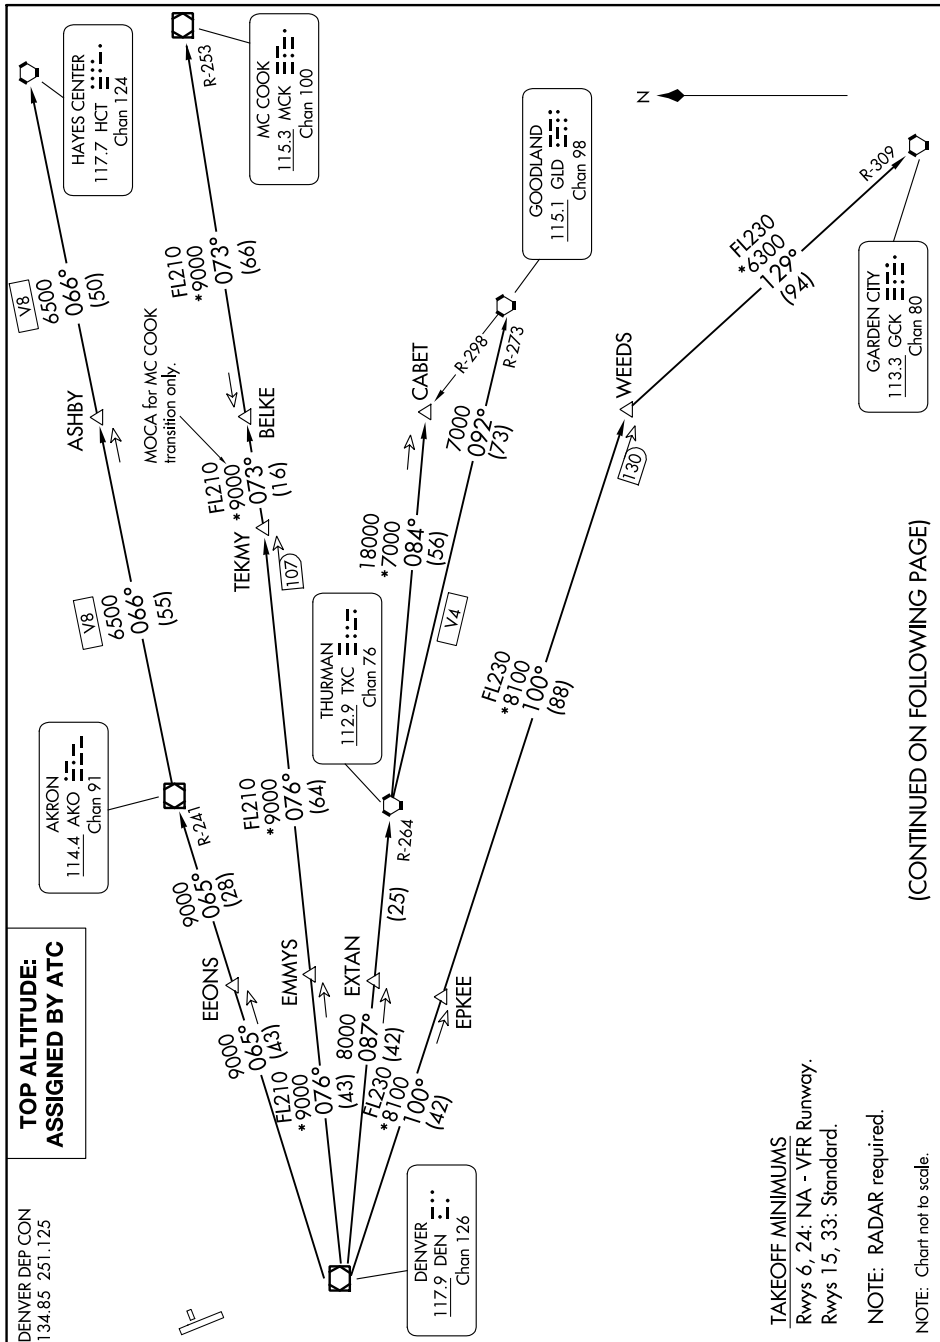

# PLAINS ONE DEPARTURE

AL-5677 (FAA)

NORTHERN COLORADO RGNL (F'NL)  
FORT COLLINS/LOVELAND, COLORADO

SW-1, 28 NOV 2024 to 26 DEC 2024

**TOP ALTITUDE:  
ASSIGNED BY ATC**

DENVER DEP CON  
134.85 251.125

DENVER  
117.9, DEN  
Chan 126

**TAKEOFF MINIMUMS**  
Rwys 6, 24: NA - VFR Runway.  
Rwys 15, 33: Standard.

**NOTE:** RADAR required.

**NOTE:** Chart not to scale.

(CONTINUED ON FOLLOWING PAGE)

SW-1, 28 NOV 2024 to 26 DEC 2024

# PLAINS ONE DEPARTURE

FORT COLLINS/LOVELAND, COLORADO  
NORTHERN COLORADO RGNL (F'NL)