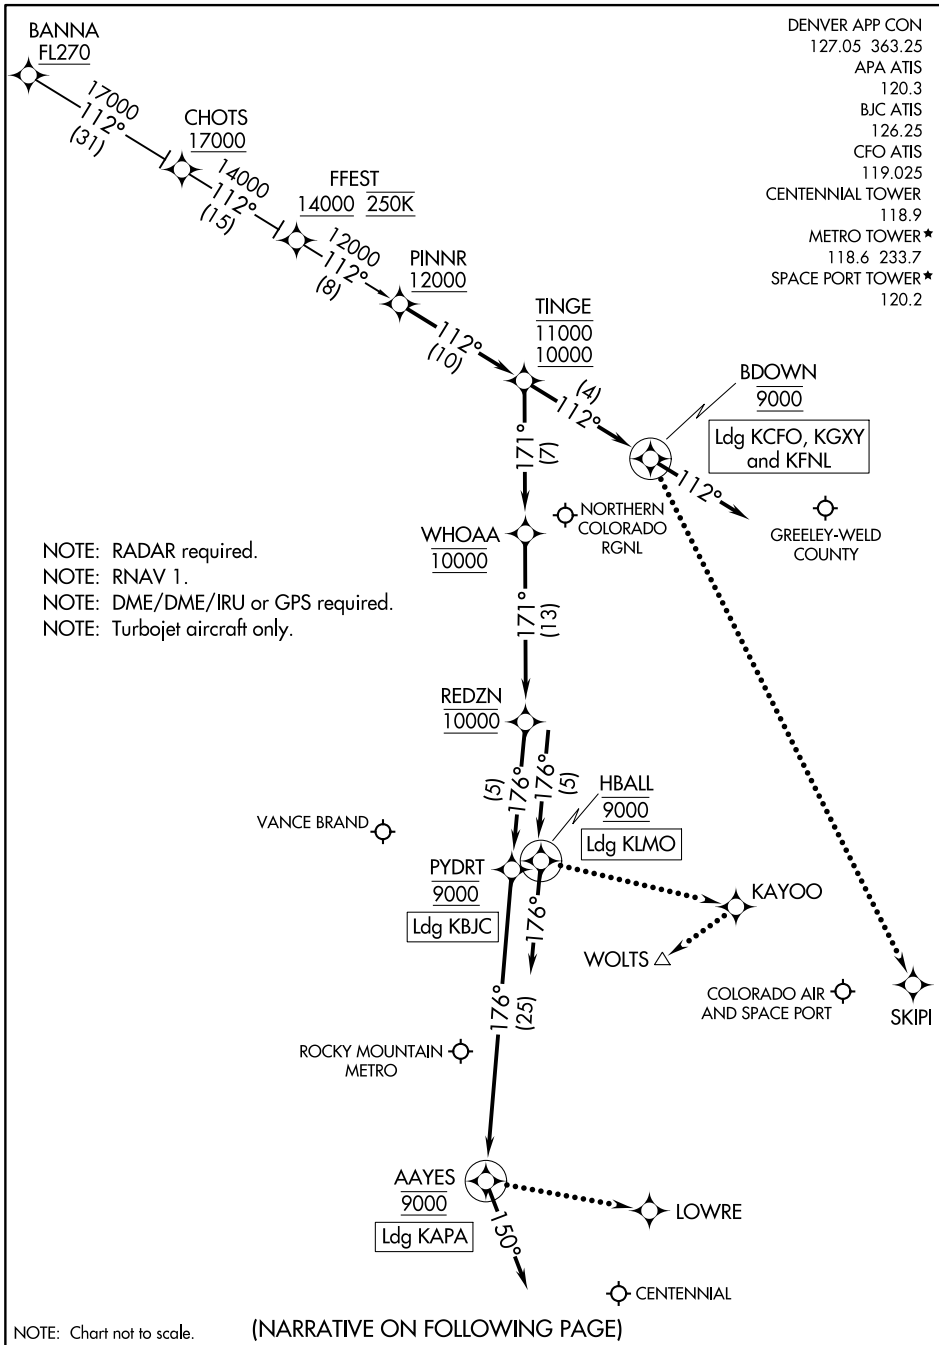

PINNR THREE ARRIVAL(RNAV)

AL-5715 (FAA)

DENVER, COLORADO

NOTE: RADAR required.
 NOTE: RNAV 1.
 NOTE: DME/DME/IRU or GPS required.
 NOTE: Turbojet aircraft only.

DENVER APP CON 127.05 363.25
 APA ATIS 120.3
 BJC ATIS 126.25
 CFO ATIS 119.025
 CENTENNIAL TOWER 118.9
 METRO TOWER* 118.6 233.7
 SPACE PORT TOWER* 120.2

SW-1, 28 NOV 2024 to 26 DEC 2024

SW-1, 28 NOV 2024 to 26 DEC 2024

NOTE: Chart not to scale.

(NARRATIVE ON FOLLOWING PAGE)

PINNR THREE ARRIVAL(RNAV)

DENVER, COLORADO