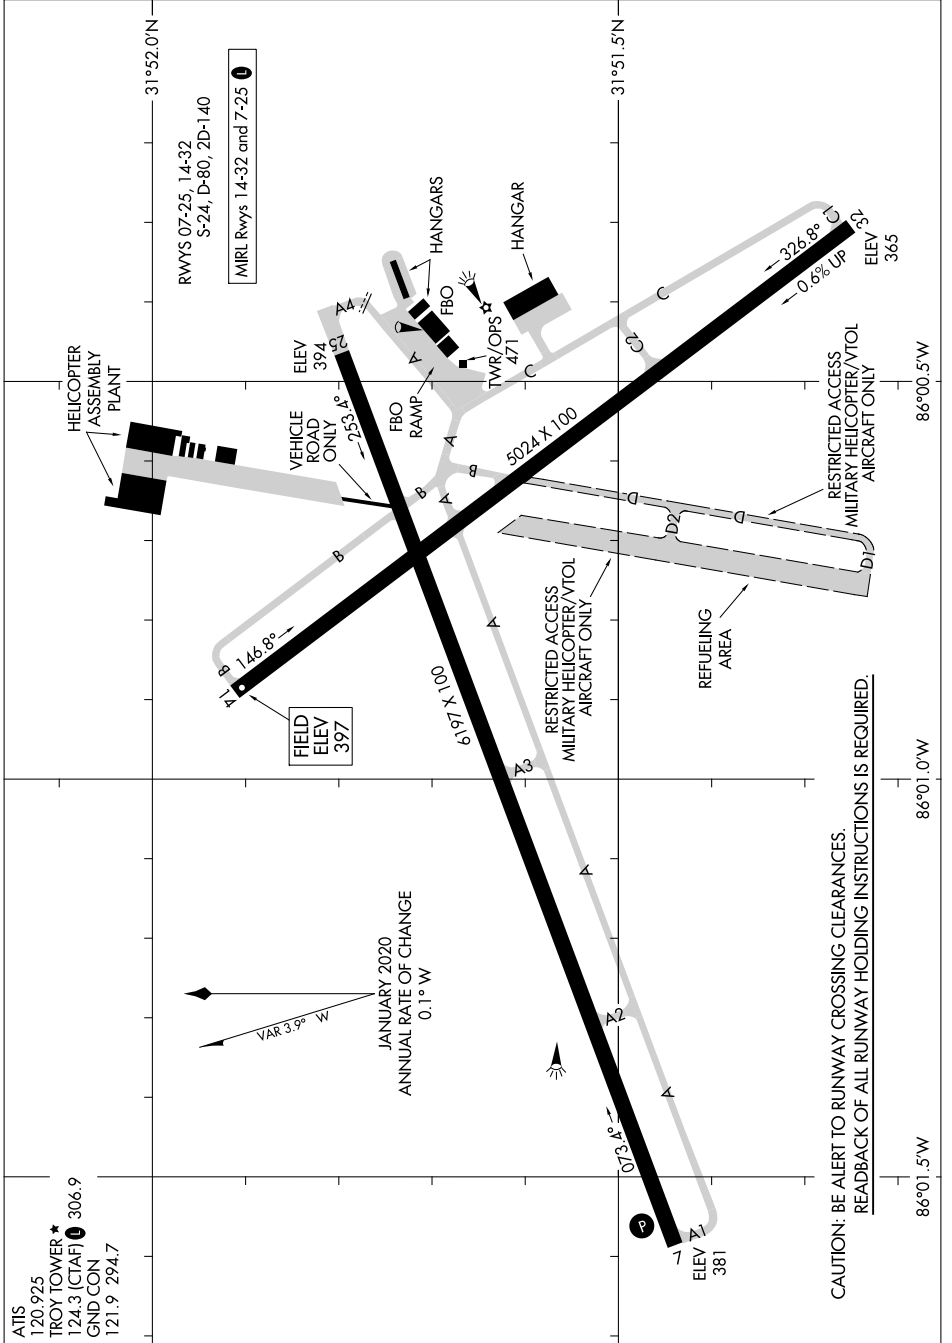

24081

AIRPORT DIAGRAM

TROY MUNI AT N KENNETH CAMPBELL FLD (TOI)
AL-5720 (FAA)
TROY, ALABAMA

SE-4, 28 NOV 2024 to 26 DEC 2024

SE-4, 28 NOV 2024 to 26 DEC 2024

AIRPORT DIAGRAM

24081

TROY, ALABAMA
TROY MUNI AT N KENNETH CAMPBELL FLD (TOI)

CAUTION: BE ALERT TO RUNWAY CROSSING CLEARANCES.
READBACK OF ALL RUNWAY HOLDING INSTRUCTIONS IS REQUIRED.

ATIS
120.925
TROY TOWER ★
124.3 (CTAF) 306.9
GND CON
121.9 294.7