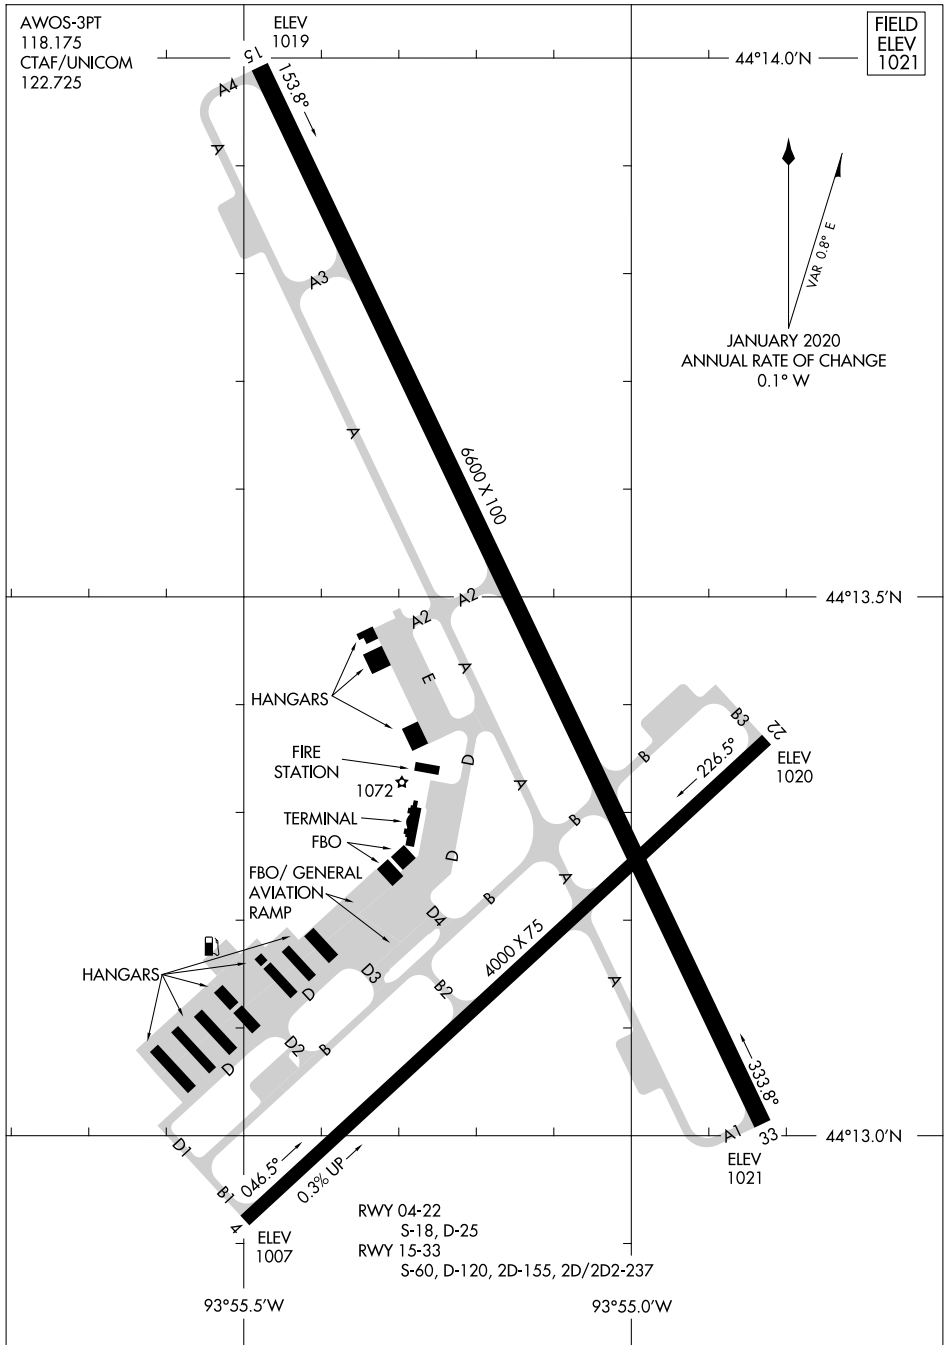

# AIRPORT DIAGRAM

AL-5755 (FAA)

MANKATO RGNL (MKT)  
MANKATO, MINNESOTA

AWOS-3PT  
118.175  
CTAF/UNICOM  
122.725

FIELD  
ELEV  
1021

44°14.0'N

JANUARY 2020  
ANNUAL RATE OF CHANGE  
0.1° W

NC-1, 28 NOV 2024 to 26 DEC 2024

NC-1, 28 NOV 2024 to 26 DEC 2024

93°55.5'W

93°55.0'W

RWY 04-22  
S-18, D-25  
RWY 15-33  
S-60, D-120, 2D-155, 2D/2D2-237

0.3% UP

0.46.5°