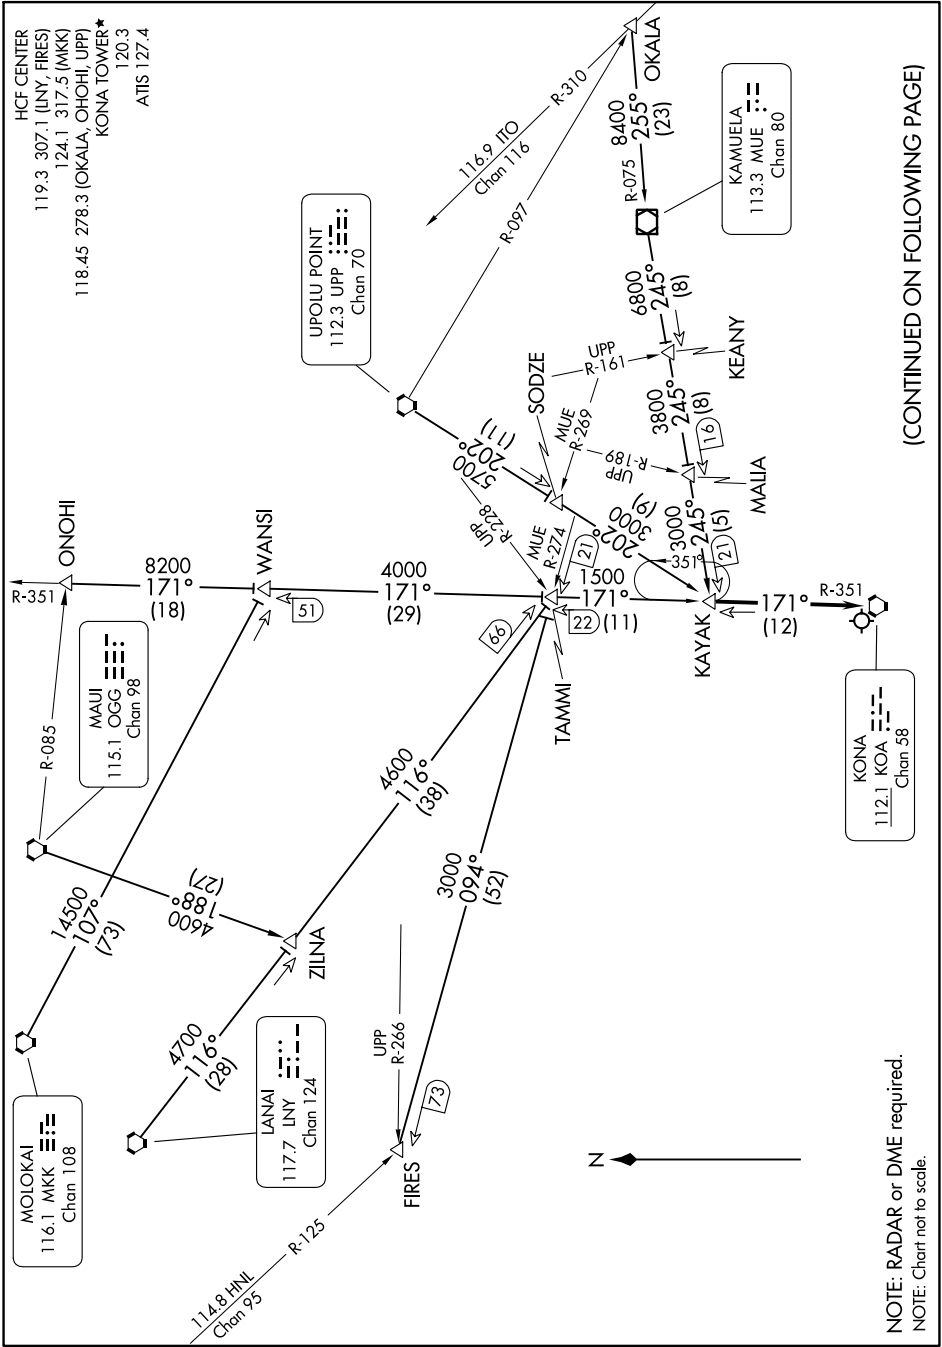

(KAYAK.KAYAK6) 24137  
**KAYAK SIX ARRIVAL**

ELLISON ONIZUKA KONA INTL AT KEAHOLE (KOA) (PHKO)  
 AL-5761 (FAA) KAILUA/KONA, HAWAII

PAC, 31 OCT 2024 to 26 DEC 2024

(CONTINUED ON FOLLOWING PAGE)

PAC, 31 OCT 2024 to 26 DEC 2024

**KAYAK SIX ARRIVAL**  
 (KAYAK.KAYAK6) 07DEC17

ELLISON ONIZUKA KONA INTL AT KEAHOLE (KOA) (PHKO)  
 KAILUA/KONA, HAWAII

NOTE: RADAR or DME required.  
 NOTE: Chart not to scale.