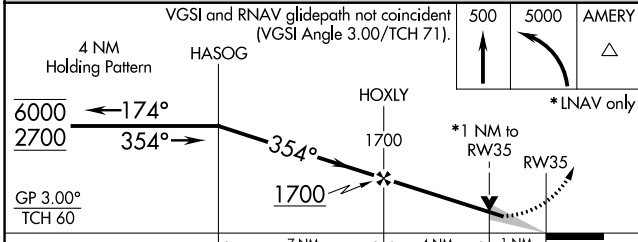

APP CRS	Rwy Idg	11000
354°	TDZE	38
	Apt Elev	49

RNAV (GPS) RWY 35

ELLISON ONIZUKA KONA INTL AT KEAHOLE (KOA) (PHKO)

RNP APCH - GPS.		MISSED APPROACH: Climb to 500 then climbing left turn to 5000 direct AMERY and hold.	
<p>⚠ Circling NA east of Rwy 17-35. WAAS VNAV NA. For uncompensated Baro-VNAV systems, LNAV/VNAV NA below 17°C or above 54°C.</p>			

ATIS 127.4	HCF CENTER 118.45 278.3	KONA TOWER* 120.3 (CTAF) 254.3	GND CON 121.9	CLNC DEL 118.6
----------------------	-----------------------------------	------------------------------------------	-------------------------	--------------------------