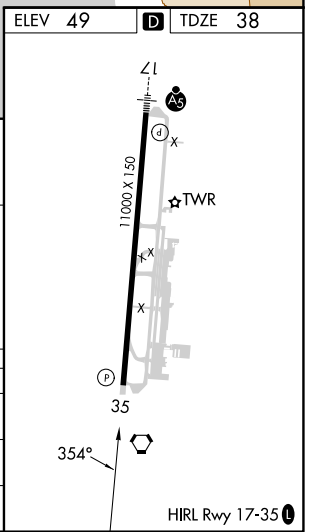

APP CRS	Rwy Idg	11000
354°	TDZE	38
	Apt Elev	49

RNAV (GPS) RWY 35

ELLISON ONIZUKA KONA INTL AT KEAHOLE (KOA) (PHKO)

RNP APCH - GPS.		MISSED APPROACH: Climb to 500 then climbing left turn to 5000 direct AMERY and hold.	
⚠ Circling NA east of Rwy 17-35. WAAS VNAV NA. For uncompensated Baro-VNAV systems, LNAV/VNAV NA below 17°C or above 54°C.			

ATIS 127.4	HCF CENTER 118.45 278.3	KONA TOWER* 120.3 (CTAF) 254.3	GND CON 121.9	CLNC DEL 118.6

CATEGORY	A	B	C	D	E
LNAV/ VNAV DA	366-1 328 (400-1)				
LNAV MDA	420-1 382 (400-1)	420-1½ 382 (400-1½)			
C CIRCLING	520-1 471 (500-1)	520-1½ 471 (500-1½)	600-2 551 (600-2)		

PAC, 31 OCT 2024 to 26 DEC 2024

PAC, 31 OCT 2024 to 26 DEC 2024