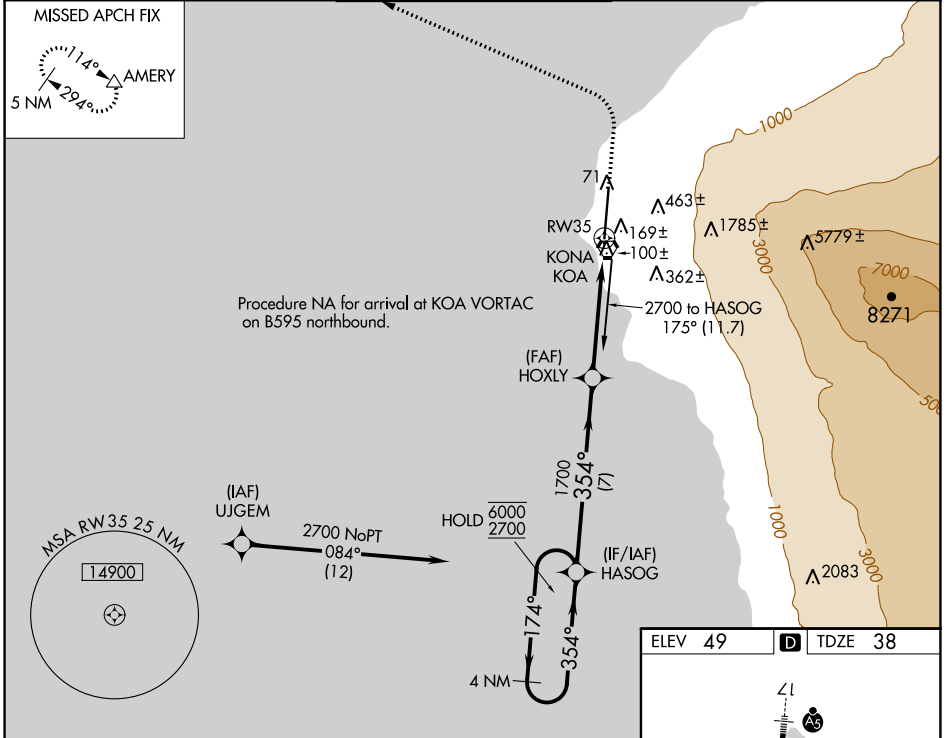

APP CRS	Rwy Idg	11000
354°	TDZE	38
	Apt Elev	49

RNAV (GPS) RWY 35

ELLISON ONIZUKA KONA INTL AT KEAHOLE (KOA) (PHKO)

RNP APCH - GPS.		MISSED APPROACH: Climb to 500 then climbing left turn to 5000 direct AMERY and hold.	
<p>⚠ Circling NA east of Rwy 17-35. WAAS VNAV NA. For uncompensated Baro-VNAV systems, LNAV/VNAV NA below 17°C or above 54°C.</p>			

ATIS 127.4	HCF CENTER 118.45 278.3	KONA TOWER* 120.3 (CTAF) 254.3	GND CON 121.9	CLNC DEL 118.6
----------------------	-----------------------------------	------------------------------------------	-------------------------	--------------------------

CATEGORY	A	B	C	D	E
LNAV/ VNAV DA	366-1 328 (400-1)				
LNAV MDA	420-1 382 (400-1)	420-1½ 382 (400-1½)			
C CIRCLING	520-1 471 (500-1)	520-1½ 471 (500-1½)	600-2 551 (600-2)		

PAC, 31 OCT 2024 to 26 DEC 2024