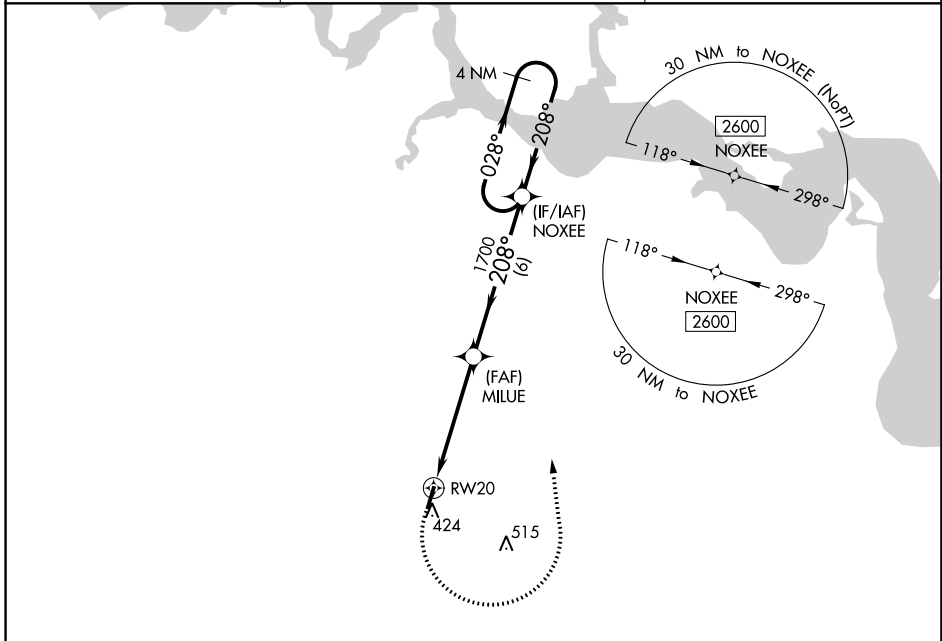

APP CRS 208°	Rwy Idg 3866
	TDZE 110
	Apt Elev 111

RNAV (GPS) RWY 20

WAKEFIELD MUNI (AKQ)

	DME/DME RNP-0.3 NA. Procedure NA at night.	MISSED APPROACH: Climbing left turn 2600 direct NOXEE and hold.
--	---	--

ASOS 128.325	NORFOLK APP CON 127.9 269.425	UNICOM 122.8 (CTAF)
------------------------	---	-------------------------------

NE-3, 28 NOV 2024 to 26 DEC 2024

NE-3, 28 NOV 2024 to 26 DEC 2024