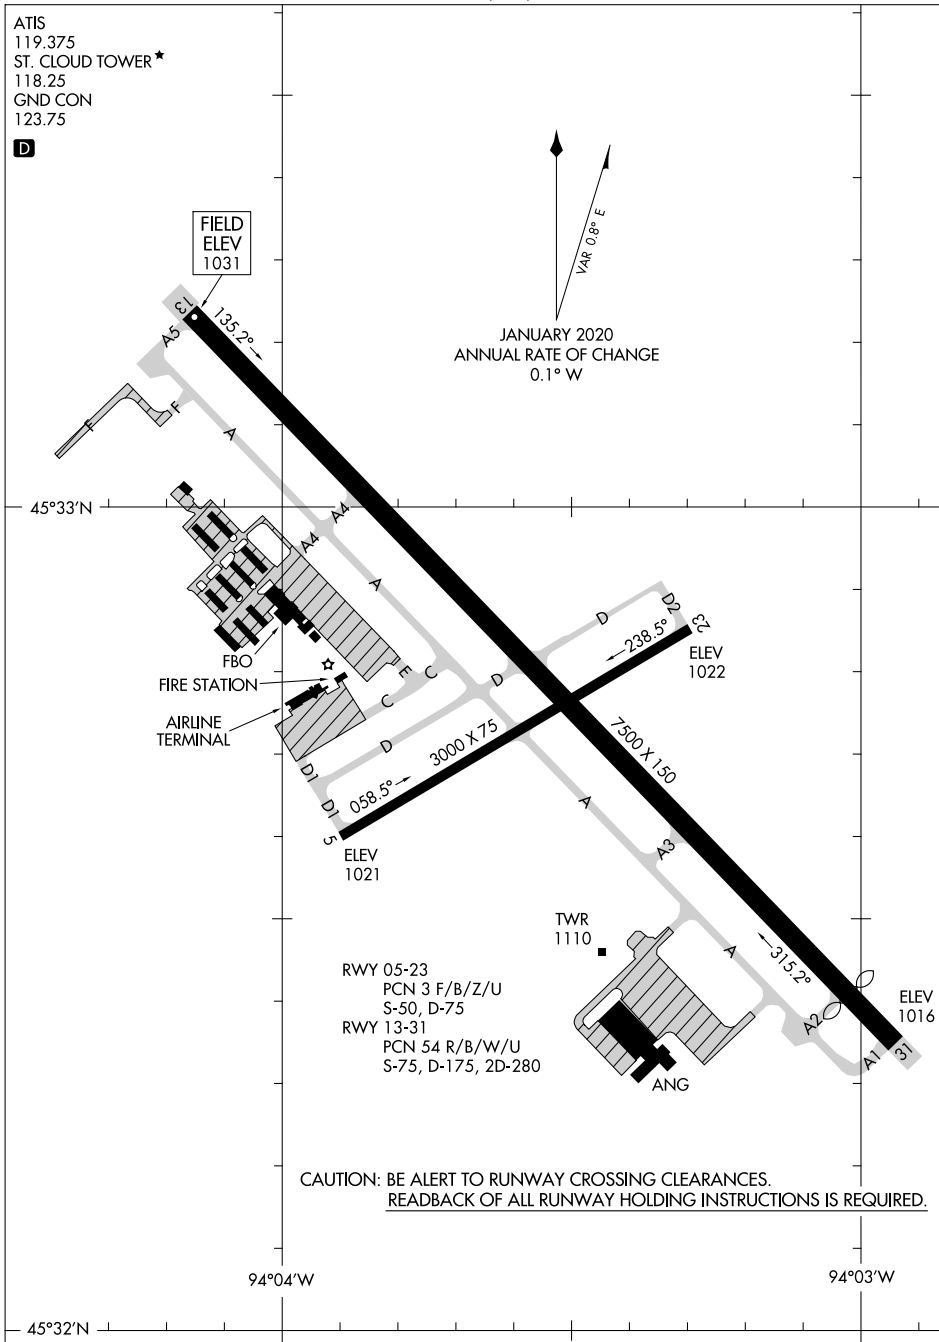

24081

AIRPORT DIAGRAM

AL-5799 (FAA)

ST CLOUD RGNL (STC)
ST. CLOUD, MINNESOTA

ATIS
119.375
ST. CLOUD TOWER ★
118.25
GND CON
123.75

JANUARY 2020
ANNUAL RATE OF CHANGE
0.1° W

FIELD
ELEV
1031

NC-1, 28 NOV 2024 to 26 DEC 2024

NC-1, 28 NOV 2024 to 26 DEC 2024

FBO
FIRE STATION
AIRLINE TERMINAL

RWY 05-23
PCN 3 F/B/Z/U
S-50, D-75
RWY 13-31
PCN 54 R/B/W/U
S-75, D-175, 2D-280

TWR
1110

ELEV
1016

**CAUTION: BE ALERT TO RUNWAY CROSSING CLEARANCES.
READBACK OF ALL RUNWAY HOLDING INSTRUCTIONS IS REQUIRED.**

AIRPORT DIAGRAM

24081

ST. CLOUD, MINNESOTA
ST CLOUD RGNL (STC)