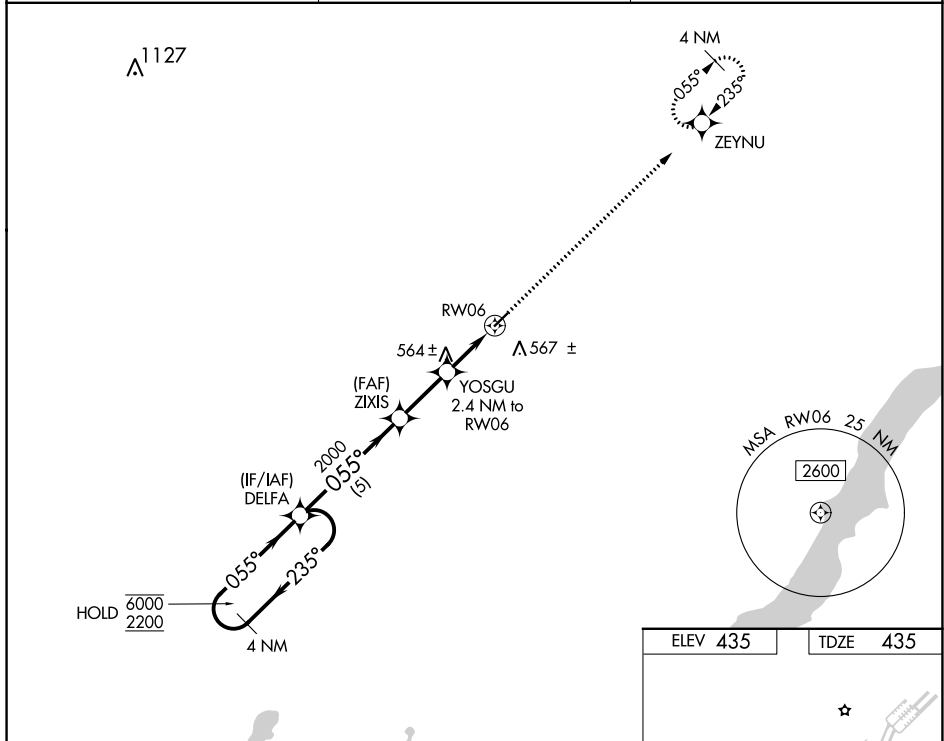

WAAS CH 66043 W06A	APP CRS 055°	Rwy Idg TDZE Apt Elev	3693 435 435
--	------------------------	-----------------------------	---

RNAV (GPS) RWY 6

NEW GARDEN (N57)

RNP APCH.	<p>V VDP NA when using New Castle altimeter setting. Obtain local altimeter setting on CTAF; when local altimeter setting not received, use New Castle altimeter setting and increase all MDA 80 feet. Increase LP Cat C visibility 3/8 SM, LNAV Cat C visibility 1/4 SM and Circling Cat C visibility 1/2 SM.</p> <p>Δ NA</p>	MISSED APPROACH: Climb to 2200 direct ZEYNU and hold.
-----------	--	--

PHILADELPHIA APP CON 124.35 319.15	CLNC DEL 125.6	UNICOM 123.05 (CTAF) 0
--	--------------------------	----------------------------------

NE-4, 28 NOV 2024 to 26 DEC 2024

NE-4, 28 NOV 2024 to 26 DEC 2024

CATEGORY	A	B	C	D
LP MDA	800-1 365 (400-1)			NA
LNAV MDA	820-1	385 (400-1)	820-1/8 385 (400-1/8)	NA
C CIRCLING	960-1	525 (600-1)	960-1/2 525 (600-1/2)	NA