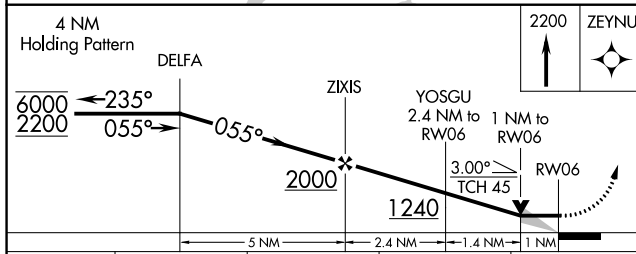

WAAS CH 66043 W06A	APP CRS 055°	Rwy Idg TDZE Apt Elev	3693 435 435
--	------------------------	-----------------------------	---

RNAV (GPS) RWY 6

NEW GARDEN (N57)

RNP APCH.	<p>V VDP NA when using New Castle altimeter setting. Obtain local altimeter setting on CTAF; when local altimeter setting not received, use New Castle altimeter setting and increase all MDA 80 feet. Increase LP Cat C visibility 3/8 SM, LNAV Cat C visibility 1/4 SM and Circling Cat C visibility 1/2 SM.</p> <p>Δ NA</p>	MISSED APPROACH: Climb to 2200 direct ZEYNU and hold.
-----------	--	--

CATEGORY	A	B	C	D
LP MDA	800-1 365 (400-1)			NA
LNAV MDA	820-1	385 (400-1)	820-1/8 385 (400-1/8)	NA
C CIRCLING	960-1	525 (600-1)	960-1/2 525 (600-1/2)	NA