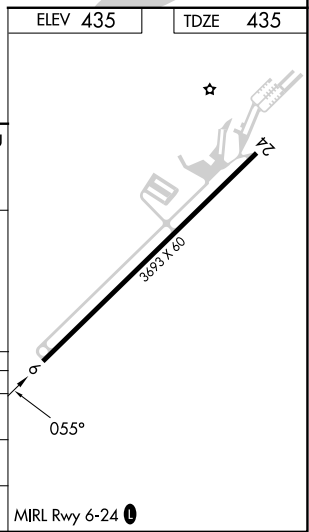

WAAS CH 66043 W06A	APP CRS 055°	Rwy Idg TDZE Apt Elev	3693 435 435
--	------------------------	-----------------------------	---

RNAV (GPS) RWY 6

NEW GARDEN (N57)

RNP APCH.	<p>V VDP NA when using New Castle altimeter setting. Obtain local altimeter setting on CTAF; when local altimeter setting not received, use New Castle altimeter setting and increase all MDA 80 feet. Increase LP Cat C visibility 3/8 SM, LNAV Cat C visibility 1/4 SM and Circling Cat C visibility 1/2 SM.</p> <p>Δ NA</p>	MISSED APPROACH: Climb to 2200 direct ZEYNU and hold.
-----------	--	--

CATEGORY	A	B	C	D
LP MDA	800-1 365 (400-1)			NA
LNAV MDA	820-1	385 (400-1)	820-1/8 385 (400-1/8)	NA
C CIRCLING	960-1	525 (600-1)	960-1/2 525 (600-1/2)	NA