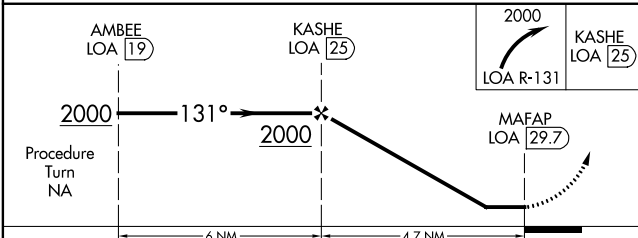

VOR LOA 110.8 Chan 45	APP CRS 131°	Rwy Idg TDZE Apt Elev NA NA 363
------------------------------------	------------------------	---

VOR/DME-A
HUNTSVILLE MUNI (UTS)

⚠ When local altimeter setting not received, use Conroe/North Houston Rgnl altimeter setting and increase MDA 80 feet, increase Circling Cat C visibility 1/4 mile.

⚠ MISSED APPROACH: Climbing right turn to 2000 via LOA VORTAC R-131 to KASHE/25 DME and hold.

ASOS 119.425	HOUSTON CENTER 134.8 269.6	UNICOM 122.8 (CTAF) 0
------------------------	--------------------------------------	---------------------------------

REIL Rwys 18 and 36 **0**
MIRL Rwy 18-36 **0**

CATEGORY	A	B	C	D
CIRCLING	1000-1 637 (700-1)	1000-1¼ 637 (700-1¼)	1120-2¼ 757 (800-2¼)	NA

SC-5, 28 NOV 2024 to 26 DEC 2024

SC-5, 28 NOV 2024 to 26 DEC 2024