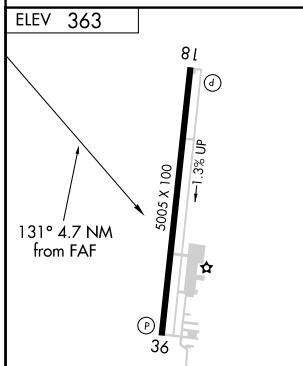

VOR LOA 110.8 Chan 45	APP CRS 131°	Rwy Idg TDZE Apt Elev NA NA 363
------------------------------------	------------------------	---

VOR/DME-A
HUNTSVILLE MUNI (UTS)

⚠ When local altimeter setting not received, use Conroe/North Houston Rgnl altimeter setting and increase MDA 80 feet, increase Circling Cat C visibility 1/4 mile.

⚠ MISSED APPROACH: Climbing right turn to 2000 via LOA VORTAC R-131 to KASHE/25 DME and hold.

ASOS 119.425	HOUSTON CENTER 134.8 269.6	UNICOM 122.8 (CTAF) 0
------------------------	--------------------------------------	---------------------------------

REIL Rwys 18 and 36 **0**
MIRL Rwy 18-36 **0**

CATEGORY	A	B	C	D
CIRCLING	1000-1 637 (700-1)	1000-1¼ 637 (700-1¼)	1120-2¼ 757 (800-2¼)	NA

SC-5, 28 NOV 2024 to 26 DEC 2024

SC-5, 28 NOV 2024 to 26 DEC 2024