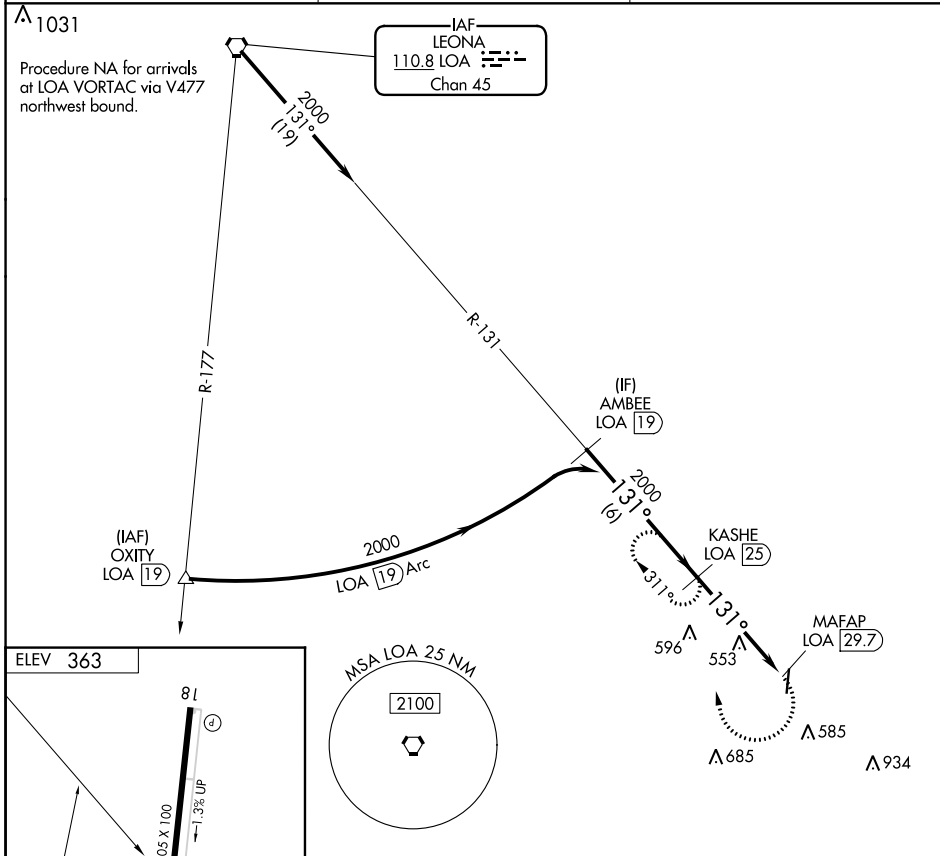

VOR LOA 110.8 Chan 45	APP CRS 131°	Rwy Idg TDZE Apt Elev NA NA 363
------------------------------------	------------------------	---

VOR/DME-A
HUNTSVILLE MUNI (UTS)

⚠ When local altimeter setting not received, use Conroe/North Houston Rgnl altimeter setting and increase MDA 80 feet, increase Circling Cat C visibility 1/4 mile.

⚠ MISSED APPROACH: Climbing right turn to 2000 via LOA VORTAC R-131 to KASHE/25 DME and hold.

ASOS 119.425	HOUSTON CENTER 134.8 269.6	UNICOM 122.8 (CTAF) 0
------------------------	--------------------------------------	---------------------------------

REIL Rwys 18 and 36 **0**
MIRL Rwy 18-36 **0**

CATEGORY	A	B	C	D
CIRCLING	1000-1 637 (700-1)	1000-1¼ 637 (700-1¼)	1120-2¼ 757 (800-2¼)	NA

SC-5, 28 NOV 2024 to 26 DEC 2024

SC-5, 28 NOV 2024 to 26 DEC 2024