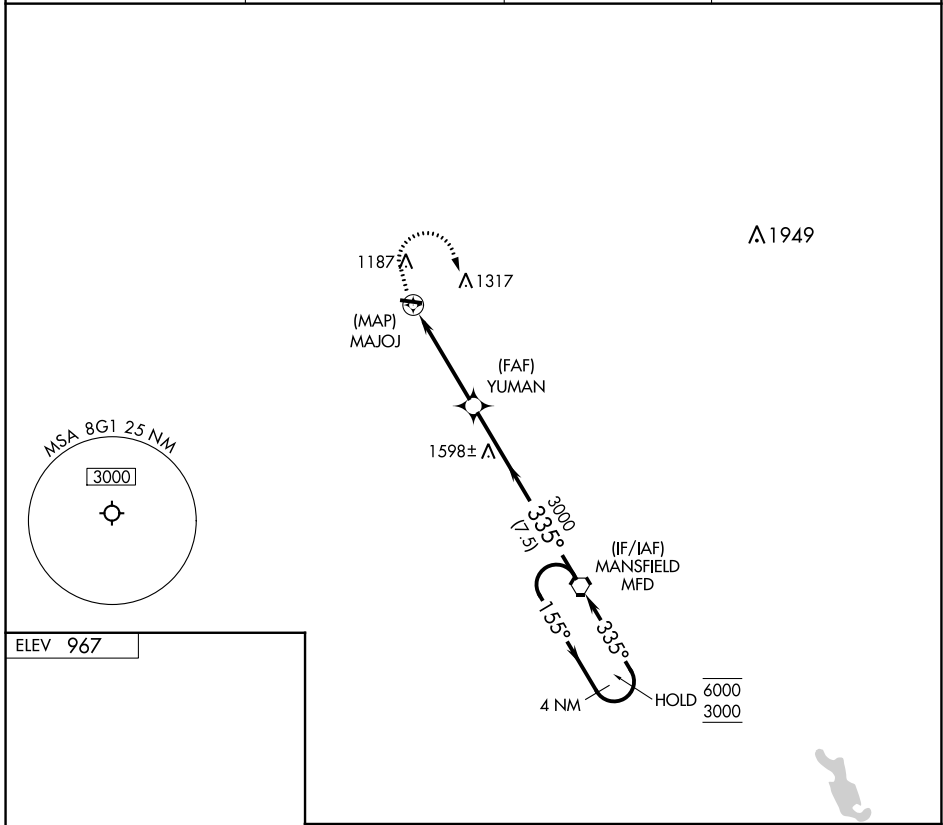

APP CRS 335°	Rwy Idg TDZE Apt Elev	N/A N/A 967
------------------------	-----------------------------	--

RNAV (GPS)-A

WILLARD (8G1)

RNP APCH.	MISSED APPROACH: Climbing right turn to 3000 direct MFD VORTAC and hold.
Procedure NA at night. Use Marion altimeter setting.	

MNN ASOS 119.975	CLEVELAND APP CON * 128.35 360.65	CLEVELAND RADIO 122.6	CTAF 122.9
----------------------------	---	---------------------------------	-------------------

CATEGORY	A	B	C	D
<input checked="" type="checkbox"/> CIRCLING	1560-1 593 (600-1)	1700-1 733 (800-1)	1700-2 733 (800-2)	NA