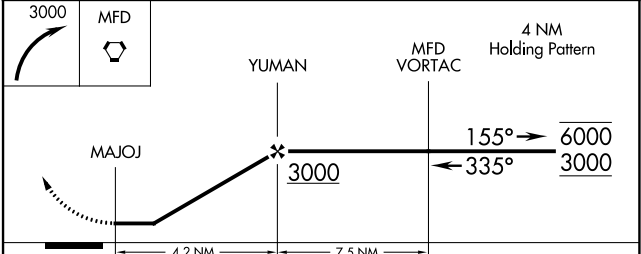

APP CRS 335°	Rwy Idg TDZE Apt Elev	N/A N/A 967
------------------------	-----------------------------	--

RNAV (GPS)-A

WILLARD (8G1)

RNP APCH.	MISSED APPROACH: Climbing right turn to 3000 direct MFD VORTAC and hold.
Procedure NA at night. Use Marion altimeter setting.	

MNN ASOS 119.975	CLEVELAND APP CON * 128.35 360.65	CLEVELAND RADIO 122.6	CTAF 122.9
----------------------------	---	---------------------------------	-------------------

CATEGORY	A	B	C	D
<input checked="" type="checkbox"/> CIRCLING	1560-1 593 (600-1)	1700-1 733 (800-1)	1700-2 733 (800-2)	NA