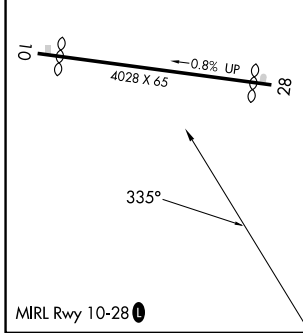

APP CRS 335°	Rwy Idg TDZE Apt Elev	N/A N/A 967
------------------------	-----------------------------	--

RNAV (GPS)-A

WILLARD (8G1)

RNP APCH.	MISSED APPROACH: Climbing right turn to 3000 direct MFD VORTAC and hold.
Procedure NA at night. Use Marion altimeter setting.	

MNN ASOS 119.975	CLEVELAND APP CON * 128.35 360.65	CLEVELAND RADIO 122.6	CTAF 122.9
----------------------------	---	---------------------------------	-------------------

CATEGORY	A	B	C	D
<input checked="" type="checkbox"/> CIRCLING	1560-1 593 (600-1)	1700-1 733 (800-1)	1700-2 733 (800-2)	NA