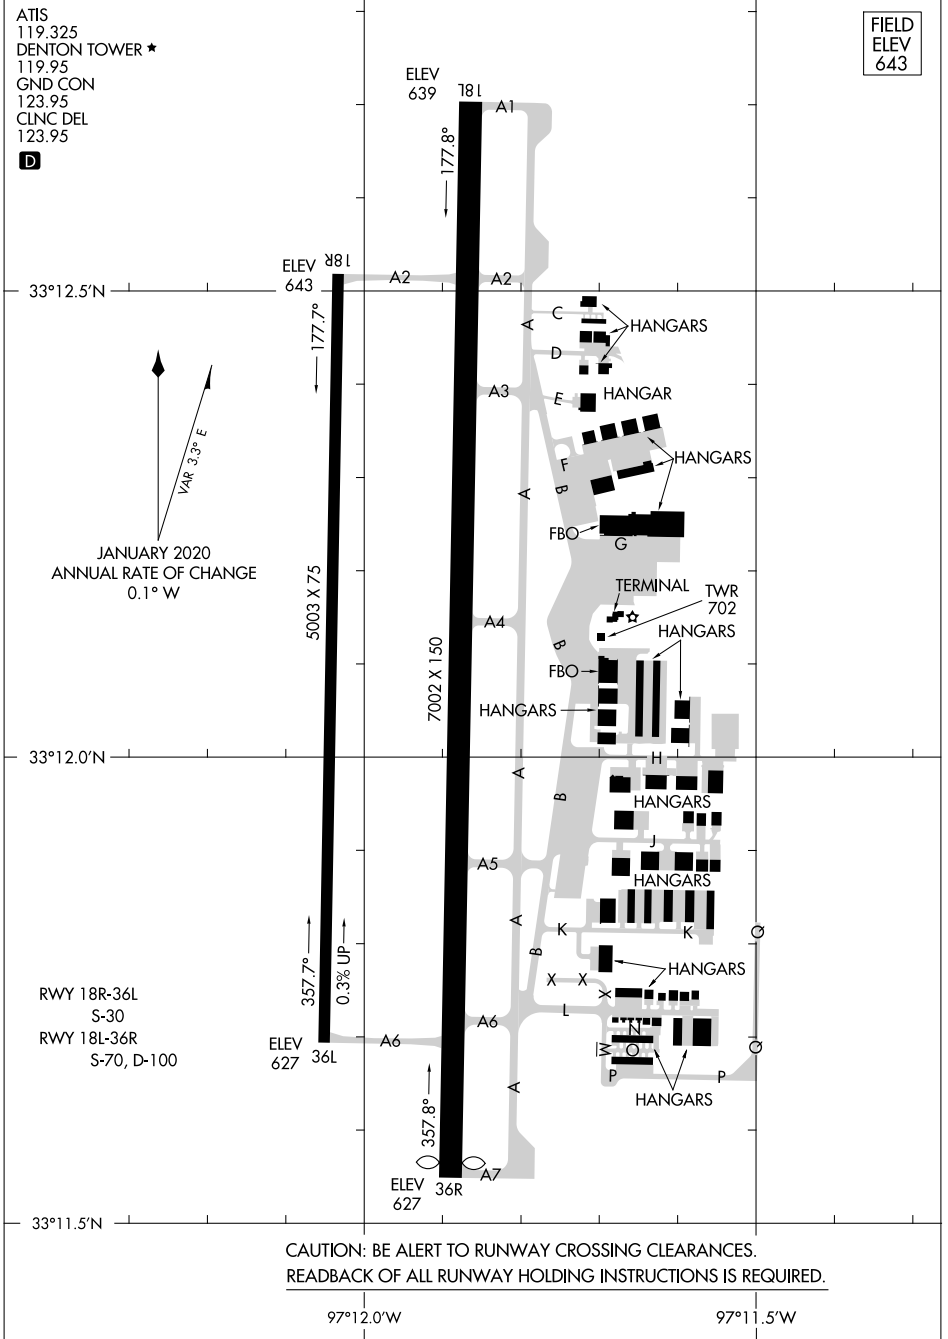

# AIRPORT DIAGRAM

AL-5866 (FAA)

DENTON ENTERPRISE (D'TO)  
DENTON, TEXAS

ATIS  
119.325  
DENTON TOWER ★  
119.95  
GND CON  
123.95  
CLNC DEL  
123.95

**D**

FIELD  
ELEV  
643

SC-2, 28 NOV 2024 to 26 DEC 2024

SC-2, 28 NOV 2024 to 26 DEC 2024

CAUTION: BE ALERT TO RUNWAY CROSSING CLEARANCES.  
READBACK OF ALL RUNWAY HOLDING INSTRUCTIONS IS REQUIRED.