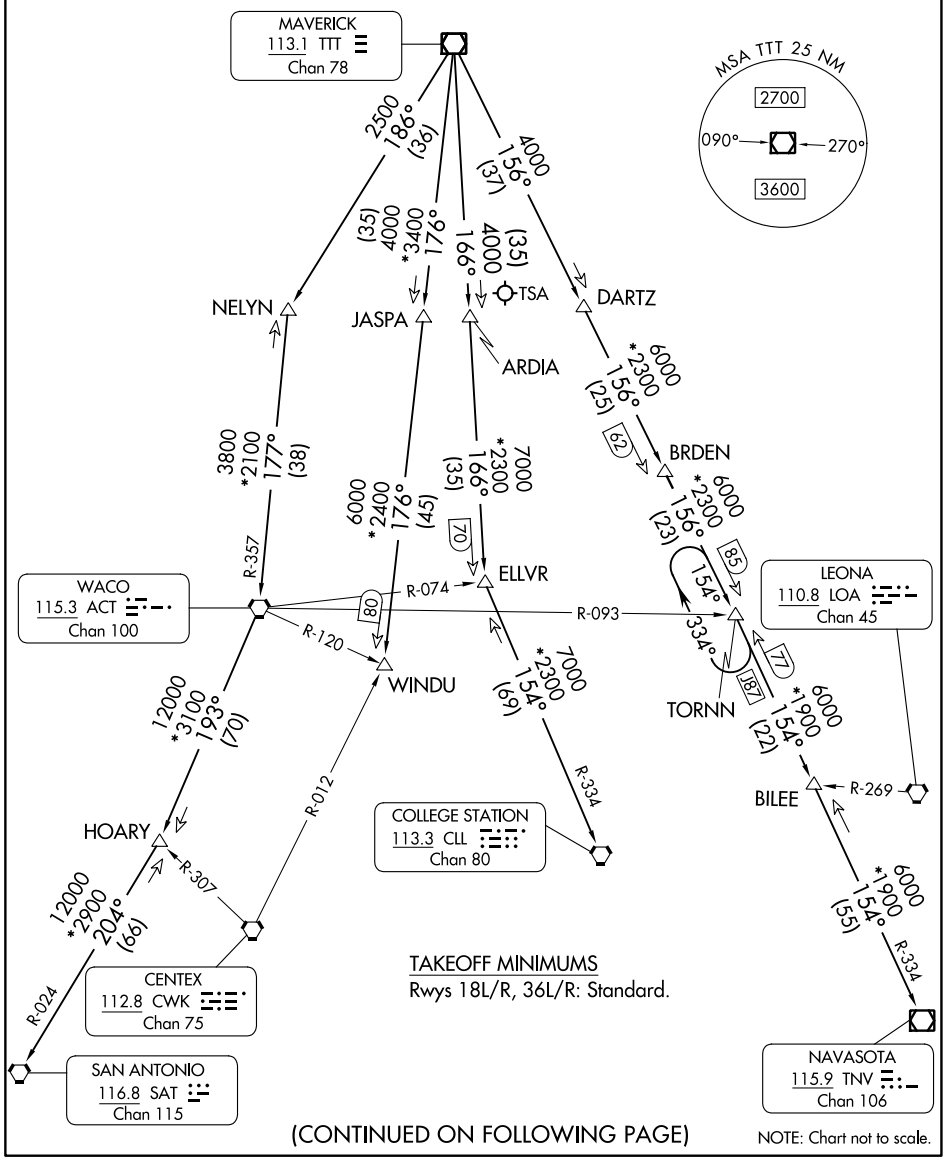

# JOE POOL SEVEN DEPARTURE

LONE STAR DEP CON  
118.1 306.95  
CLNC DEL  
123.95  
GND CON  
123.95  
DENTON TOWER ★  
119.95 (CTAF)

RADAR and DME required.

**TOP ALTITUDE:  
ASSIGNED BY ATC**

MAVERICK  
113.1 TTT  
Chan 78

SC-2, 28 NOV 2024 to 26 DEC 2024

SC-2, 28 NOV 2024 to 26 DEC 2024

**TAKEOFF MINIMUMS**  
Rwys 18L/R, 36L/R: Standard.

(CONTINUED ON FOLLOWING PAGE)

NOTE: Chart not to scale.

# JOE POOL SEVEN DEPARTURE