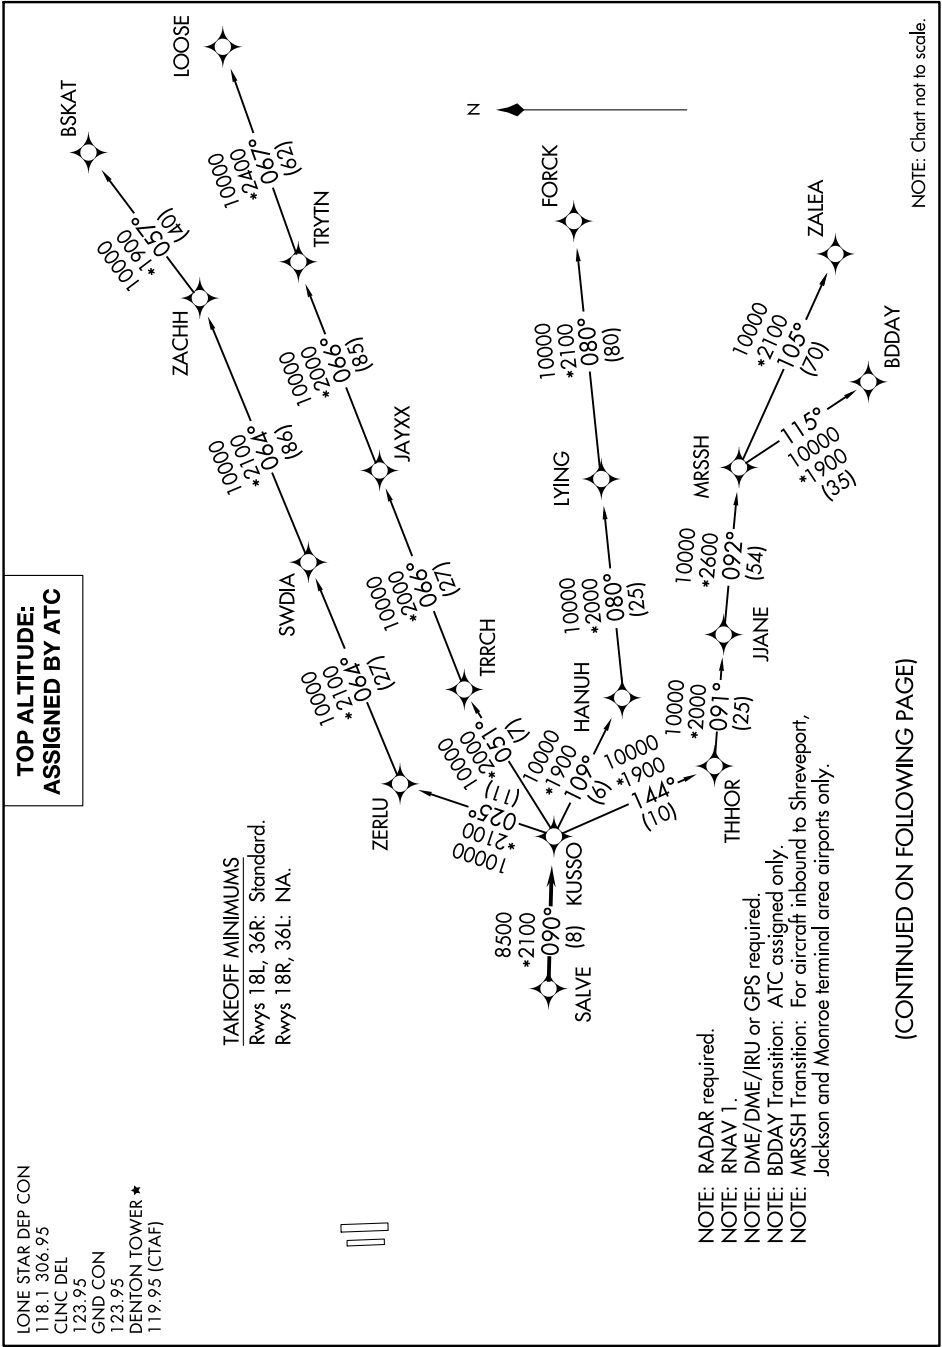

KUSSO ONE DEPARTURE (RNAV)

DENTON, TEXAS

SC-2, 28 NOV 2024 to 26 DEC 2024

**TOP ALTITUDE:
ASSIGNED BY ATC**

LONE STAR DEP CON
118.1 306.95
CLNC DEL
123.95
GND CON
123.95
DENTON TOWER ★
119.95 (CTAF)

TAKEOFF MINIMUMS
Rwys 18L, 36R: Standard.
Rwys 18R, 36L: NA.

NOTE: RADAR required.
NOTE: RNAV 1.
NOTE: DME/DME/IRU or GPS required.
NOTE: BDDAY Transition: ATC assigned only.
NOTE: MRSSH Transition: For aircraft inbound to Shreveport, Jackson and Monroe terminal area airports only.

(CONTINUED ON FOLLOWING PAGE)

NOTE: Chart not to scale.

SC-2, 28 NOV 2024 to 26 DEC 2024