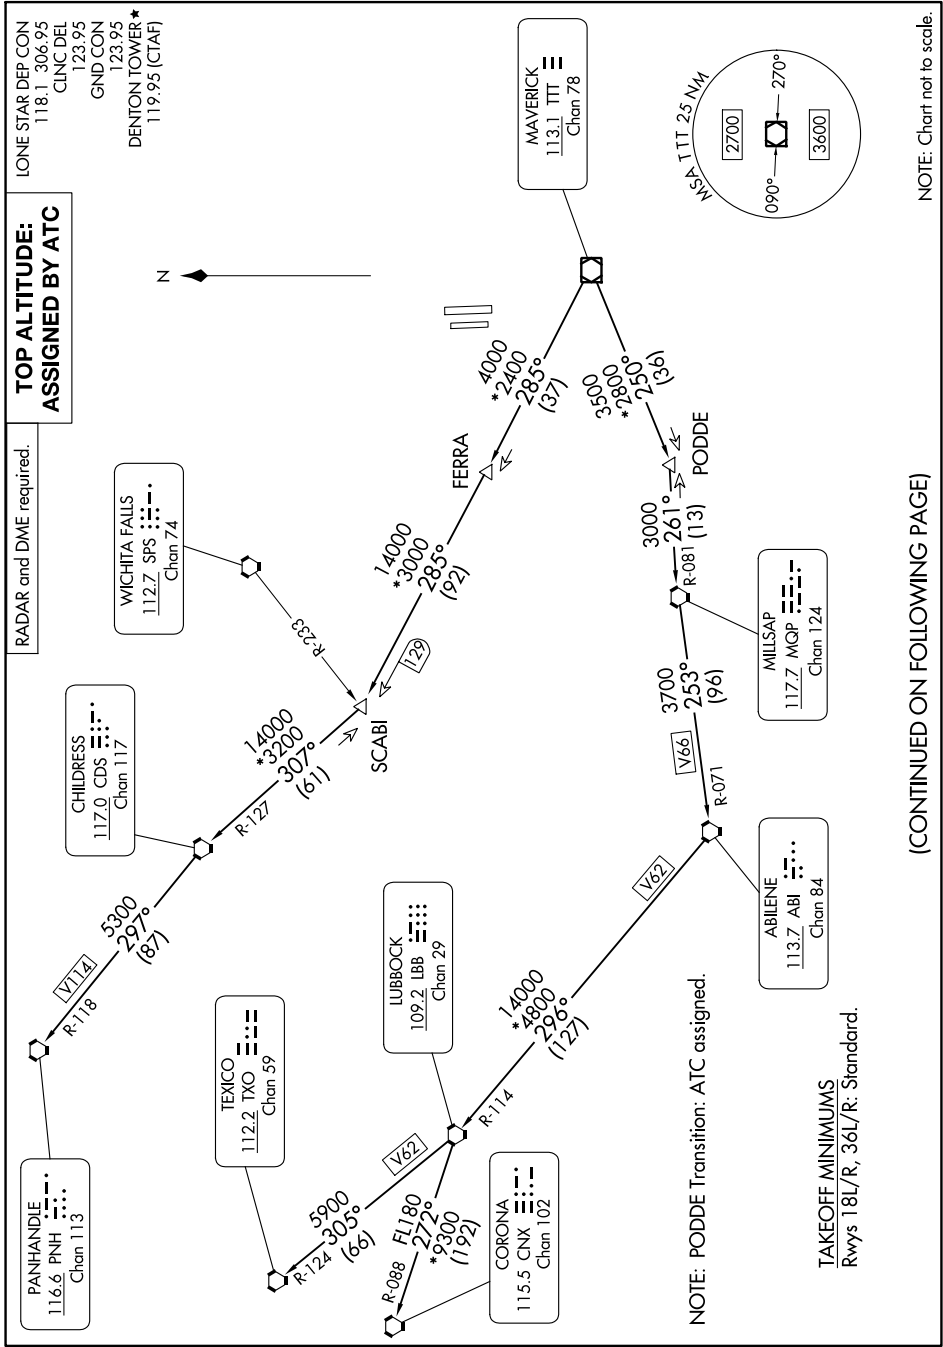

WORTH ONE DEPARTURE

SC-2, 28 NOV 2024 to 26 DEC 2024

(CONTINUED ON FOLLOWING PAGE)

SC-2, 28 NOV 2024 to 26 DEC 2024

WORTH ONE DEPARTURE