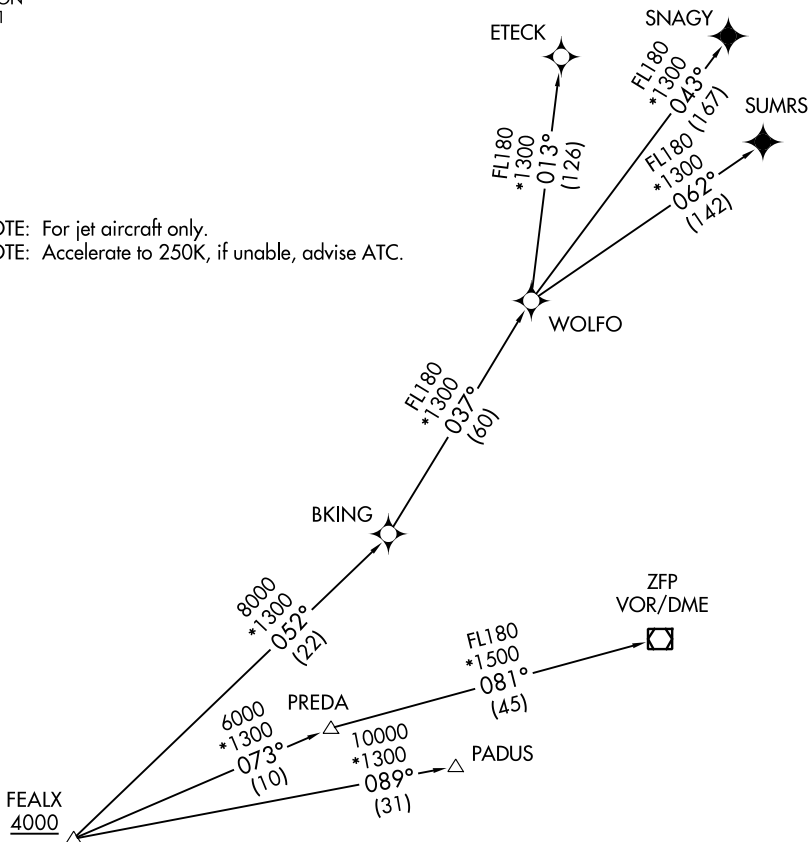

(FEALX2.FEALX) 22167

AL-5972 (FAA)

POMPANO BEACH AIRPARK (PMP)
POMPANO BEACH, FLORIDA

FEALX TWO DEPARTURE (RNAV)

ATIS
120.55
GND CON
121.9
POMPANO BEACH TOWER ★
125.4 (CTAF)
MIAMI DEP CON
126.05 251.1

**TOP ALTITUDE:
ASSIGNED BY ATC**

RNAV 1 - DME/DME/IRU or GPS.
From WOLFO to SNAGY, SUMRS - GPS.

RADAR required.

NOTE: For jet aircraft only.
NOTE: Accelerate to 250K, if unable, advise ATC.

TAKEOFF MINIMUMS

Rwys 6, 24, 28, 33: Standard.

Rwys 10, 15: Standard with minimum climb of 500' per NM to 520.

(NARRATIVE ON FOLLOWING PAGE)

NOTE: Chart not to scale.

FEALX TWO DEPARTURE (RNAV)

(FEALX2.FEALX) 19MAY22

POMPANO BEACH, FLORIDA
POMPANO BEACH AIRPARK (PMP)

SE-3, 28 NOV 2024 to 26 DEC 2024

SE-3, 28 NOV 2024 to 26 DEC 2024