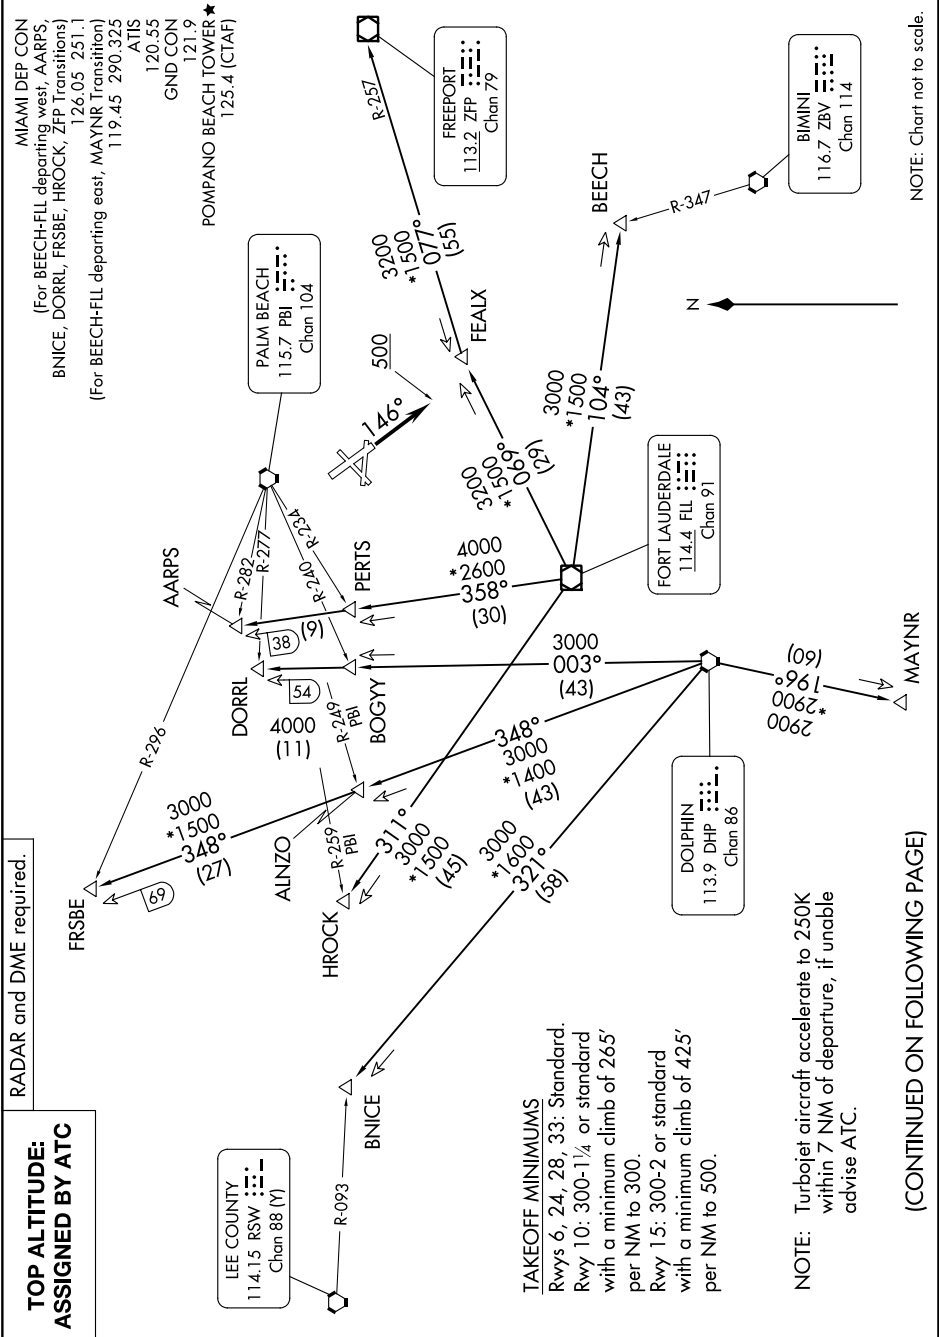

FORT LAUDERDALE ONE DEPARTURE

SE-3, 28 NOV 2024 to 26 DEC 2024

FORT LAUDERDALE ONE DEPARTURE

SE-3, 28 NOV 2024 to 26 DEC 2024