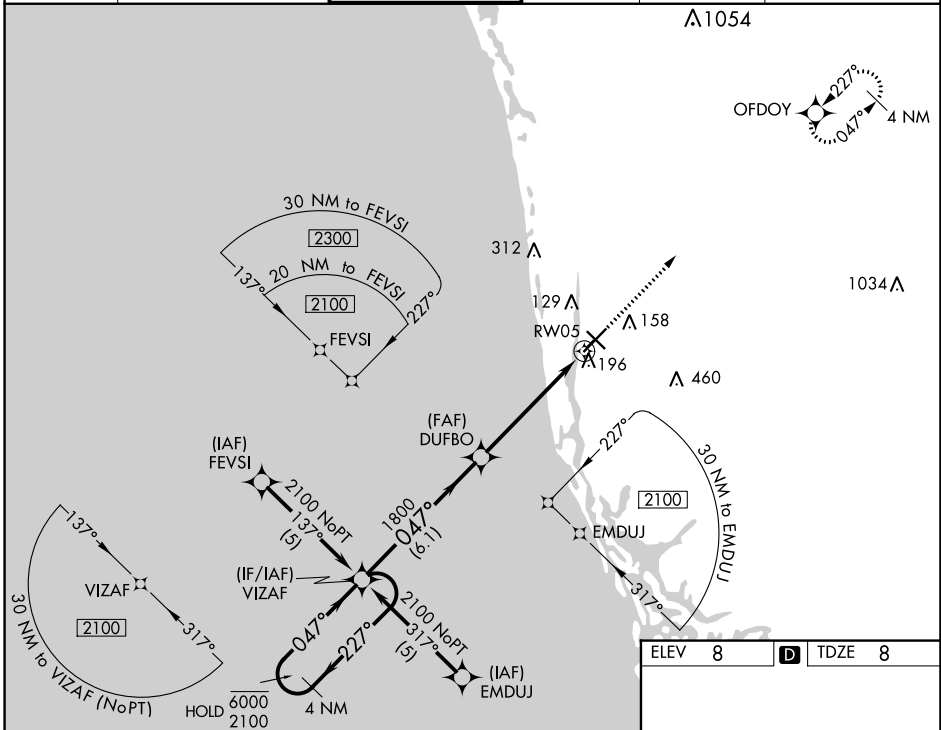

WAAS CH 73015 W05A	APP CRS 047°	Rwy ldg TDZE Apt Elev	5000 8 8
--	------------------------	-----------------------------	-------------------------------------

RNAV (GPS) RWY 5

NAPLES MUNI (APF)

RNP APCH.
 ⚠ For uncompensated Baro-VNAV systems, LNAV/VNAV NA below 5°C or above 54°C.

MISSED APPROACH: Climb to 2100 direct OFDOY and hold.

ATIS 134.225	FORT MYERS APP CON* 124.125 371.85	NAPLES TOWER* 128.5 (CTAF) 0	GND CON 121.6	CLNC DEL 118.0	CLNC DEL 124.125 (When twr closed)
------------------------	--	--	-------------------------	--------------------------	---

SE-3, 28 NOV 2024 to 26 DEC 2024

SE-3, 28 NOV 2024 to 26 DEC 2024

ELEV 8	TDZE 8
--------	--------

CATEGORY	A	B	C	D
LPV DA		295- ⁷ / ₈	287 (300- ⁷ / ₈)	
LNAV/VNAV DA		446- ¹ / ₄	438 (500- ¹ / ₄)	
LNAV MDA	540-1	532 (600-1)	540- ¹ / ₂	532 (600- ¹ / ₂)
CIRCLING	580-1	572 (600-1)	680-2 672 (700-2)	820- ² / ₄ 812 (900- ² / ₄)

TWR 104
 REIL Rwy 5, 14, 23 and 32
 MRL Rwy 5-23 and 14-32