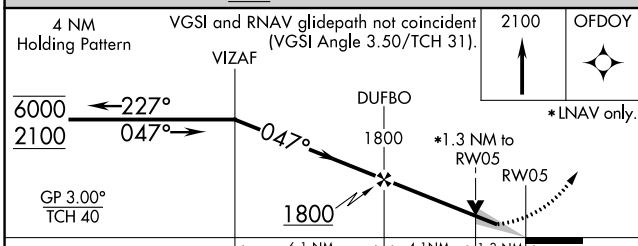

MISSED APPROACH: Climb to 2100 direct OFDOY and hold.

ATIS 134.225	FORT MYERS APP CON* 124.125 371.85	NAPLES TOWER* 128.5 (CTAF) 0	GND CON 121.6	CLNC DEL 118.0	CLNC DEL 124.125 (When twr closed)
------------------------	--	--	-------------------------	--------------------------	---

SE-3, 28 NOV 2024 to 26 DEC 2024

SE-3, 28 NOV 2024 to 26 DEC 2024

ELEV 8	TDZE 8
--------	--------

CATEGORY	A	B	C	D
LPV DA		295- ⁷ / ₈	287 (300- ⁷ / ₈)	
LNAV/VNAV DA		446- ¹ / ₄	438 (500- ¹ / ₄)	
LNAV MDA	540-1	532 (600-1)	540- ¹ / ₂	532 (600- ¹ / ₂)
CIRCLING	580-1	572 (600-1)	680-2 672 (700-2)	820- ² / ₄ 812 (900- ² / ₄)