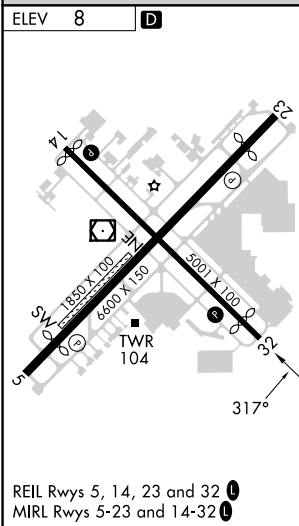

APP CRS 317°	Rwy Idg TDZE Apt Elev	N/A N/A 8
------------------------	-----------------------------	------------------------

RNAV (GPS)-A

NAPLES MUNI (APF)

RNP APCH.			MISSED APPROACH: Climbing right turn to 2300 direct CORFU and hold.		
ATIS 134.225	FORT MYERS APP CON* 124.125 371.85	NAPLES TOWER* 128.5 (CTAF)	GND CON 121.6	CLNC DEL 118.0	CLNC DEL 124.125 (When twr closed)