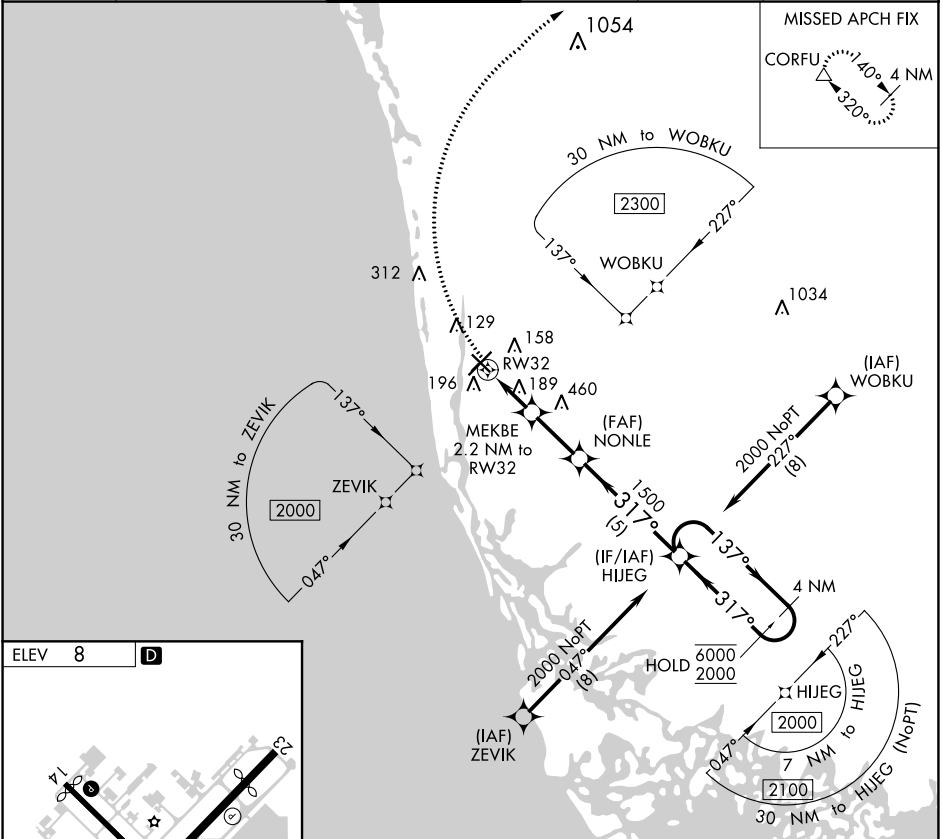

APP CRS 317°	Rwy Idg TDZE Apt Elev	N/A N/A 8
------------------------	-----------------------------	------------------------

RNAV (GPS)-A

NAPLES MUNI (APF)

RNP APCH.			MISSED APPROACH: Climbing right turn to 2300 direct CORFU and hold.		
ATIS 134.225	FORT MYERS APP CON* 124.125 371.85	NAPLES TOWER* 128.5 (CTAF)	GND CON 121.6	CLNC DEL 118.0	CLNC DEL 124.125 (When twr closed)

SE-3, 28 NOV 2024 to 26 DEC 2024

SE-3, 28 NOV 2024 to 26 DEC 2024