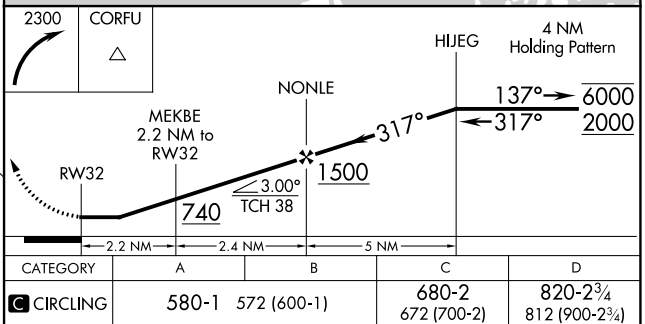

APP CRS 317°	Rwy Idg TDZE Apt Elev	N/A N/A 8
------------------------	-----------------------------	------------------------

RNAV (GPS)-A

NAPLES MUNI (APF)

RNP APCH.			MISSED APPROACH: Climbing right turn to 2300 direct CORFU and hold.		
ATIS 134.225	FORT MYERS APP CON* 124.125 371.85	NAPLES TOWER* 128.5 (CTAF)	GND CON 121.6	CLNC DEL 118.0	CLNC DEL 124.125 (When twr closed)

SE-3, 28 NOV 2024 to 26 DEC 2024

SE-3, 28 NOV 2024 to 26 DEC 2024