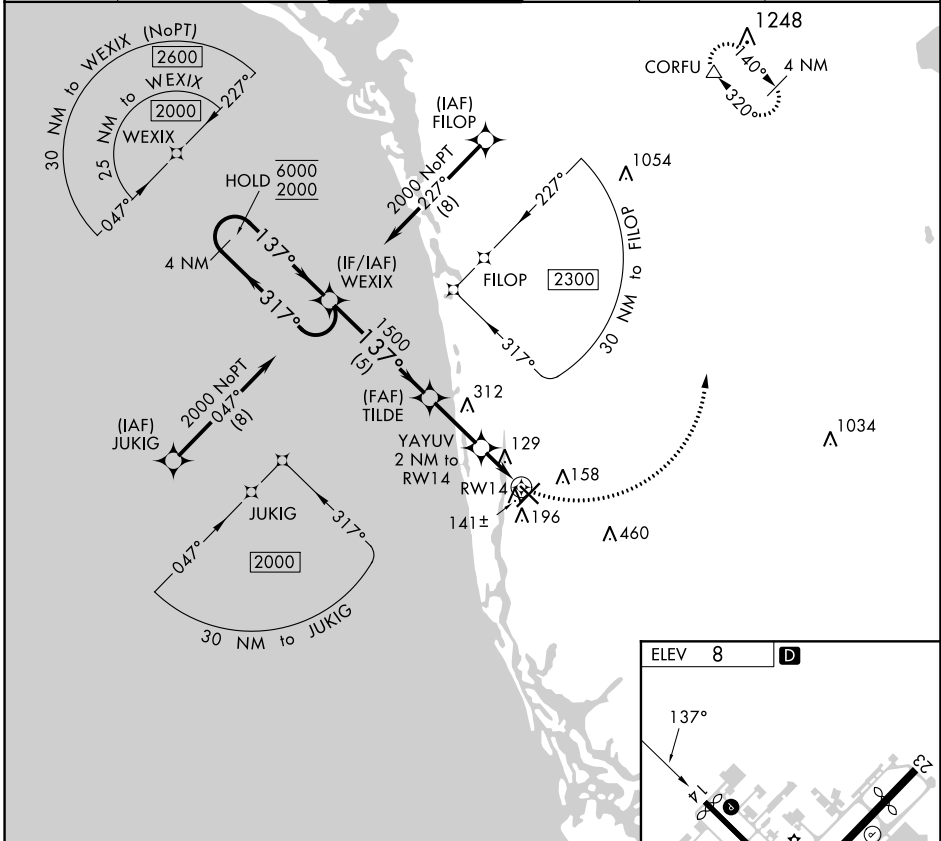

APP CRS 137°	Rwy Idg TDZE Apt Elev	N/A N/A 8
------------------------	--------------------------	------------------------

RNAV (GPS)-B

NAPLES MUNI (APF)

RNP APCH.			MISSED APPROACH: Climbing left turn to 2300 direct CORFU and hold.		
-----------	--	--	--	--	--

ATIS 134.225	FORT MYERS APP CON★ 124.125 371.85	NAPLES TOWER★ 128.5 (CTAF) 0	GND CON 121.6	CLNC DEL 118.0	CLNC DEL 124.125 (When twr closed)
------------------------	--	--	-------------------------	--------------------------	---

SE-3, 28 NOV 2024 to 26 DEC 2024

SE-3, 28 NOV 2024 to 26 DEC 2024

CATEGORY	A	B	C	D
CIRCLING	580-1 572 (600-1)	680-2 672 (700-2)	820-2¾ 812 (900-2¾)	

REIL Rwy 5, 14, 23 and 32
MIRL Rwy 5-23 and 14-32