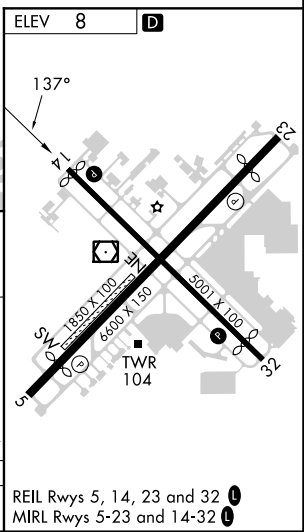

APP CRS 137°	Rwy Idg TDZE Apt Elev	N/A N/A 8
------------------------	--------------------------	------------------------

RNAV (GPS)-B

NAPLES MUNI (APF)

RNP APCH.			MISSED APPROACH: Climbing left turn to 2300 direct CORFU and hold.		
-----------	--	--	--	--	--

ATIS 134.225	FORT MYERS APP CON★ 124.125 371.85	NAPLES TOWER★ 128.5 (CTAF) 0	GND CON 121.6	CLNC DEL 118.0	CLNC DEL 124.125 (When twr closed)
------------------------	--	--	-------------------------	--------------------------	---

SE-3, 28 NOV 2024 to 26 DEC 2024

SE-3, 28 NOV 2024 to 26 DEC 2024

CATEGORY	A	B	C	D
CIRCLING	580-1 572 (600-1)	680-2 672 (700-2)	820-2¾ 812 (900-2¾)	

REIL Rwy 5, 14, 23 and 32
MIRL Rwy 5-23 and 14-32