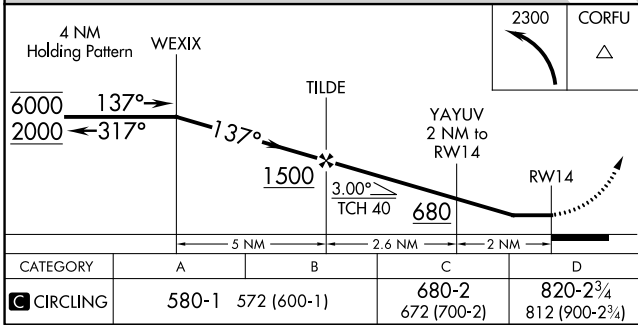

APP CRS 137°	Rwy Idg TDZE Apt Elev	N/A N/A 8
------------------------	--------------------------	------------------------

RNAV (GPS)-B

NAPLES MUNI (APF)

RNP APCH.			MISSED APPROACH: Climbing left turn to 2300 direct CORFU and hold.		
-----------	--	--	--	--	--

ATIS 134.225	FORT MYERS APP CON★ 124.125 371.85	NAPLES TOWER★ 128.5 (CTAF) 0	GND CON 121.6	CLNC DEL 118.0	CLNC DEL 124.125 (When twr closed)
------------------------	--	--	-------------------------	--------------------------	---

SE-3, 28 NOV 2024 to 26 DEC 2024

SE-3, 28 NOV 2024 to 26 DEC 2024

CATEGORY	A	B	C	D
CIRCLING	580-1 572 (600-1)	680-2 672 (700-2)	820-2¾ 812 (900-2¾)	

REIL Rwy 5, 14, 23 and 32
MIRL Rwy 5-23 and 14-32