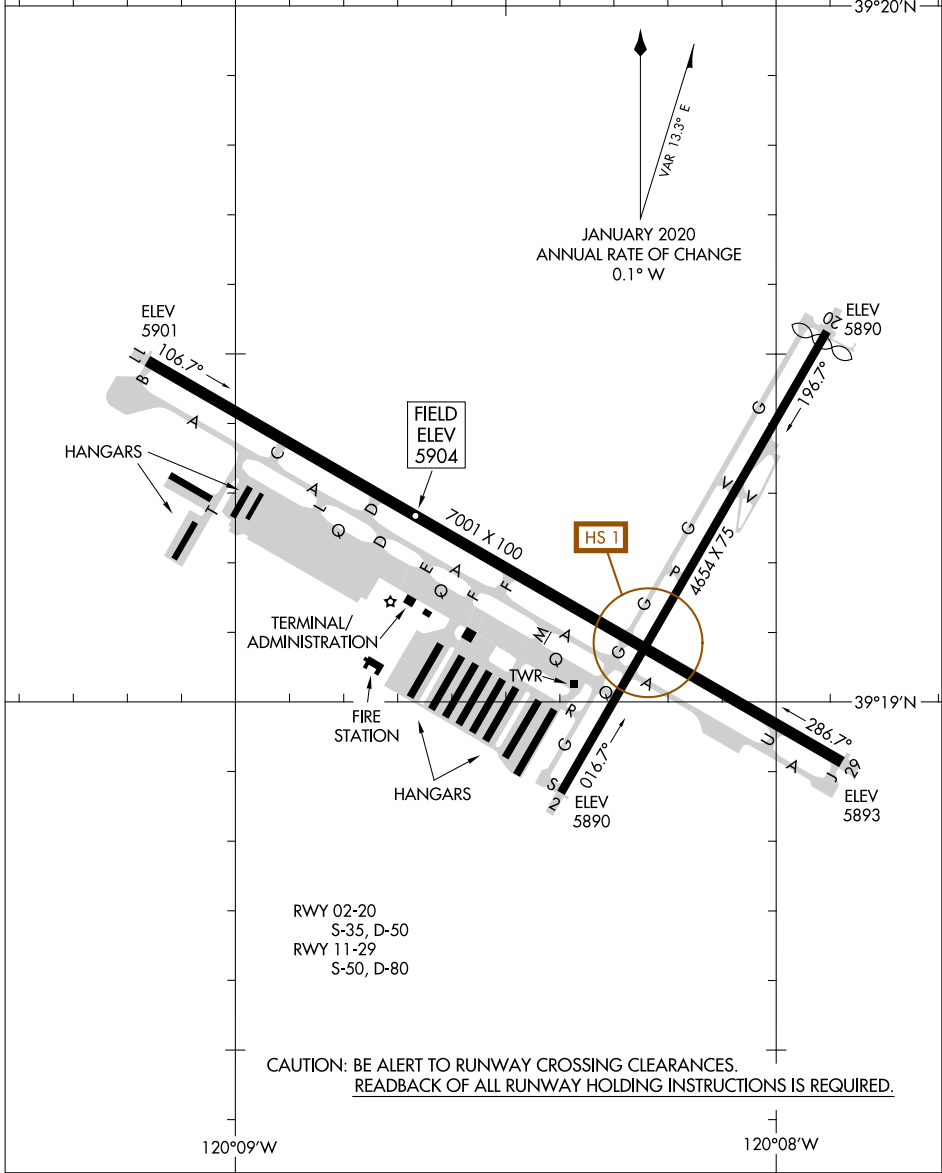

23110

# AIRPORT DIAGRAM

AL-6021 (FAA)

TRUCKEE-TAHOE (TRK)  
TRUCKEE, CALIFORNIA

D-ATIS  
118.0  
AWOS-3PT  
118.0  
TRUCKEE TOWER\*  
120.575  
GND CON  
118.3

39°20'N

  
 JANUARY 2020  
 ANNUAL RATE OF CHANGE  
 0.1° W

SW-2, 28 NOV 2024 to 26 DEC 2024

SW-2, 28 NOV 2024 to 26 DEC 2024

39°19'N

RWY 02-20  
 S-35, D-50  
 RWY 11-29  
 S-50, D-80

CAUTION: BE ALERT TO RUNWAY CROSSING CLEARANCES.  
READBCK OF ALL RUNWAY HOLDING INSTRUCTIONS IS REQUIRED.

120°09'W

120°08'W