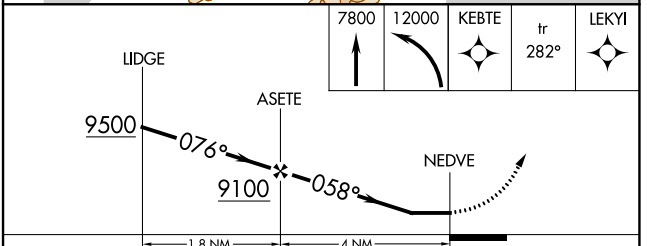

APP CRS 058°	Rwy ldg TDZE Apt Elev	N/A N/A 5904
------------------------	-----------------------------	---

RNAV (GPS)-A

TRUCKEE-TAHOE (TRK)

RNP APCH.

⚠ Circling NA for Cat C south of Rwy 29 and east of Rwy 2.
⚠ Procedure NA at night. When local altimeter setting not received, procedure NA.
❄ -18°C

MISSED APPROACH: (Do not exceed 200K until KEBTE)
 Climb to 7800 then climbing left turn to 12000 direct KEBTE and track 282° to LEKY1 and hold, continue climb-in-hold 12000.

D-ATIS 118.0	OAKLAND CENTER 127.95 316.1	TRUCKEE TOWER* 120.575 (CTAF) 0	GND CON 118.3	UNICOM 122.95
------------------------	---------------------------------------	---	-------------------------	-------------------------