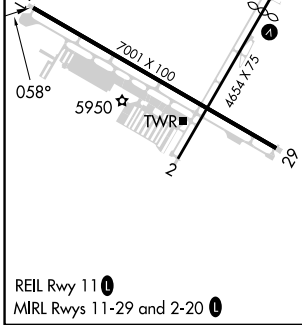

APP CRS 058°	Rwy ldg TDZE Apt Elev	N/A N/A 5904
------------------------	-----------------------------	---

RNAV (GPS)-A

TRUCKEE-TAHOE (TRK)

RNP APCH.

⚠ Circling NA for Cat C south of Rwy 29 and east of Rwy 2.
⚠ Procedure NA at night. When local altimeter setting not received, procedure NA.
❄ -18°C

MISSED APPROACH: (Do not exceed 200K until KEBTE)
 Climb to 7800 then climbing left turn to 12000 direct KEBTE and track 282° to LEKY1 and hold, continue climb-in-hold 12000.

D-ATIS 118.0	OAKLAND CENTER 127.95 316.1	TRUCKEE TOWER* 120.575 (CTAF) 0	GND CON 118.3	UNICOM 122.95
------------------------	---------------------------------------	---	-------------------------	-------------------------

CATEGORY	A	B	C	D
C CIRCLING	7500-1¼ 1596 (1600-1¼)	7500-1½ 1596 (1600-1½)	7700-3 1796 (1800-3)	NA

SW-2, 28 NOV 2024 to 26 DEC 2024

SW-2, 28 NOV 2024 to 26 DEC 2024