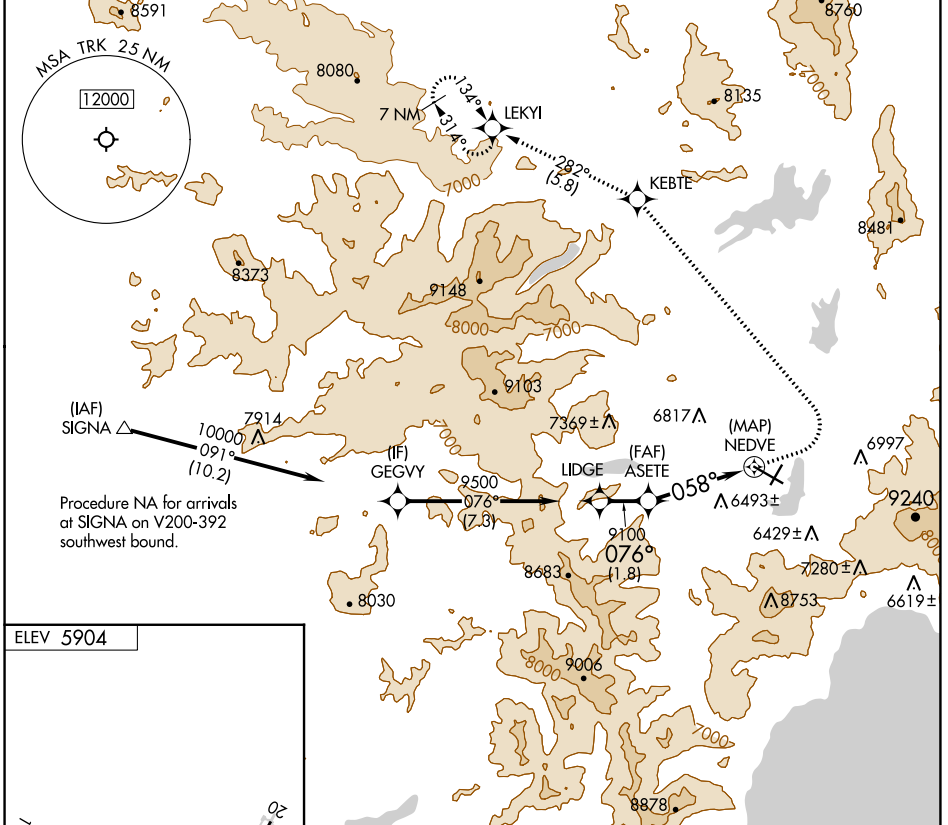

APP CRS 058°	Rwy ldg TDZE Apt Elev	N/A N/A 5904
------------------------	-----------------------------	---

RNAV (GPS)-A

TRUCKEE-TAHOE (TRK)

RNP APCH.

⚠ Circling NA for Cat C south of Rwy 29 and east of Rwy 2.
⚠ Procedure NA at night. When local altimeter setting not received, procedure NA.
❄ -18°C

MISSED APPROACH: (Do not exceed 200K until KEBTE)
 Climb to 7800 then climbing left turn to 12000 direct KEBTE and track 282° to LEKY1 and hold, continue climb-in-hold 12000.

D-ATIS 118.0	OAKLAND CENTER 127.95 316.1	TRUCKEE TOWER* 120.575 (CTAF) 0	GND CON 118.3	UNICOM 122.95
------------------------	---------------------------------------	---	-------------------------	-------------------------

CATEGORY	A	B	C	D
C CIRCLING	7500-1¼ 1596 (1600-1¼)	7500-1½ 1596 (1600-1½)	7700-3 1796 (1800-3)	NA

SW-2, 28 NOV 2024 to 26 DEC 2024

SW-2, 28 NOV 2024 to 26 DEC 2024