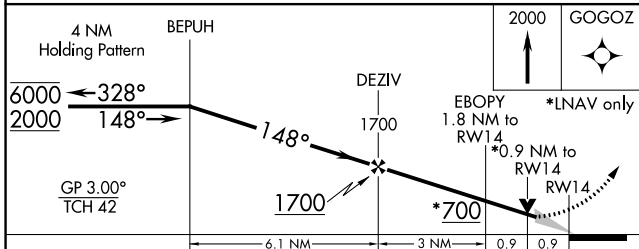

WAAS CH 77714 W14A	APP CRS 148°	Rwy Idg TDZE Apt Elev	5004 100 100

RNAV (GPS) RWY 14

WHARTON RGNL (A.R.M)

RNP APCH. ▼ For uncompensated Baro-VNAV systems, LNAV/VNAV NA below -15°C or above 54°C.	MISSED APPROACH: Climb to 2000 direct GOGOZ and hold.

AWOS-3 118.475	HOUSTON CENTER 128.6 360.8	UNICOM 122.7 (CTAF)

CATEGORY	A	B	C	D
LPV DA	396-1	296 (300-1)		NA
LNAV/VNAV DA	428-1¼	328 (400-1¼)		NA
LNAV MDA	420-1	320 (400-1)		NA

SC-5, 28 NOV 2024 to 26 DEC 2024

SC-5, 28 NOV 2024 to 26 DEC 2024