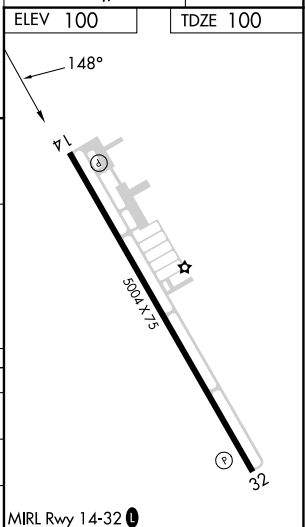

WAAS CH 77714 W14A	APP CRS 148°	Rwy Idg TDZE Apt Elev	5004 100 100

RNAV (GPS) RWY 14

WHARTON RGNL (A.R.M)

RNP APCH. ▼ For uncompensated Baro-VNAV systems, LNAV/VNAV NA below -15°C or above 54°C.	MISSED APPROACH: Climb to 2000 direct GOGOZ and hold.

AWOS-3 118.475	HOUSTON CENTER 128.6 360.8	UNICOM 122.7 (CTAF)

CATEGORY	A	B	C	D
LPV DA	396-1	296 (300-1)		NA
LNAV/VNAV DA	428-1¼	328 (400-1¼)		NA
LNAV MDA	420-1	320 (400-1)		NA

SC-5, 28 NOV 2024 to 26 DEC 2024

SC-5, 28 NOV 2024 to 26 DEC 2024