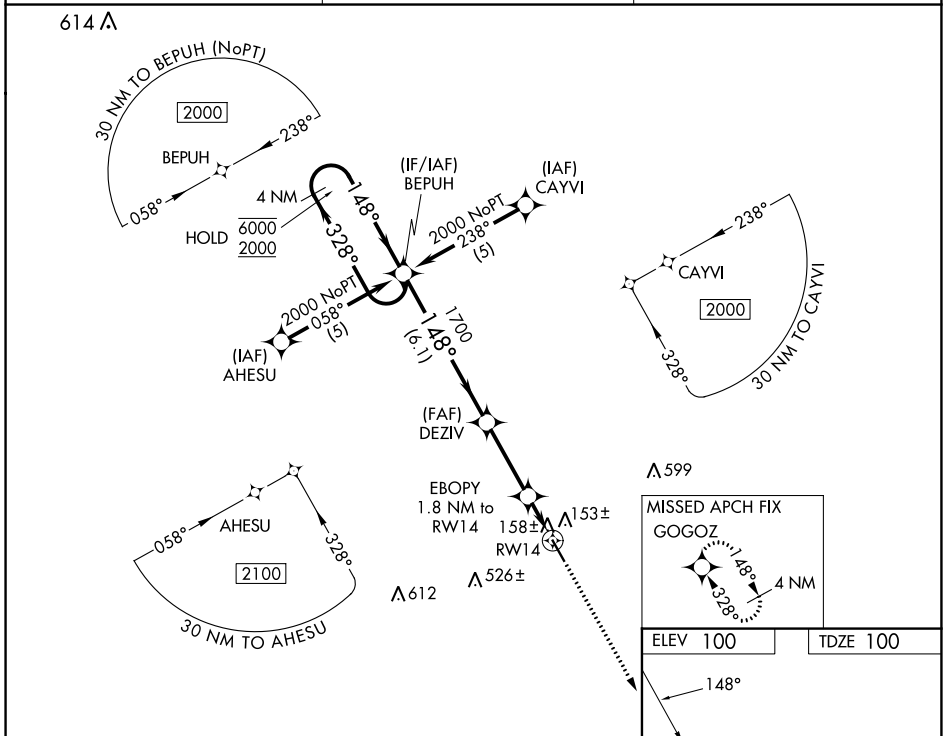

WAAS CH 77714 W14A	APP CRS 148°	Rwy Idg TDZE Apt Elev	5004 100 100
--	------------------------	-----------------------------	---

RNAV (GPS) RWY 14

WHARTON RGNL (A.R.M)

RNP APCH. ▼ For uncompensated Baro-VNAV systems, LNAV/VNAV NA below -15°C or above 54°C.	MISSED APPROACH: Climb to 2000 direct GOGOZ and hold.
---	---

AWOS-3 118.475	HOUSTON CENTER 128.6 360.8	UNICOM 122.7 (CTAF)
--------------------------	--------------------------------------	-------------------------------

CATEGORY	A	B	C	D
LPV DA	396-1	296 (300-1)		NA
LNAV/VNAV DA	428-1¼	328 (400-1¼)		NA
LNAV MDA	420-1	320 (400-1)		NA

SC-5, 28 NOV 2024 to 26 DEC 2024

SC-5, 28 NOV 2024 to 26 DEC 2024