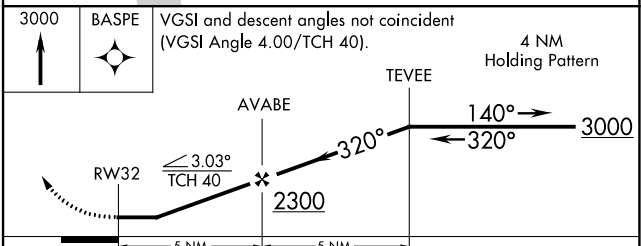

APP CRS 320°	Rwy Idg 5000
	TDZE 655
	Apt Elev 660

RNAV (GPS) RWY 32

PRAIRIE DU CHIEN MUNI (PDC)

<p>▽ DME/DME RNP-0.3 NA. ▲ Night landing: Rwy 11, 32 NA. Helicopter visibility reduction below 1 SM NA.</p>	MISSED APPROACH: Climb to 3000 direct BASPE and hold.
---	---

AWOS-3 119.925	CHICAGO CENTER 133.95 281.4	UNICOM 122.8 (CTAF) 0
--------------------------	---------------------------------------	---------------------------------

CATEGORY	A	B	C	D
LNAV MDA	1560-1¼	905 (900-1¼)	1560-2½	905 (900-2½)
CIRCLING	1580-1¼ 920 (1000-1¼)	1760-1½ 1100 (1100-1½)	1800-3	1140 (1200-3)