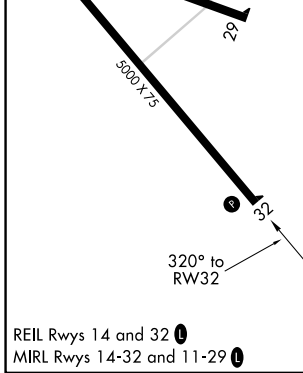

APP CRS 320°	Rwy Idg 5000
	TDZE 655
	Apt Elev 660

RNAV (GPS) RWY 32

PRAIRIE DU CHIEN MUNI (PDC)

<p>▽ DME/DME RNP-0.3 NA. ▲ Night landing: Rwy 11, 32 NA. Helicopter visibility reduction below 1 SM NA.</p>	MISSED APPROACH: Climb to 3000 direct BASPE and hold.
---	---

AWOS-3 119.925	CHICAGO CENTER 133.95 281.4	UNICOM 122.8 (CTAF) 0
--------------------------	---------------------------------------	---------------------------------

CATEGORY	A	B	C	D
LNAV MDA	1560-1¼	905 (900-1¼)	1560-2½	905 (900-2½)
CIRCLING	1580-1¼ 920 (1000-1¼)	1760-1½ 1100 (1100-1½)	1800-3	1140 (1200-3)