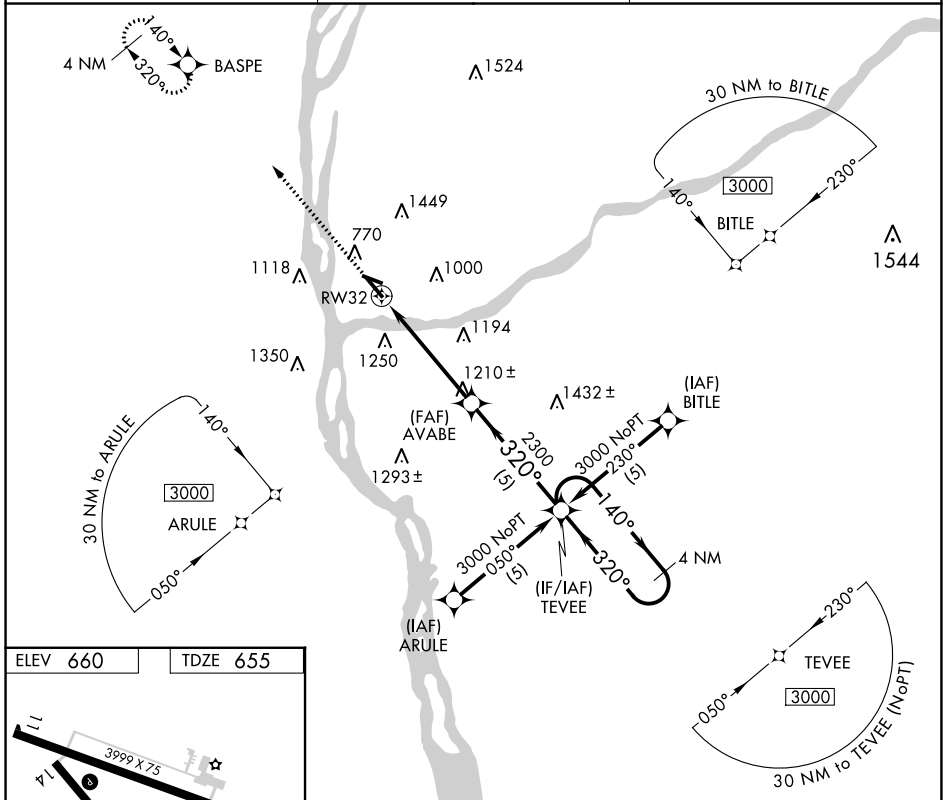

APP CRS 320°	Rwy Idg 5000
	TDZE 655
	Apt Elev 660

RNAV (GPS) RWY 32

PRAIRIE DU CHIEN MUNI (PDC)

<p>▽ DME/DME RNP-0.3 NA. ▲ Night landing: Rwy 11, 32 NA. Helicopter visibility reduction below 1 SM NA.</p>	MISSED APPROACH: Climb to 3000 direct BASPE and hold.
---	---

AWOS-3 119.925	CHICAGO CENTER 133.95 281.4	UNICOM 122.8 (CTAF) 0
--------------------------	---------------------------------------	---------------------------------

CATEGORY	A	B	C	D
LNAV MDA	1560-1¼	905 (900-1¼)	1560-2½	905 (900-2½)
CIRCLING	1580-1¼ 920 (1000-1¼)	1760-1½ 1100 (1100-1½)	1800-3	1140 (1200-3)

EC-3, 28 NOV 2024 to 26 DEC 2024

EC-3, 28 NOV 2024 to 26 DEC 2024